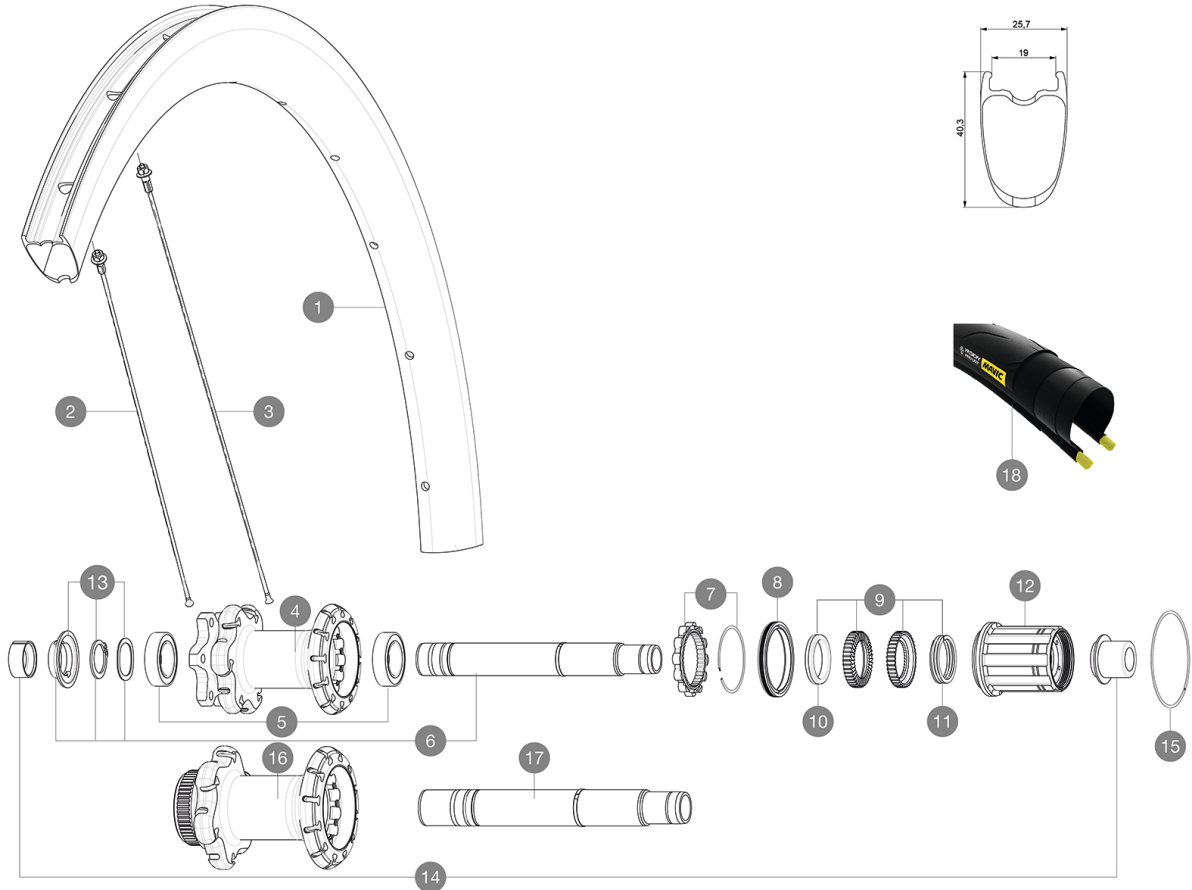

参照ホイール

R17531 CosProCarbSLUSTD6B12x142Rr R17541 CosProCarbSLUSTDCL12x142Rr

ASTM A2010 1 : 120 25 32 mm
25/28mm 7.7 bars - 110 PSI

RIMS

&NBSP;:

1	V2733313	KIT REAR RIM COSMIC PRO CARBON SL UST DISC
	V2620101	UST RIM TAPE 25mm (for 21-24mm wide rim)

SPOKES

2	V3662801	KIT 12 DS COSMIC PRO CARB SL T/UST/UST Disc/C/C Disc BUTTED
2	V2271101	KIT 12 DS COS PRO CARB SL/SL UST 1 UST D BTD AERO SPK
3	V3663001	KIT 12 FT/NDS COSMIC PRO CARB SL UST/UST Disc C/C Disc/T Di
3	V2271201	KIT 12 NDS COS PRO CARB SL/FT SL D/FT & NDS UST & UST D SPK
3	V3660601	KIT 1 FT/RR NDS 278/1 FT 271 CPC SL C/C DISC SPK

HUB SHELLS

4	N/A	HUB BODY
5	V2560401	KIT ID360 2 BEARINGS 17x28x7 + CIRCLIP + WAVED WASHER (QRM
6	V2253001	KIT ID360 6 BOLTS 135/142mm AXLE WITH CIRCLIP
7	V2252701	KIT ID360 INSERT SHAPED EAR LOBE > 2017
8	V2251601	ID360 SEAL + GREASE
9	V2251701	ID360 2 RATCHETS + SPRING + GREASE
10	V2500501	Kit 3 ID360 pad for noise reduction
11	V2251801	KIT 3 ID360 ROAD SPRINGS
12	V3430101	HG11 Freewheel Body ID360
13	V2560501	KIT ADJUST. SYSTEM QRM AUTO ID360 for 17x28x7 bearing
15	V2252201	KIT 2 REAR HUB RETENTION RINGS 48mm

16	N/A	HUB BODY
17	V2252901	KIT ID360 CENTER LOCK 135/142mm AXLE WITH CIRCLIP

TYRES

18	39938825	Yksion Pro UST 700x25
----	----------	-----------------------

ADAPTERS

14	V2510701	ID360 EVO REAR AXLE ADAPTERS 12x142mm DCL & D6T
	V2510901	ID360 EVO REAR AXLE ADAPTERS 12x135mm DCL & D6T
	V2510801	ID360 EVO REAR AXLE ADAPTERS 9x135mm DCL & D6T