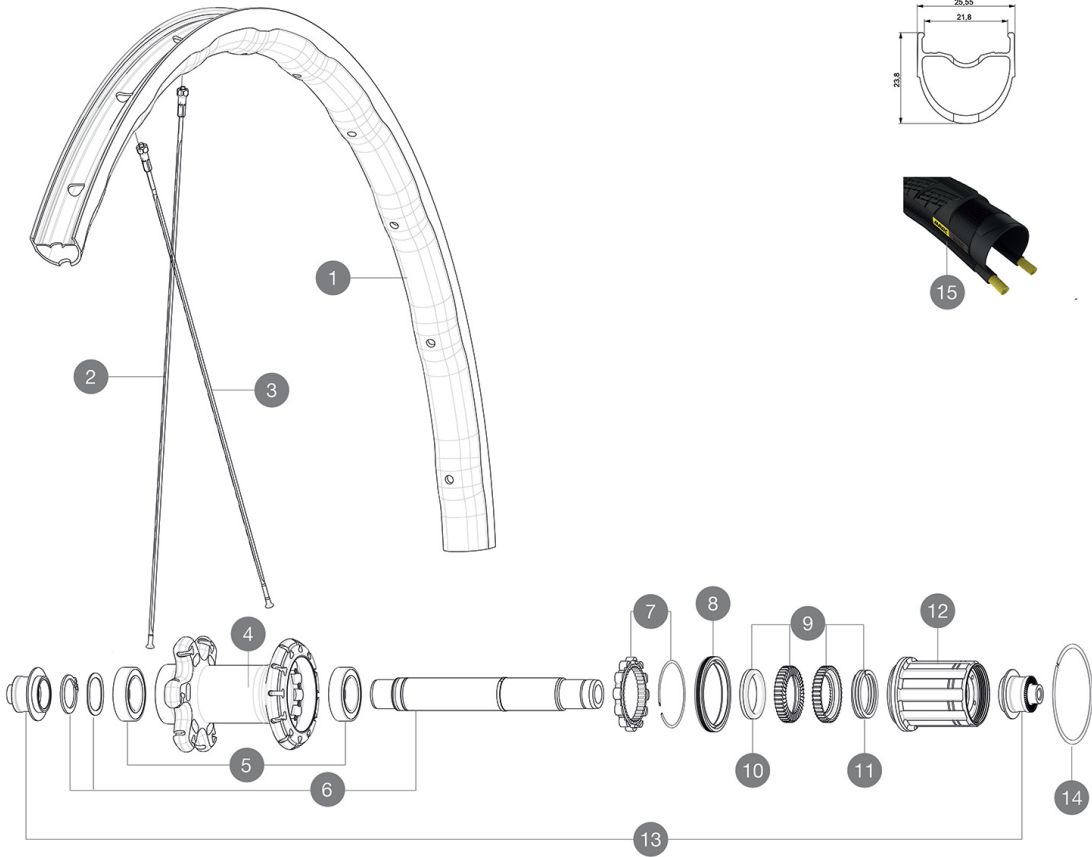

参照ホイール

R19631 Allroad Elite UB Rr

ASTM A 2106 2 : 15
Recommended tyre sizes: 28 mm to 62 mm (1.1" to 2.5")
28mm 7.7 bars - 110 psi, 30mm 5.8 bars - 85 psi
Max. Pressure: 30mm 5.8 bars

RIMS

&NBSP;:

1	V2733913	KIT REAR RIM ALLROAD ELITE UST
	V3720101	25mm UST Tape for 19 to 22mm Road Rims

TYRES

15	38012230	Yksion Elite Allroad 30
----	----------	-------------------------

ADAPTERS

13	V2253101	KIT REAR AXLE ADAPTOR QUICK RELEASE ID360
----	----------	---

SPOKES

2	V3660901	KIT 12 NON DRIVE SIDE BUTTED SPOKES 292mm
3	V3661001	KIT 12 DRIVE SIDE BUTTED SPOKES 274mm

HUB SHELLS

4	N/A	HUB BODY
5	V2560401	KIT ID360 2 BEARINGS 17x28x7 + CIRCLIP + WAVED WASHER (QRM)
6	V2252801	KIT ID360 UB REAR WHEEL AXLE WITH CIRCLIP/WAVE WASHER
7	V2252701	KIT ID360 INSERT SHAPED EAR LOBE > 2017
8	V2251601	ID360 SEAL + GREASE
9	V2251701	ID360 2 RATCHETS + SPRING + GREASE
10	V2500501	Kit 3 ID360 pad for noise reduction
11	V2251801	KIT 3 ID360 ROAD SPRINGS
12	V3430101	HG11 Freewheel Body ID360
14	V2252201	KIT 2 REAR HUB RETENTION RINGS 48mm