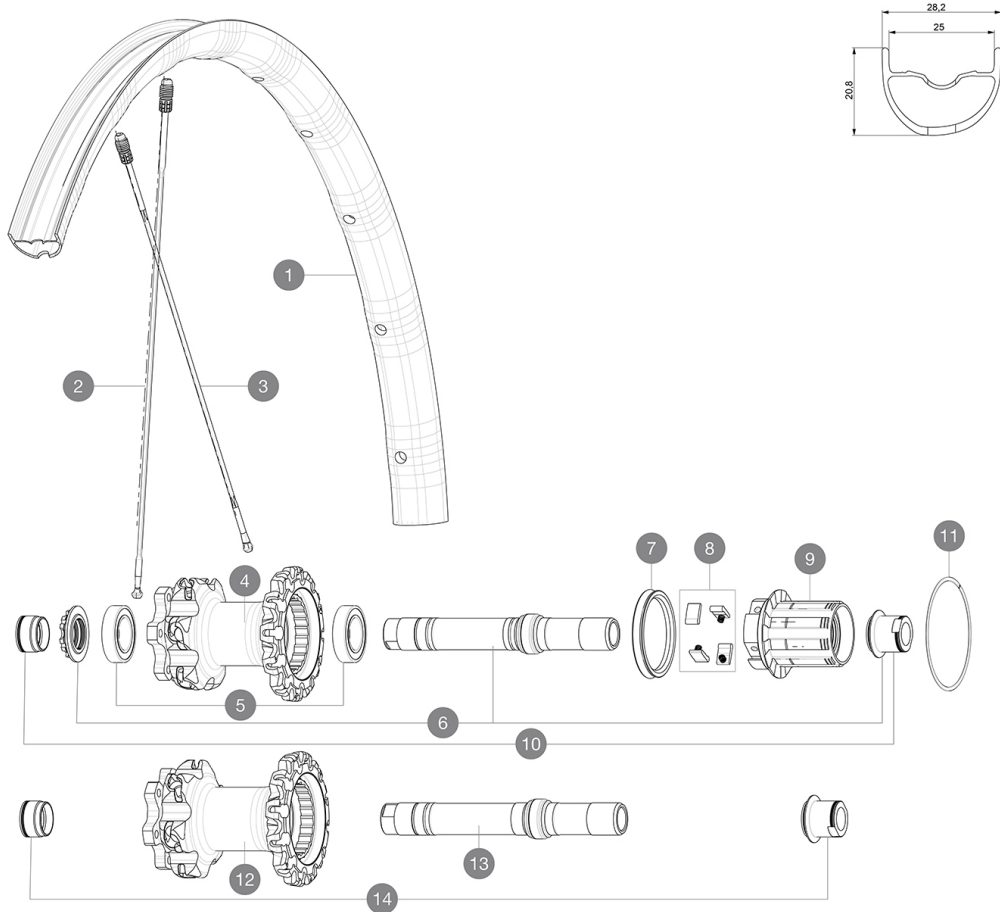

XA Pro 29

ASTM CATEGORY 3 : offroad with jumps less than 61cm

Recommended tyre sizes: 46 to 64 mm (1.8" to 2.5")

参照ホイール

R22211	Xa Pro 29 Rr	R22541	Xa Pro 29 Rr XD
R22221	Xa Pro 29 Bst Rr	R22551	Xa Pro 29 Rr Bst XD

RIMS

&NBSP;:

1	V2318713	KIT REAR RIM XA PRO 29"
---	----------	-------------------------

SPOKES

2	V2384801	KIT 12 FRONT + 1 REAR NON-DRIVE SIDE BUTTED ZICRAL SPOKES
2	V2385601	KIT 1 FT/RR XA PRO 29" BUTTED ALU SPOK 293mm - while stock
3	35113801	"10 SPOKES M7/7 DRV BLK CROSSMAX SLR 29"" 269,5mm"

HUB SHELLS

4	N/A	HUB BODY
5	M40076	HUB BEARINGS 17x30x7 6903 x 2
6	30870401	REAR AXLE KIT ITS4 135mm D6T/DCL 2012
7	99610701	ITS4 SEAL
8	99610601	ITS4 PAWLS KIT
9	35126001	ITS-4 FREEWHEEL BODY + SEAL 2013 (WITHOUT PAWLS)
11	30871801	ELASTIC RING 56mm diam.
12	N/A	HUB BODY
13	V2370801	KIT REAR QRM+ AXLE BOOST ITS-4 148mm

リム

- SUP
- ISM 4D
- 6.5 mm
- UST
- 25 mm
- ETRTO size 27.5" : 584x25ss
- ETRTO size 29" : 622x25ss

スポーク

- 24
- 2
- 110
- 148
- 135/142

ホイールハブ

- Sealed cartridge bearings
- ITS-4

VERSIONS

- 6
- 110
- 148
- 100