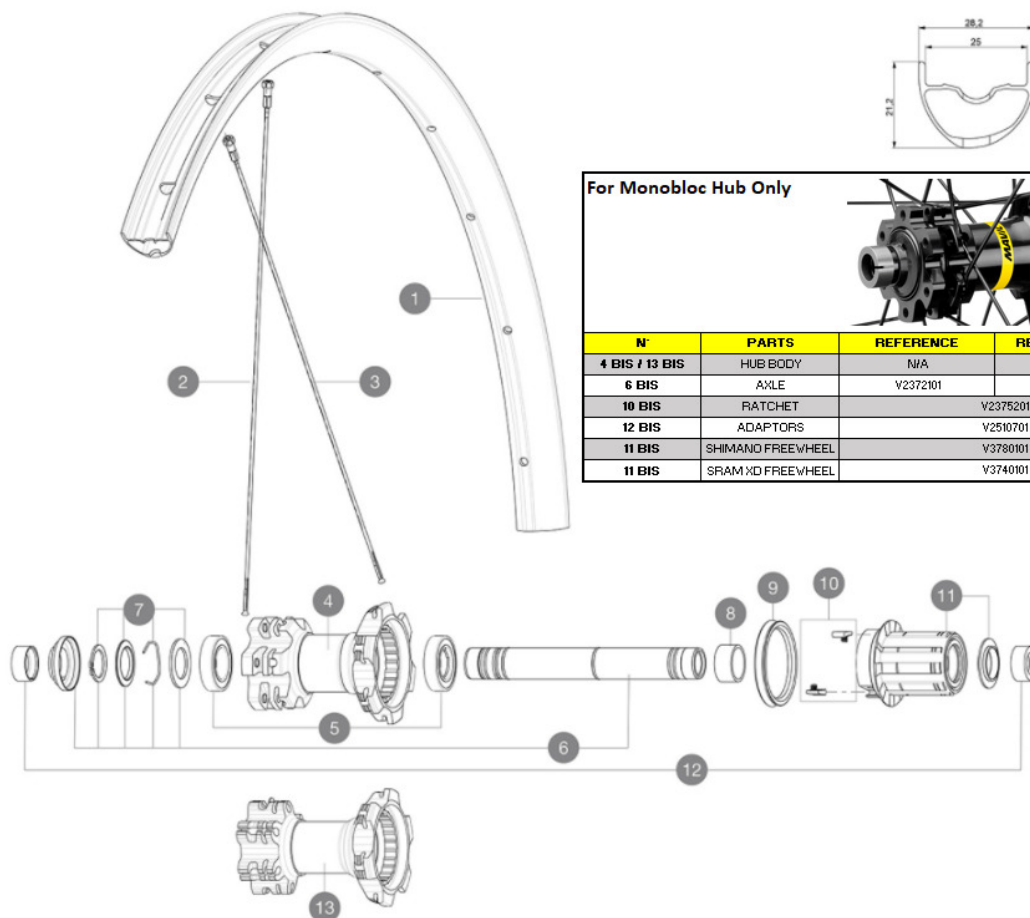

ASTM CATEGORY 3 : offroad with jumps less than 61cm

Recommended tyre sizes: 46 to 64 mm (1.8" to 2.5")

参照ホイール

R17381	Xa29Rr	R22681	Xa 29 Rr XD
R18031	Xa29RrBst	R22691	Xa 29 Rr Bst XD

For Monobloc Hub Only

N°	PARTS	REFERENCE	REFERENCE BOOST
4 BIS / 13 BIS	HUB BODY	N/A	N/A
6 BIS	AXLE	V2372101	V2372201
10 BIS	RATCHET		V2375201
12 BIS	ADAPTORS		V2510701
11 BIS	SHIMANO FREEWHEEL		V3780101
11 BIS	SRAM XD FREEWHEEL		V3740101

RIMS

&NBSP;:

1	V2318315	KIT FRONT/REAR RIM XA/XA LIGHT 29" 25TSS
	V2700101	UST Tape 28mm for 25 to 27mm wide rims

SPOKES

2	36690301	"12 SPOKES FRONT/OPP DRIVE SIDE CROSSONE 29"" 296mm"
3	36690401	"12 SPOKES DRIVE SIDE CROSSRONE 29"" 294mm"

HUB SHELLS

	N/A	HUB BODY
5	M40076	HUB BEARINGS 17x30x7 6903 x 2
6	V2371201	KIT REAR QRM AXLE 135-142 / BOOST 148mm
	V2372101	KIT ID360 135/142 D6T AXLE WITH CLIP
	V2372201	KIT ID360 148 D6T AXLE WITH CLIP
7	V2370401	REAR AUTO ADJUST.PLAY KIT 12MM AXLE
8	35124501	SET OF 3 REAR AXLE/FREEWHEEL BODY SPACERS
9	99610701	ITS4 SEAL
10	99610601	ITS4 PAWLS KIT
	V2375201	KIT ID360 24 TEETH 2 RATCHET + MTB SPRING + PAD (specific)
11	35126301	TS-2 FREEWHEEL BODY + SEAL 2013 (NO PAWLS) - while stock las
	V3740101	XD MTB Freewheel Body ID360
	V3780101	HG9 Alloy MTB Freewheel Body ID360
	N/A	HUB BODY