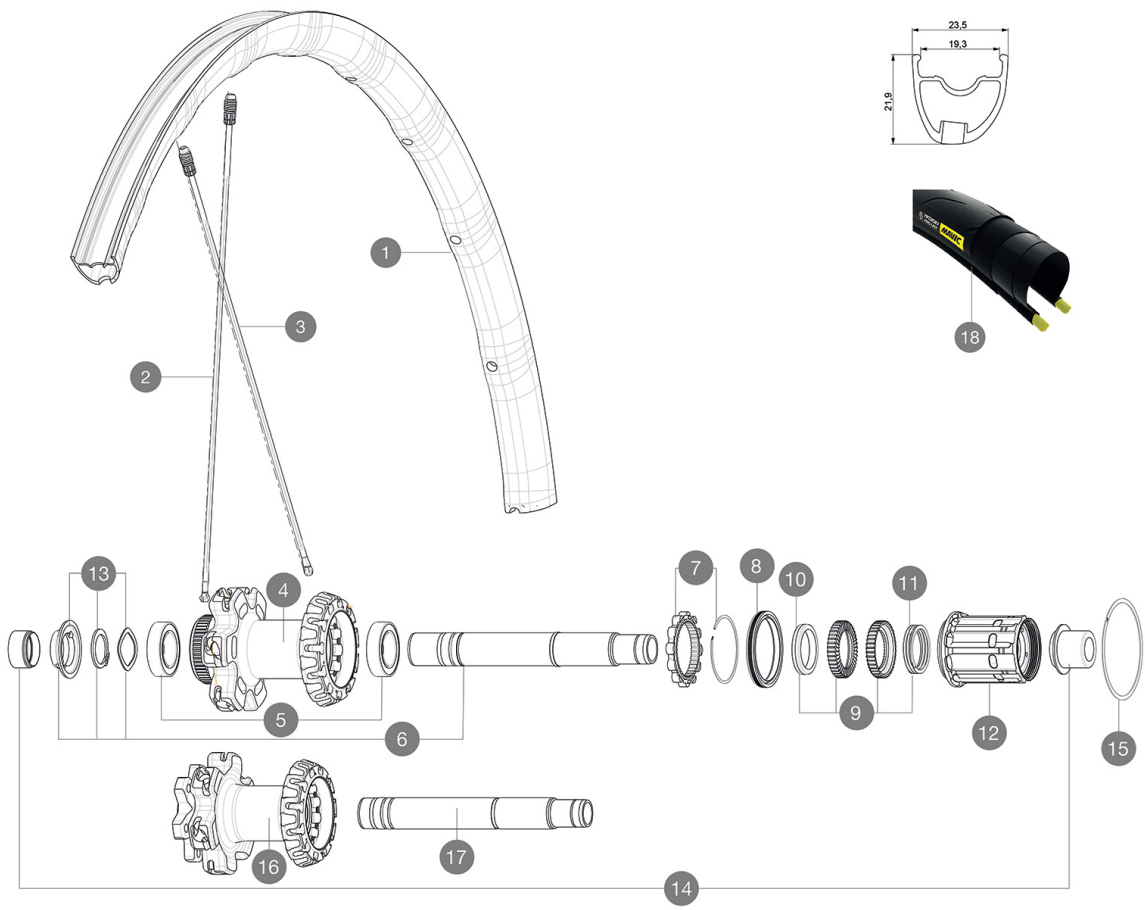

# Ksyrium Pro Disc UST

参照ホイール

R20441	Ksy Pro UST D6B12x142Rr	R20451	KsyPro UST DCL12x142Rr
--------	-------------------------	--------	------------------------

ASTM A21062 2 : 15 120 25 32 25 25/28mm 7.7 bars - 110 PSI

RIMS

&NBSP;:

1	V2731713	KIT REAR RIM KSYRIUM PRO DISC UST 19C
---	----------	---------------------------------------

SPOKES

2	V2730515	KIT 1 FT/1 NDS STAMPED BTD ALU SPOKE 291.5mm - while stock l
2	V2272501	12 FRT + REAR NON-DRIVE SIDE SPOKES 291,5mm KSYRIUM PRO
3	V2272601	12 DS KSYRIUM PRO D 17C/ALLROAD PRO SPK 277mm

HUB SHELLS

4	N/A	HUB BODY
5	V2560401	KIT ID360 2 BEARINGS 17x28x7 + CIRCLIP + WAVED WASHER (QRM
6	V2252901	KIT ID360 CENTER LOCK 135/142mm AXLE WITH CIRCLIP
7	V2252701	KIT ID360 INSERT SHAPED EAR LOBE > 2017
8	V2251601	ID360 SEAL + GREASE
9	V2251701	ID360 2 RATCHETS + SPRING + GREASE
10	V2500501	Kit 3 ID360 pad for noise reduction
11	V2251801	KIT 3 ID360 ROAD SPRINGS
12	V3430101	HG11 Freewheel Body ID360
15	V2252201	KIT 2 REAR HUB RETENTION RINGS 48mm
16	N/A	HUB BODY
17	V2253001	KIT ID360 6 BOLTS 135/142mm AXLE WITH CIRCLIP

COMPATIBILITY

XD- R	
XD- R	
XD- R	
XD- R	
12mm 15mm	
Rear axle: 12mm thru axle, convertible to Quick Release with optional adaptaters	