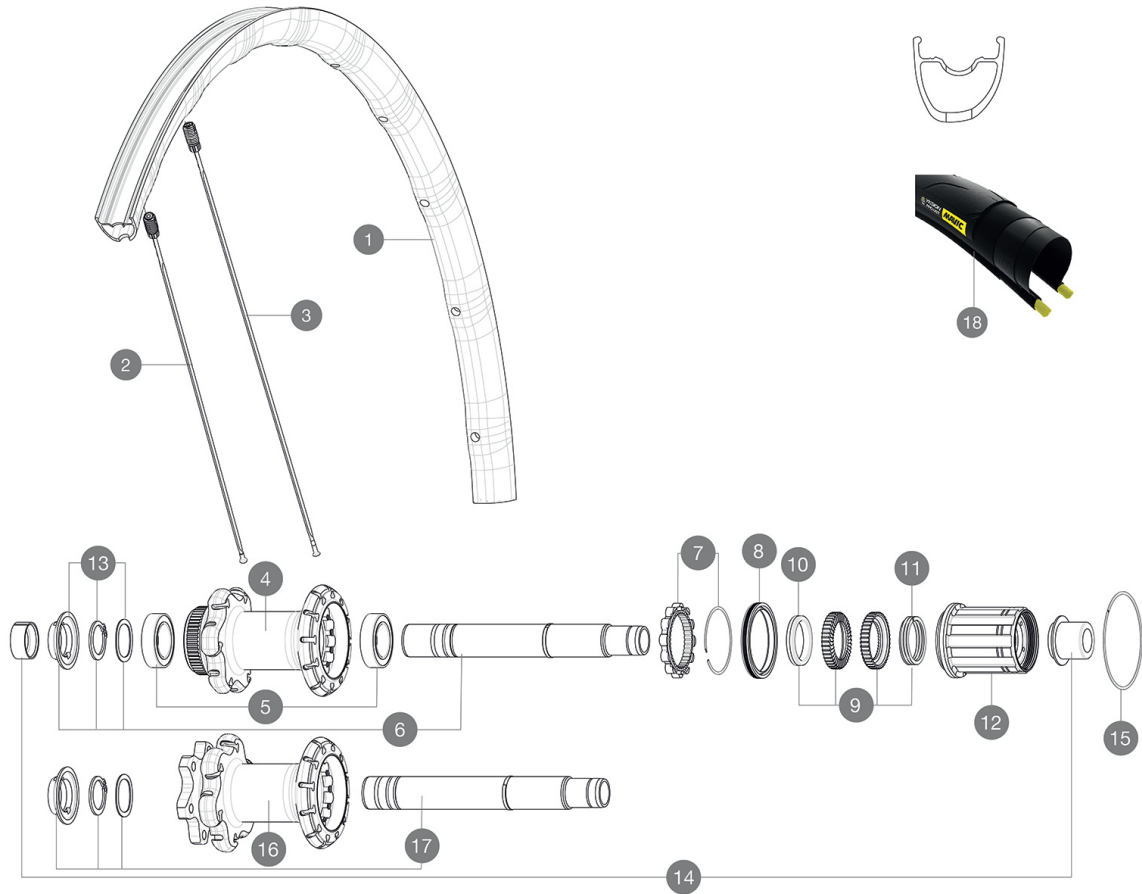

Ksyrium Elite Disc UST

参照ホイール

R20481 KsyEI UST D6B12x142Rr

R20491 KsyEI UST DCL12x142Rr

ASTM A242 2 : 15
120
25
25/28mm 7.7 bars - 110 PSI

RIMS

&NBSP;:

1	V2731113	KIT REAR RIM KSYRIUM ELITE DISC UST
---	----------	-------------------------------------

SPOKES

2	V2273401	KIT 12 FRT/NON DRIVE SIDE BUTTED SPOKE 297mm
3	V2273501	KIT 12 REAR DRIVE SIDE BUTTED SPOKES 279mm

HUB SHELLS

4	N/A	HUB BODY
5	V2560401	KIT ID360 2 BEARINGS 17x28x7 + CIRCLIP + WAVED WASHER (QRM)
6	V2252901	KIT ID360 CENTER LOCK 135/142mm AXLE WITH CIRCLIP
7	V2252701	KIT ID360 INSERT SHAPED EAR LOBE > 2017
8	V2251601	ID360 SEAL + GREASE
9	V2251701	ID360 2 RATCHETS + SPRING + GREASE
10	V2500501	Kit 3 ID360 pad for noise reduction
11	V2251801	KIT 3 ID360 ROAD SPRINGS
12	V3430101	HG11 Freewheel Body ID360
15	V2252201	KIT 2 REAR HUB RETENTION RINGS 48mm
16	N/A	HUB BODY
17	V2253001	KIT ID360 6 BOLTS 135/142mm AXLE WITH CIRCLIP

TYRES

18	39938825	Yksion Pro UST 700x25
----	----------	-----------------------

ADAPTERS

14	V2510701	ID360 EVO REAR AXLE ADAPTERS 12x142mm DCL & D6T
	V2510901	ID360 EVO REAR AXLE ADAPTERS 12x135mm DCL & D6T
	V2510801	ID360 EVO REAR AXLE ADAPTERS 9x135mm DCL & D6T