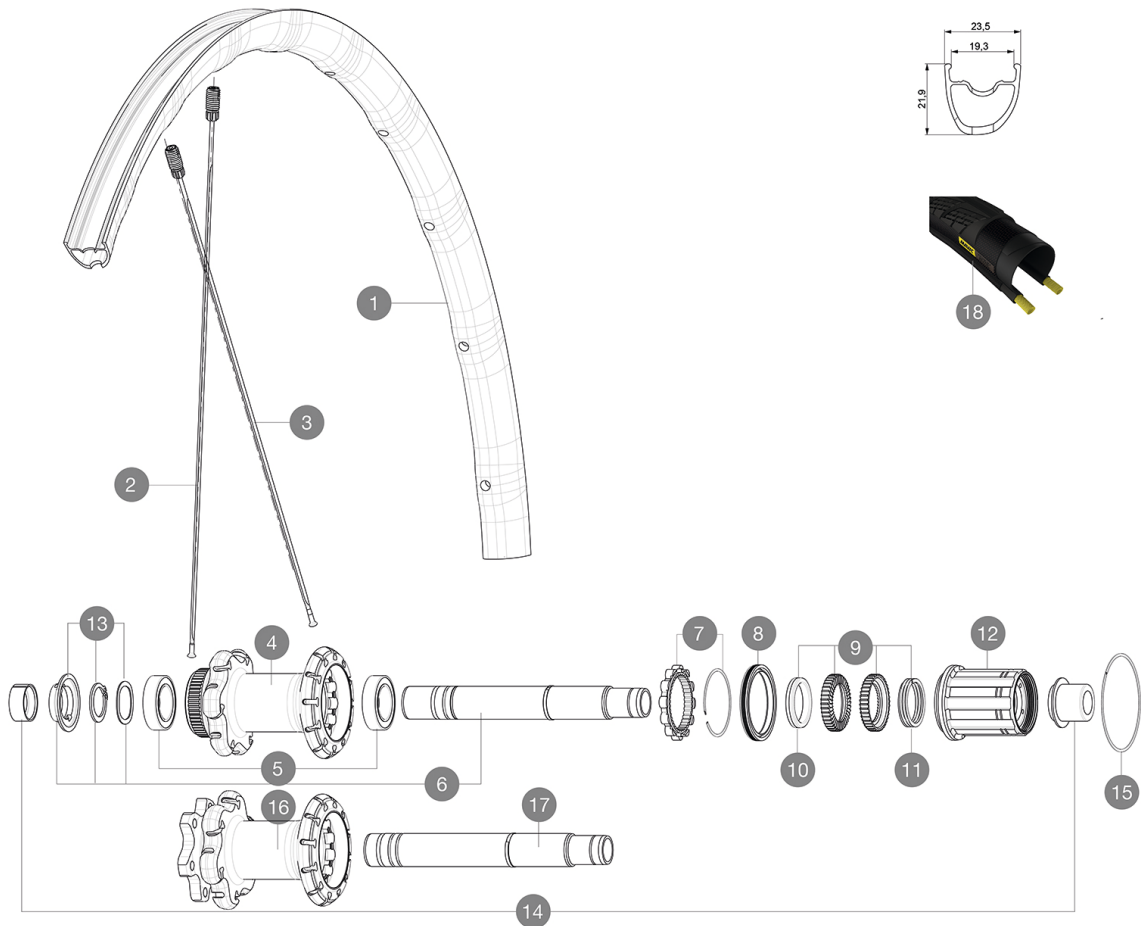

Allroad Elite UST Disc

参照ホイール

R20551 Allroad EI D6B 12x142Rr

R20571 Allroad EI DCL 12x142Rr

ASTM A242 2 : 15 + 15
 Recommended tyre sizes: 28 mm to 62 mm (1.1" to 2.5")
 28mm 7.7 bars - 110 psi, 30mm 5.8 bars - 85 psi

RIMS

&NBSP;:

1	V2731913 V2620101	KIT REAR RIM ALLROAD PRO/ELITE UST While Stocks lasts UST RIM TAPE 25mm (for 21-24mm wide rim)
---	----------------------	---

SPOKES

2	V2273201	KIT 12 FRT/NON DRIVE SIDE BUTTED SPOKE 297mm
3	V2273301	KIT 12 REAR DRIVE SIDE BUTTED SPOKES 279mm

HUB SHELLS

4	N/A	HUB BODY
5	V2560401	KIT ID360 2 BEARINGS 17x28x7 + CIRCLIP + WAVED WASHER (QRM)
6	V2252901	KIT ID360 CENTER LOCK 135/142mm AXLE WITH CIRCLIP
7	V2252701	KIT ID360 INSERT SHAPED EAR LOBE > 2017
8	V2251601	ID360 SEAL + GREASE
9	V2251701	ID360 2 RATCHETS + SPRING + GREASE
10	V2500501	Kit 3 ID360 pad for noise reduction
11	V2251801	KIT 3 ID360 ROAD SPRINGS
12	V3430101	HG11 Freewheel Body ID360
13	V2560501	KIT ADJUST. SYSTEM QRM AUTO ID360 for 17x28x7 bearing
15	V2252201	KIT 2 REAR HUB RETENTION RINGS 48mm
16	N/A	HUB BODY
17	V2253001	KIT ID360 6 BOLTS 135/142mm AXLE WITH CIRCLIP

TYRES

18	38012230	Yksion Elite Allroad 30
18	39949936	Yksion Allroad XL

ADAPTERS

14	V2510701	ID360 EVO REAR AXLE ADAPTERS 12x142mm DCL & D6T
	V2510801	ID360 EVO REAR AXLE ADAPTERS 9x135mm DCL & D6T
	V2510901	ID360 EVO REAR AXLE ADAPTERS 12x135mm DCL & D6T