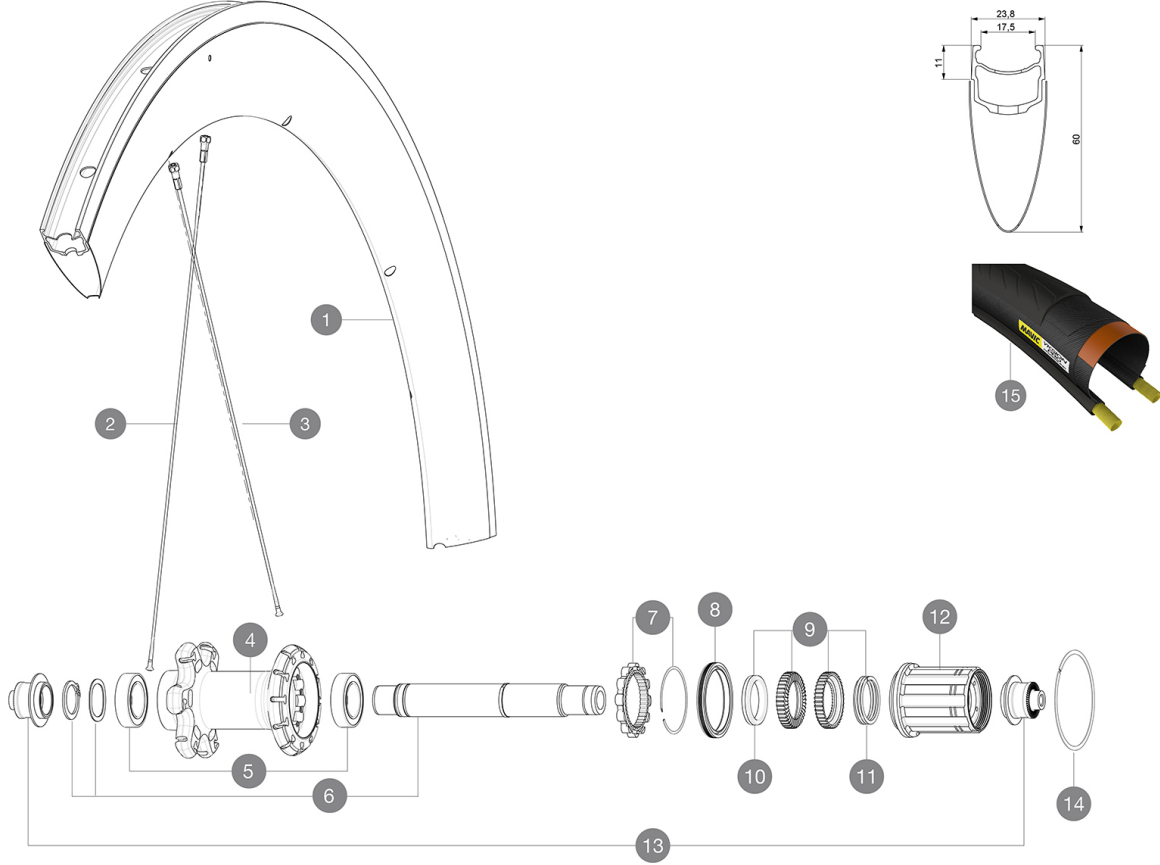

Comete Pro Carbon Exalith

参照ホイール

R20921 CometeProCarbExaRrSV

ASTM A2015 1 : 120mm
 25mm 32mm
 23mm 8.7 bars - 125 psi, 25mm 7.7 bars - 110 psi

RIMS

&NBSP;:

1	V2732513	KIT REAR RIM COMETE PRO CARBON EXALITH
	V2690201	KIT CARBON RIM TAPE 18x622mm (SPECIAL RIM TAPE)

SPOKES

2	V2279501	KIT 10 NDS COMETE PRO CARBON SPOKE 301mm - while stock last
2	V3661901	KIT 12 NDS COMETE PRO CARBON BUTTED AERO STAINLESS
3	V2279601	KIT 10 NDS COMETE PRO CARBON UB/DISC SPK 277mm - while stock
3	V3662001	KIT 12 DS COMETE PRO CARBON UB/D BUTTED AERO STAINLESS SPOKE

HUB SHELLS

4	N/A	HUB BODY
5	V2560401	KIT ID360 2 BEARINGS 17x28x7 + CIRCLIP + WAVED WASHER (QRM)
6	V2252801	KIT ID360 UB REAR WHEEL AXLE WITH CIRCLIP/WAVE WASHER
7	V2252701	KIT ID360 INSERT SHAPED EAR LOBE > 2017
8	V2251601	ID360 SEAL + GREASE
9	V2251701	ID360 2 RATCHETS + SPRING + GREASE
10	V2500501	Kit 3 ID360 pad for noise reduction
11	V2251801	KIT 3 ID360 ROAD SPRINGS
12	V3430101	HG11 Freewheel Body ID360
14	V2252201	KIT 2 REAR HUB RETENTION RINGS 48mm