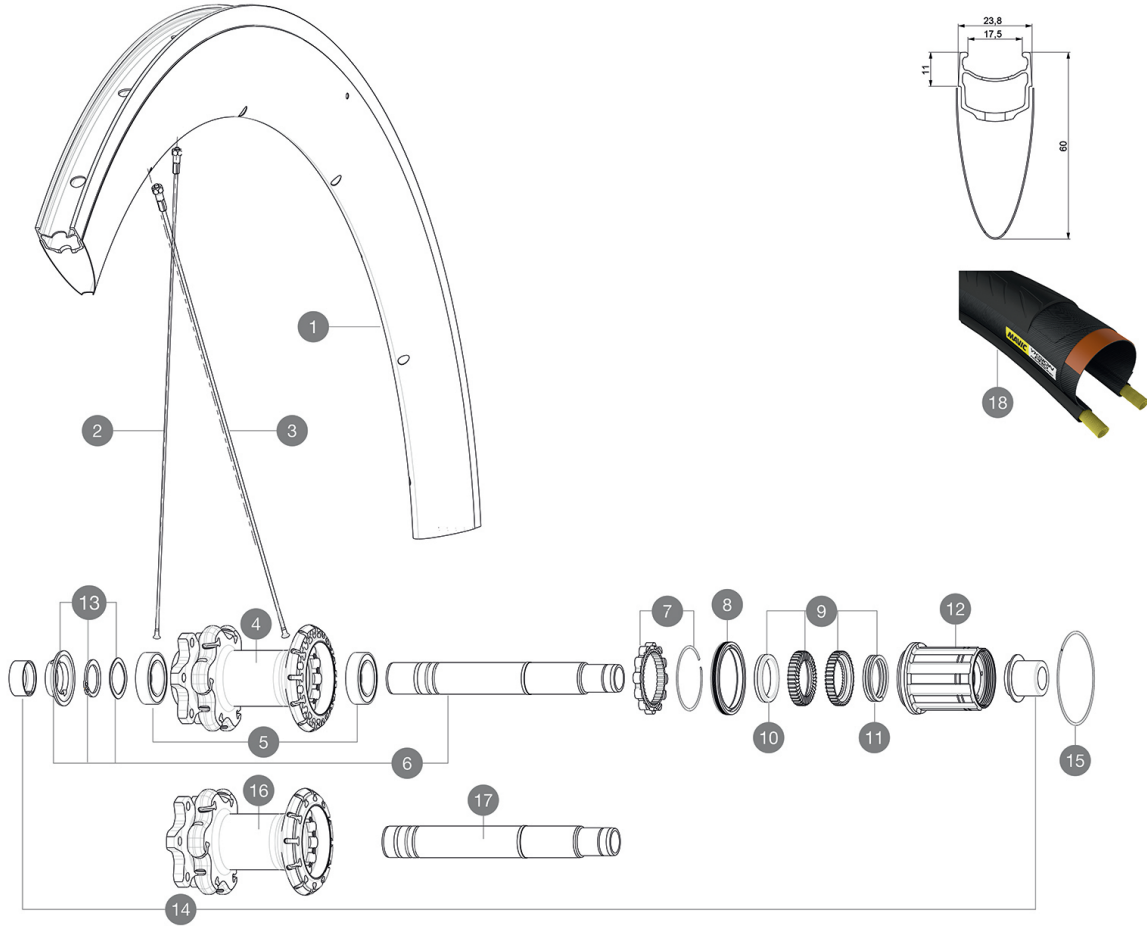

Comete Pro Carbon Disc

参照ホイール

R20931 ComProCD6B12x142RrSV

R20981 ComProCDCL12x142RrSV

ASTM A2013 1 : 2013
 120mm 25mm 32mm
 23mm 8.7 bars - 125 psi, 25mm 7.7 bars - 110 psi

RIMS

&NBSP;:

1	V2732313	KIT REAR RIM COMETE PRO CARBON DISC
---	----------	-------------------------------------

SPOKES

2	V3662101	KIT 12 FRT/NDS COMETE PRO CARBON Disc BUTTED AERO
2	V2279701	STAINLESS KIT 12 FRT/NDS COMETE PRO CARB DISC SPK 294mm - while stock I
3	V3662001	KIT 12 DS COMETE PRO CARBON UB/D BUTTED AERO STAINLESS
3	V2279801	STAINLESS KIT 12 DS COMETE PRO CARBON UB/DISC SPK 277mm - while stock

HUB SHELLS

4	N/A	HUB BODY
5	V2560401	KIT ID360 2 BEARINGS 17x28x7 + CIRCLIP + WAVED WASHER (QRM)
6	V2252901	KIT ID360 CENTER LOCK 135/142mm AXLE WITH CIRCLIP
7	V2252701	KIT ID360 INSERT SHAPED EAR LOBE > 2017
8	V2251601	ID360 SEAL + GREASE
9	V2251701	ID360 2 RATCHETS + SPRING + GREASE
10	V2500501	Kit 3 ID360 pad for noise reduction
11	V2251801	KIT 3 ID360 ROAD SPRINGS
12	V3430101	HG11 Freewheel Body ID360
13	V2560501	KIT ADJUST. SYSTEM QRM AUTO ID360 for 17x28x7 bearing
15	V2252201	KIT 2 REAR HUB RETENTION RINGS 48mm
16	N/A	HUB BODY
17	V2253001	KIT ID360 6 BOLTS 135/142mm AXLE WITH CIRCLIP

TYRES

18	37805525	Yksion Pro PowerLink White 25
----	----------	-------------------------------

ADAPTERS

14	V2510701	ID360 EVO REAR AXLE ADAPTERS 12x142mm DCL & D6T
	V2510901	ID360 EVO REAR AXLE ADAPTERS 12x135mm DCL & D6T
	V2510801	ID360 EVO REAR AXLE ADAPTERS 9x135mm DCL & D6T