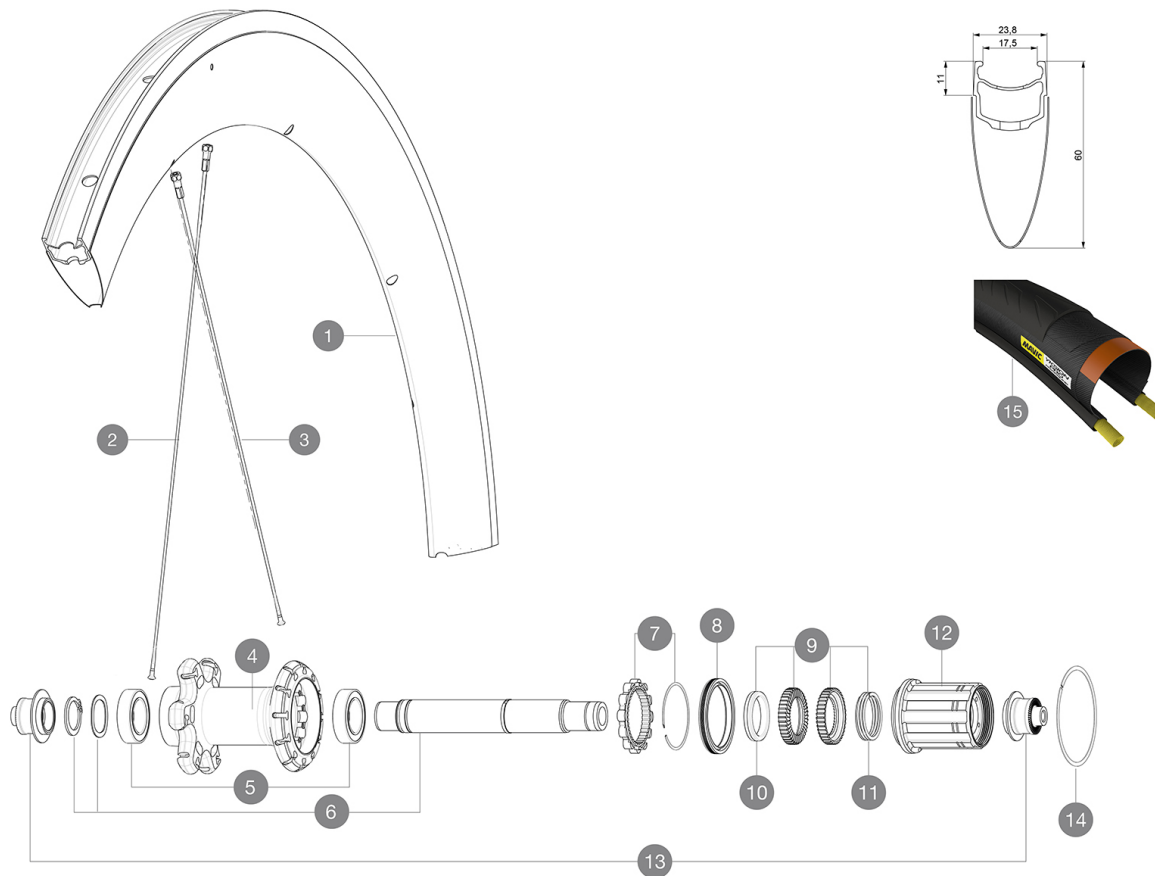

MAVIC Comete Pro Carbon

参照ホイール

R20941 CometeProCarbUBRrSV

ASTM A2015 1 : 120mm
 25mm 32mm
 23mm 8.7 bars - 125 psi, 25mm 7.7 bars - 110 psi

RIMS

&NBSP;:

1	V2732113	KIT REAR RIM COMETE PRO CARBON
	V2690201	KIT CARBON RIM TAPE 18x622mm (SPECIAL RIM TAPE)

SPOKES

2	V3661901	KIT 12 NDS COMETE PRO CARBON BUTTED AERO STAINLESS
2	V3662001	KIT 12 DS COMETE PRO CARBON UB/D BUTTED AERO STAINLESS
2	V2279501	KIT 12 NDS COMETE PRO CARBON SPOKE 301mm - while stock last
3	V2279601	KIT 12 DS COMETE PRO CARBON UB/DISC SPK 277mm - while stock

HUB SHELLS

4	N/A	HUB BODY
5	V2560401	KIT ID360 2 BEARINGS 17x28x7 + CIRCLIP + WAVED WASHER (QRM)
6	V2252801	KIT ID360 UB REAR WHEEL AXLE WITH CIRCLIP/WAVE WASHER
7	V2252701	KIT ID360 INSERT SHAPED EAR LOBE > 2017
8	V2251601	ID360 SEAL + GREASE
9	V2251701	ID360 2 RATCHETS + SPRING + GREASE
10	V2500501	Kit 3 ID360 pad for noise reduction
11	V2251801	KIT 3 ID360 ROAD SPRINGS
12	V3430101	HG11 Freewheel Body ID360
14	V2252201	KIT 2 REAR HUB RETENTION RINGS 48mm