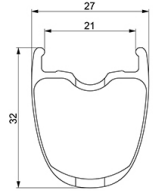

# Ksyrium Pro Carbon SL UST Disc

参照ホイール

R22941 KsyProCarbSLUST DCL 19 Rr

ASTM A201 1 : 25x32mm  
 120x25x32mm  
 25x32mm  
 25mm 6 bars - 87 PSI, 28mm 5 bars - 70 PSI  
 25mm 7 bars - 102 PSI, 28mm 6 bars - 87 PSI

HUB SHELLS

4	N/A	HUB BODY
5	V2560401	KIT ID360 2 BEARINGS 17x28x7 + CIRCLIP + WAVED WASHER (QRM)
6	V2252901	KIT ID360 CENTER LOCK 135/142mm AXLE WITH CIRCLIP
7	V2252701	KIT ID360 INSERT SHAPED EAR LOBE > 2017
8	V2251601	ID360 SEAL + GREASE
9	V2251701	ID360 2 RATCHETS + SPRING + GREASE
10	V2500501	Kit 3 ID360 pad for noise reduction
11	V2251801	KIT 3 ID360 ROAD SPRINGS
12	V3430101	HG11 Freewheel Body ID360