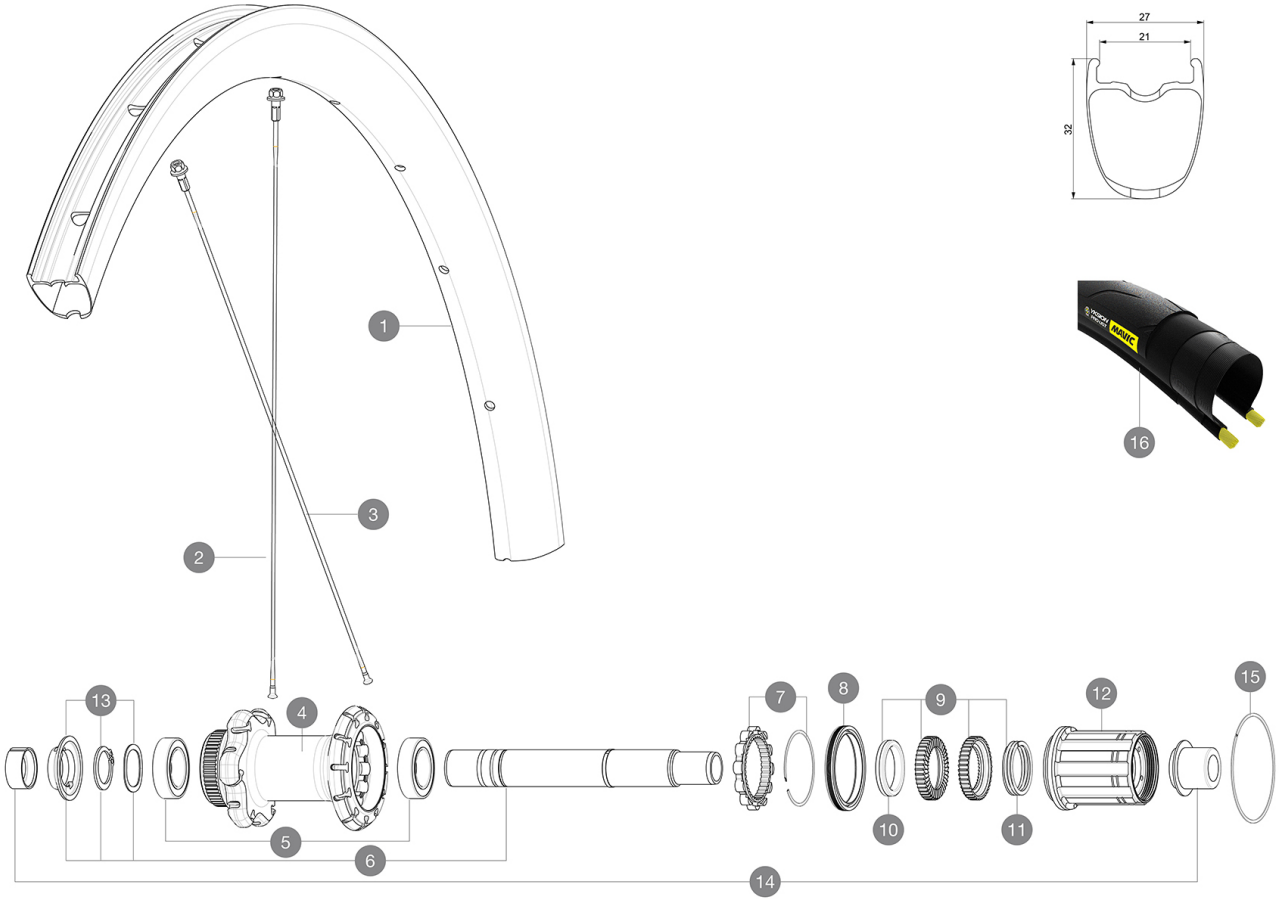

# Ksyrium Pro Carbon SL UST Disc

参照ホイール

R22941 KsyProCarbSLUST DCL 19 Rr

ASTM A201 1 : 25x32mm  
 120x25x32mm  
 25x32mm  
 25mm 6 bars - 87 PSI, 28mm 5 bars - 70 PSI  
 25mm 7 bars - 102 PSI, 28mm 6 bars - 87 PSI

RIMS

&NBSP;:

1	V4093215	Kit Front/Rear rim Cosmic SL 32 Disc while stock lasts
1	V2737713	KIT REAR RIM KSYRIUM PRO CARBON SL UST Disc - while stock lasts
	V2620101	UST RIM TAPE 25mm (for 21-24mm wide rim)

HUB SHELLS

4	N/A	HUB BODY
5	V2560401	KIT ID360 2 BEARINGS 17x28x7 + CIRCLIP + WAVED WASHER (QRM)
6	V2252901	KIT ID360 CENTER LOCK 135/142mm AXLE WITH CIRCLIP
7	V2252701	KIT ID360 INSERT SHAPED EAR LOBE > 2017
8	V2251601	ID360 SEAL + GREASE
9	V2251701	ID360 2 RATCHETS + SPRING + GREASE
10	V2500501	Kit 3 ID360 pad for noise reduction
11	V2251801	KIT 3 ID360 ROAD SPRINGS
12	V3430101	HG11 Freewheel Body ID360