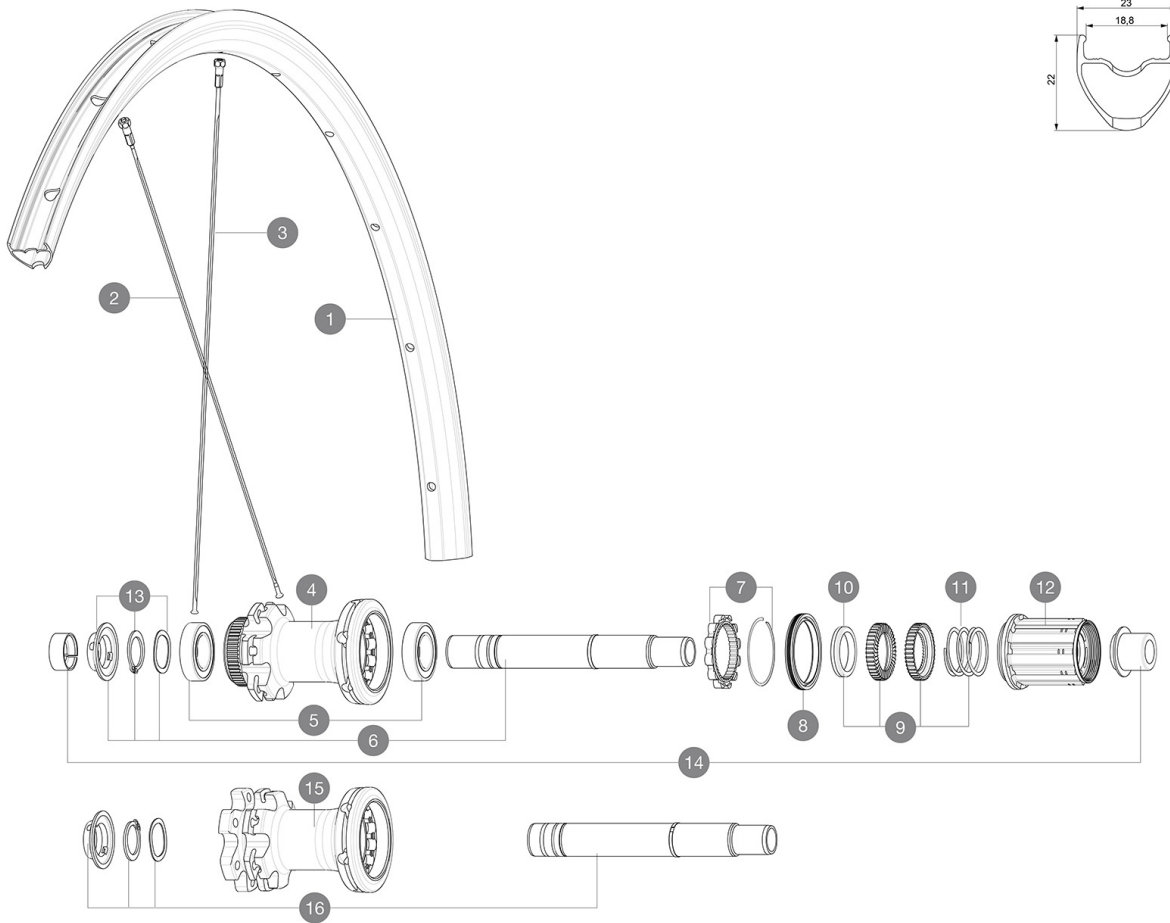

## 参照ホイール

R25541 AksEIUSTD6B12x142Rr

R25611 AksEliteUSTDcl12x142Rr SV

ASTM A2106 2 : 15 120 25 32mm  
 120 25 32mm  
 25 32mm  
 23mm 8.7 bars - 125 psi, 25mm 7.7 bars - 110 psi

### RIMS

&NBSP;:

1	V2736115	KIT FRONT/REAR RIM AKSIUM ELITE UST Disc SUP
	V2620101	UST RIM TAPE 25mm (for 21-24mm wide rim)

### HUB SHELLS

5	M40076	HUB BEARINGS 17x30x7 6903 x 2
6	V2252901	KIT ID360 CENTER LOCK 135/142mm AXLE WITH CIRCLIP
7	V2252701	KIT ID360 INSERT SHAPED EAR LOBE > 2017
8	V2251601	ID360 SEAL + GREASE
9	V2251701	ID360 2 RATCHETS + SPRING + GREASE
10	V2500501	Kit 3 ID360 pad for noise reduction
11	V2252801	KIT ID360 UB REAR WHEEL AXLE WITH CIRCLIP/WAVE WASHER
12	V3430101	HG11 Freewheel Body ID360
12	V4000101	HG11 STEEL ROAD FREE HUB BODY ID360 - while stock last
13	V2373001	KIT ADJUST. SYSTEM QRM AUTO ID360 for 17x30x7 bearing
16	V2253001	KIT ID360 6 BOLTS 135/142mm AXLE WITH CIRCLIP

### ADAPTERS

14	V2510701	ID360 EVO REAR AXLE ADAPTERS 12x142mm DCL & D6T
	V2510801	ID360 EVO REAR AXLE ADAPTERS 9x135mm DCL & D6T
	V2510901	ID360 EVO REAR AXLE ADAPTERS 12x135mm DCL & D6T