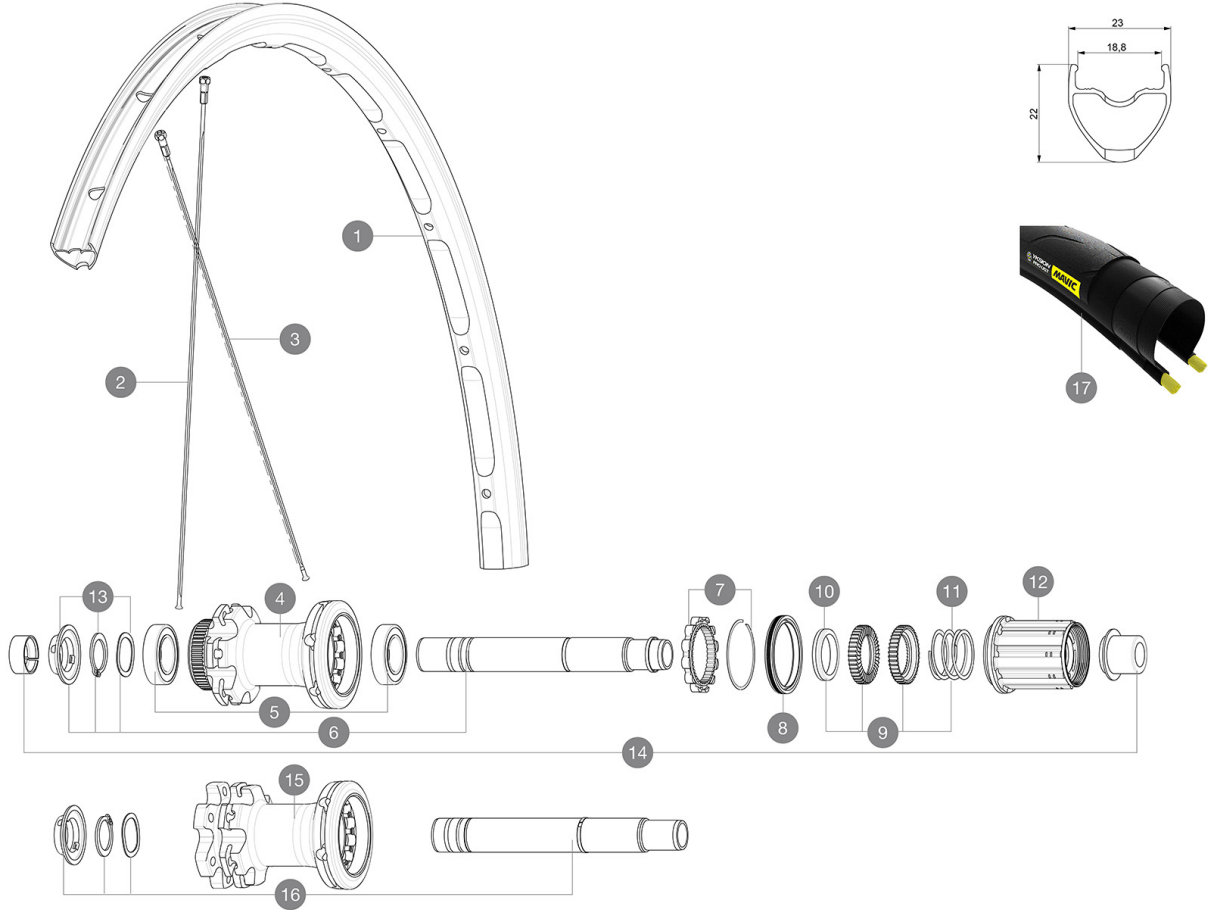

MAVIC Ksyrium UST Disc

参照ホイール

R23011	Ksy UST D6B Rr 12x142	R23021	Ksy UST DCL Rr 12x142

ASTM A242 2 : 15
120
25
23mm 8.7 bars - 125 psi, 25mm 7.7 bars - 110 psi

RIMS

&NBSP;:

1	V2735315	KIT FRONT/REAR RIM KSYRIUM UST Disc
	V2620101	UST RIM TAPE 25mm (for 21-24mm wide rim)

SPOKES

2	V3664501	KIT 12 FRT/NDS AKSIUM ELITE UST Disc/KSYRIUM UST Disc FLAT S
3	36689601	"12 SPOKES DRIVE SIDE CROSSROC 29" 293mm"

HUB SHELLS

4	N/A	HUB BODY
5	M40076	HUB BEARINGS 17x30x7 6903 x 2
6	V2373401	KIT ID360 135/142 DCL L1 AXLE WITH CLIP
7	V2252701	KIT ID360 INSERT SHAPED EAR LOBE > 2017
8	V2251601	ID360 SEAL + GREASE
9	V2251701	ID360 2 RATCHETS + SPRING + GREASE
10	V2500501	Kit 3 ID360 pad for noise reduction
11	V2251801	KIT 3 ID360 ROAD SPRINGS
12	V3430101	HG11 Freewheel Body ID360
12	V4000101	HG11 STEEL ROAD FREE HUB BODY ID360 - while stock last
13	V2373001	KIT ADJUST. SYSTEM QRM AUTO ID360 for 17x30x7 bearing
15	N/A	HUB BODY
16	V2372101	KIT ID360 135/142 D6T AXLE WITH CLIP

TYRES

17	39938828	Yksion Pro UST 700x28

ADAPTERS

14	V2510701	ID360 EVO REAR AXLE ADAPTERS 12x142mm DCL & D6T
	V2510901	ID360 EVO REAR AXLE ADAPTERS 12x135mm DCL & D6T
	V2510801	ID360 EVO REAR AXLE ADAPTERS 9x135mm DCL & D6T