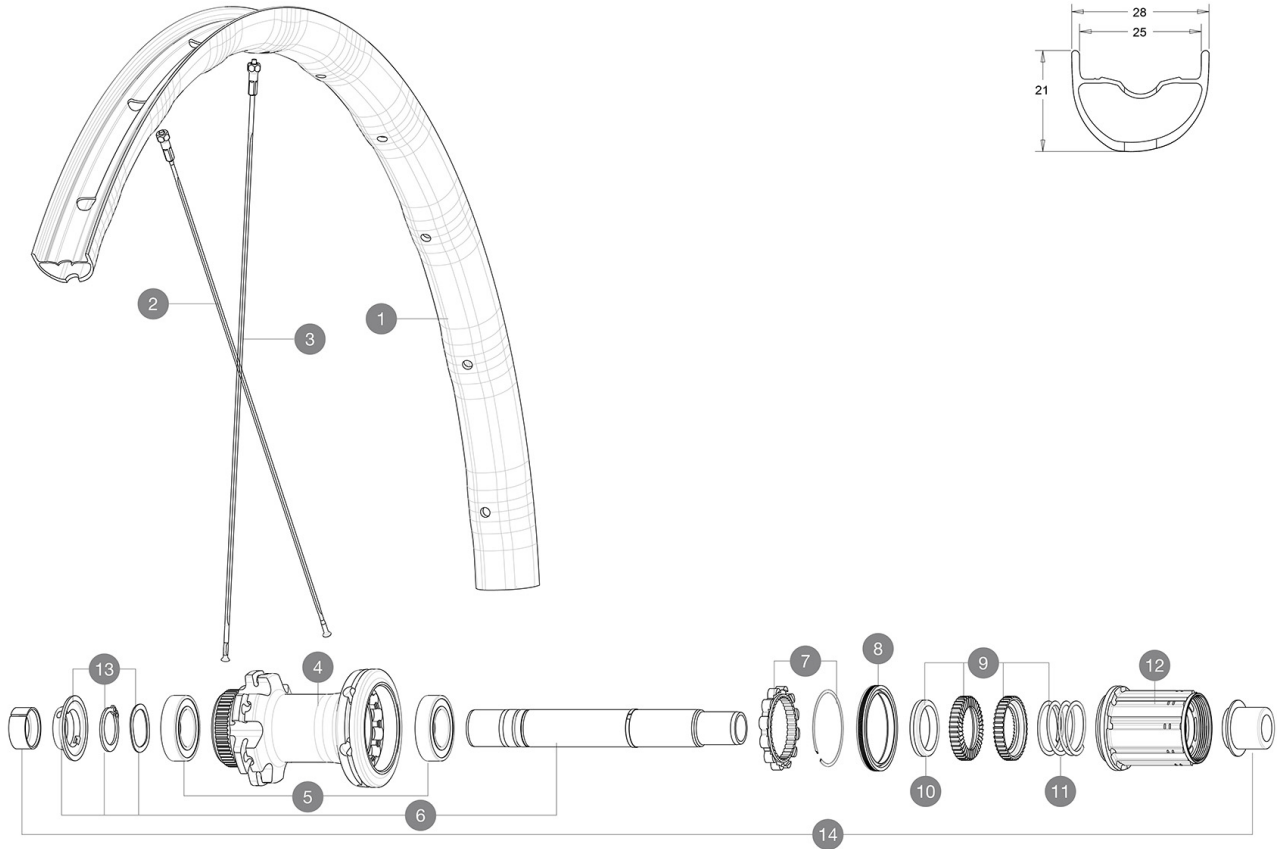

Allroad Elite Road+

参照ホイール

P87761 Allroad Elite Road+ DCL Pr R28681 Allroad Elite DCL Road+Rr

ASTM A2106 2 : 15mm (1.1"2.5")
 28mm (1.1"2.5")
 30mm 5.8 bars - 85 PSI / 35mm 5.1 bars - 74 PSI / 40mm 4.5 bars - 65 PSI

RIMS

&NBSP;:

1	V2734815	KIT FRONT/REAR RIM ALLROAD ELITE ROAD +
	V2700101	UST Tape 28mm for 25 to 27mm wide rims

SPOKES

2	V2382401	12 FRT + REAR NON-DRIVE SIDE SPOKES 279mm CROSSRIDE
3	36689301	"12 SPOKES DRIVE SIDE CROSSROC 650b/27,5" 275mm"

HUB SHELLS

4	N/A	HUB BODY
5	M40076	HUB BEARINGS 17x30x7 6903 x 2
6	V2373401	KIT ID360 135/142 DCL L1 AXLE WITH CLIP
7	V2252701	KIT ID360 INSERT SHAPED EAR LOBE > 2017
8	V2251601	ID360 SEAL + GREASE
9	V2251701	ID360 2 RATCHETS + SPRING + GREASE
10	V2500501	Kit 3 ID360 pad for noise reduction
11	V2251801	KIT 3 ID360 ROAD SPRINGS
12	V3430101	HG11 Freewheel Body ID360
13	V2373001	KIT ADJUST. SYSTEM QRM AUTO ID360 for 17x30x7 bearing

ADAPTERS

14	V2510701	ID360 EVO REAR AXLE ADAPTERS 12x142mm DCL & D6T
	V2510801	ID360 EVO REAR AXLE ADAPTERS 9x135mm DCL & D6T
	V2510901	ID360 EVO REAR AXLE ADAPTERS 12x135mm DCL & D6T