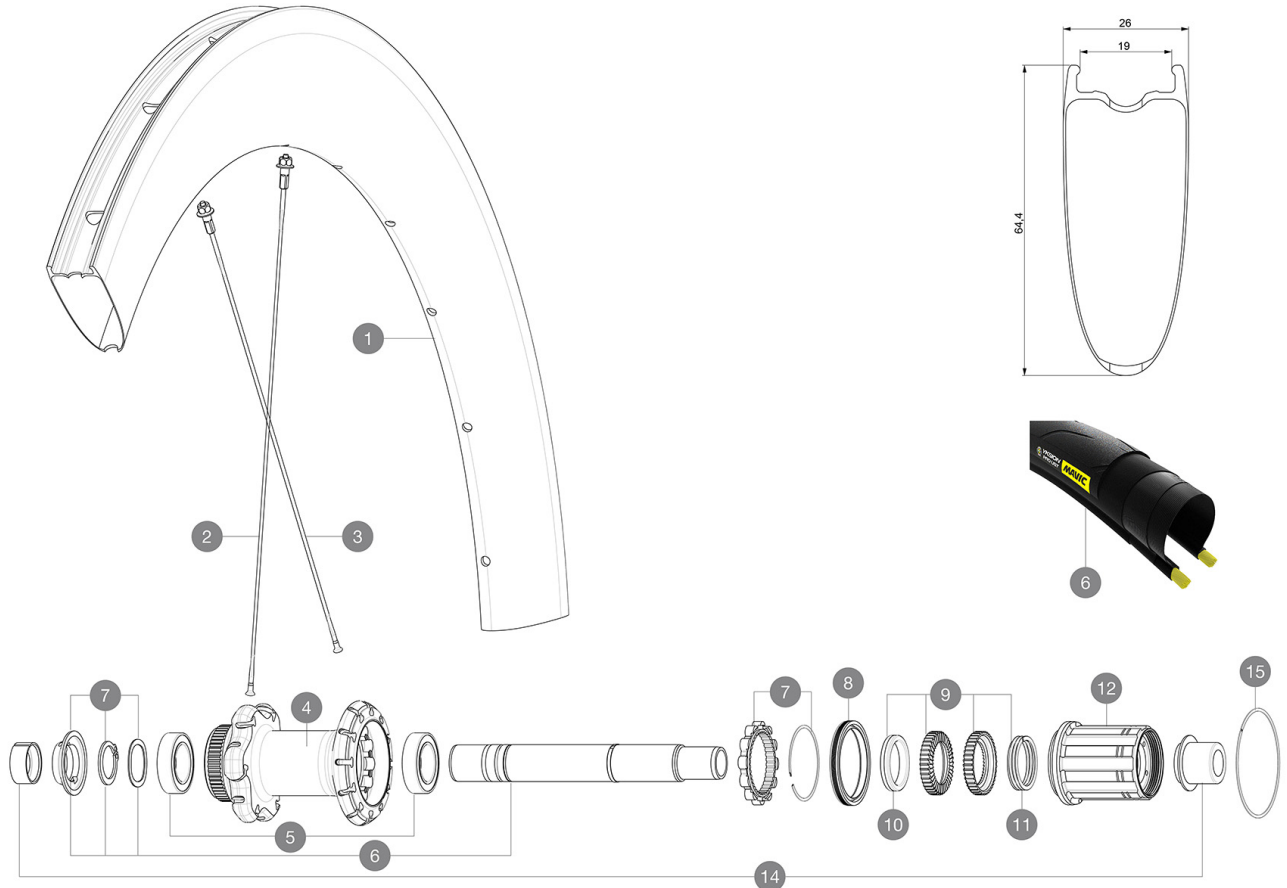

## 参照ホイール

R30031 ComProCarb SL UST DCL Rr

ASTM A201 1 : 25x32mm  
 120x25mm  
 25x32mm  
 25mm 6 bars - 87 PSI, 28mm 5 bars - 70 PSI  
 25mm 7 bars - 102 PSI, 28mm 6 bars - 87 PSI

### RIMS

&NBSP;:

1	V4093115	Kit Front/Rear rim Cosmic SL 65 Disc while stock lasts
1	V2738213	KIT REAR RIM COMETE PRO CARBON SL UST Disc 19 - while stock
	V2620101	UST RIM TAPE 25mm (for 21-24mm wide rim)

### HUB SHELLS

4	N/A	HUB BODY
5	V2560401	KIT ID360 2 BEARINGS 17x28x7 + CIRCLIP + WAVED WASHER (QRM)
6	V2252901	KIT ID360 CENTER LOCK 135/142mm AXLE WITH CIRCLIP
7	V2252701	KIT ID360 INSERT SHAPED EAR LOBE > 2017
8	V2251601	ID360 SEAL + GREASE
9	V2251701	ID360 2 RATCHETS + SPRING + GREASE
10	V2500501	Kit 3 ID360 pad for noise reduction
11	V2251801	KIT 3 ID360 ROAD SPRINGS
12	V3430101	HG11 Freewheel Body ID360

13	V2560501	KIT ADJUST. SYSTEM QRM AUTO ID360 for 17x28x7 bearing
15	V2252201	KIT 2 REAR HUB RETENTION RINGS 48mm