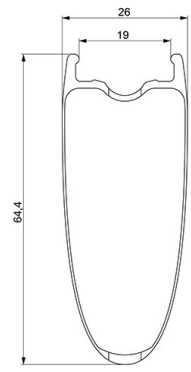

## 参照ホイール

R30031 ComProCarb SL UST DCL Rr

ASTM A201 1 : 25x32mm  
 120x25mm  
 25x32mm  
 25mm 6 bars - 87 PSI, 28mm 5 bars - 70 PSI  
 25mm 7 bars - 102 PSI, 28mm 6 bars - 87 PSI

### HUB SHELLS

4	N/A	HUB BODY
5	V2560401	KIT ID360 2 BEARINGS 17x28x7 + CIRCLIP + WAVED WASHER (QRM)
6	V2252901	KIT ID360 CENTER LOCK 135/142mm AXLE WITH CIRCLIP
7	V2252701	KIT ID360 INSERT SHAPED EAR LOBE > 2017
8	V2251601	ID360 SEAL + GREASE
9	V2251701	ID360 2 RATCHETS + SPRING + GREASE
10	V2500501	Kit 3 ID360 pad for noise reduction
11	V2251801	KIT 3 ID360 ROAD SPRINGS
12	V3430101	HG11 Freewheel Body ID360

13	V2560501	KIT ADJUST. SYSTEM QRM AUTO ID360 for 17x28x7 bearing
15	V2252201	KIT 2 REAR HUB RETENTION RINGS 48mm

### ADAPTERS

14	V2510701	ID360 EVO REAR AXLE ADAPTERS 12x142mm DCL & D6T
	V2510901	ID360 EVO REAR AXLE ADAPTERS 12x135mm DCL & D6T
	V2510801	ID360 EVO REAR AXLE ADAPTERS 9x135mm DCL & D6T