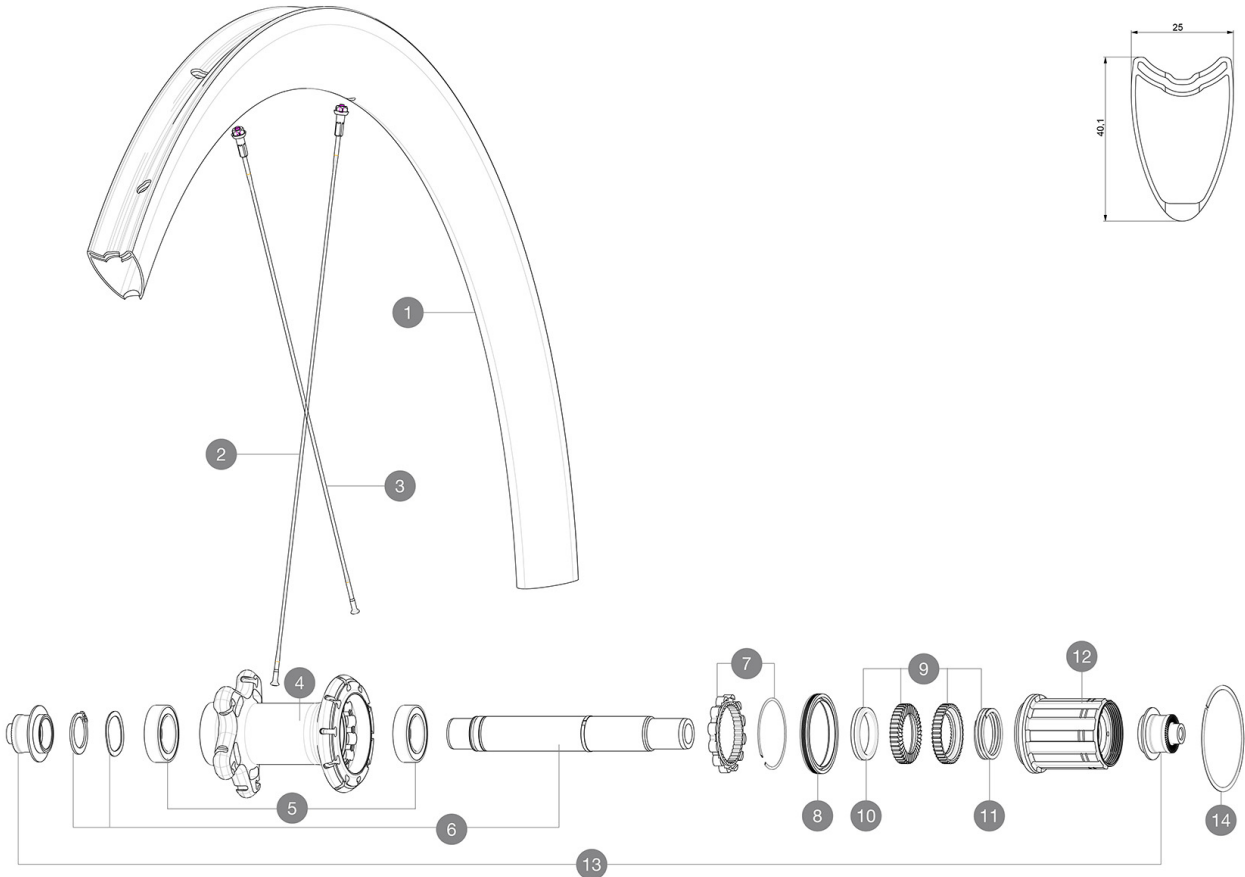

参照ホイール

R30221 Cosmic Pro Carb SL T 19 Rr

ASTM A201 2 : 15A 120A 25A 32mm
 120A 25A 32mm
 25A 32mm
 23mm 8.7 bars - 125 psi, 25mm 7.7 bars - 110 psi

RIMS

&NBSP;:

1	V2737013	KIT REAR RIM COSMIC PRO CARBON SL T 19
---	----------	--

SPOKES

2	V3663801	KIT 12 FRT KSYR PRO CARB SL C/UST/T & NDS COSMIC PRO CARB
2	V3665401	SH 1 FRT 271 + 1 NDS 285 COSMIC PRO CARBON SL T 19
3	V3663901	STAMPED NON DRIVE SIDE BUTTED AERO STAINLESS SPOKE 261 + alu

HUB SHELLS

4	N/A	HUB BODY
5	V2560401	KIT ID360 2 BEARINGS 17x28x7 + CIRCLIP + WAVED WASHER (QRM
6	V2252801	KIT ID360 UB REAR WHEEL AXLE WITH CIRCLIP/WAVE WASHER
7	V2252701	KIT ID360 INSERT SHAPED EAR LOBE > 2017
8	V2251601	ID360 SEAL + GREASE
9	V2251701	ID360 2 RATCHETS + SPRING + GREASE
10	V2500501	Kit 3 ID360 pad for noise reduction
11	V2251801	KIT 3 ID360 ROAD SPRINGS
12	V3430101	HG11 Freewheel Body ID360
14	V2252201	KIT 2 REAR HUB RETENTION RINGS 48mm

ADAPTERS

13	V2253101	KIT REAR AXLE ADAPTOR QUICK RELEASE ID360
----	----------	---