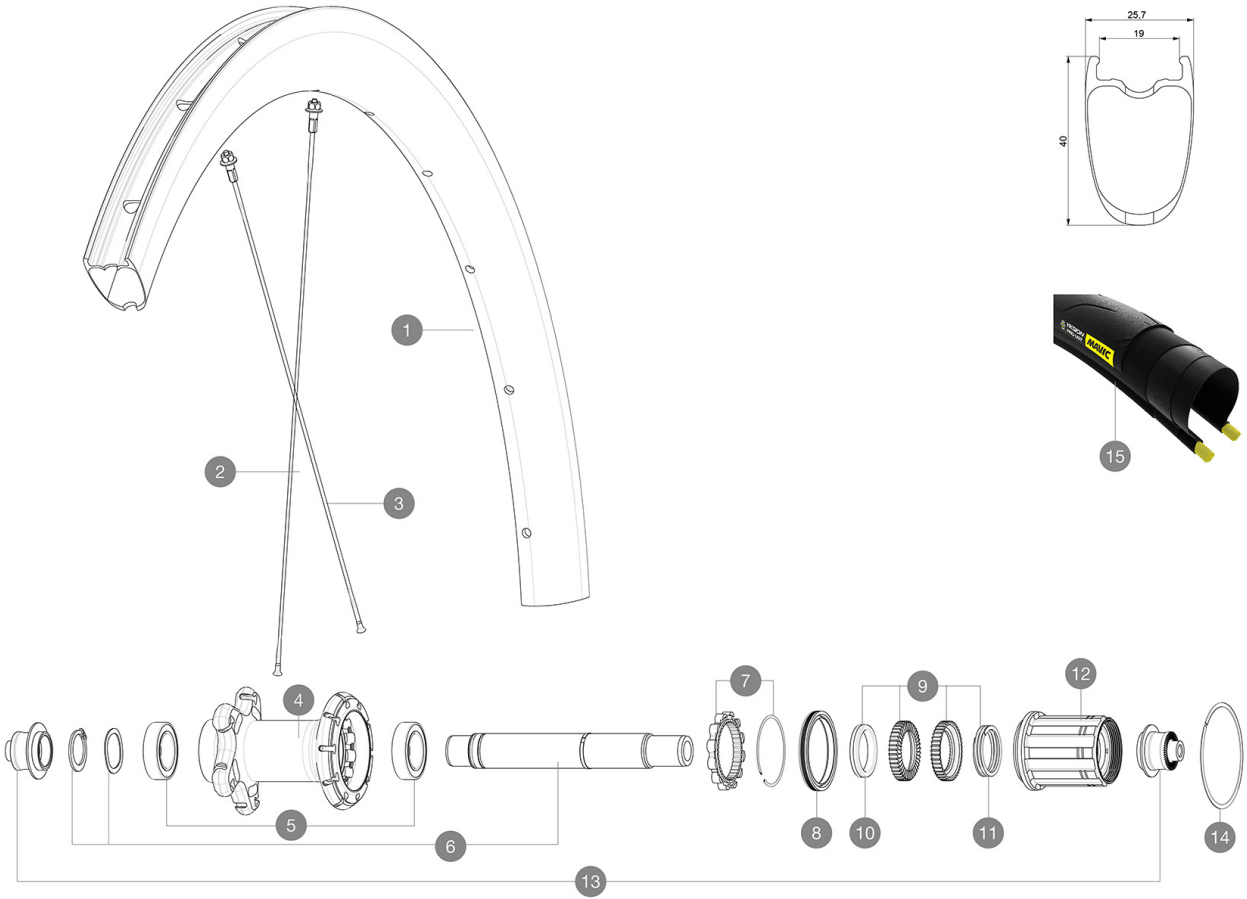

## 参照ホイール

R30151 CosmicProCarb SL UST19 Rr

ASTM A2015 1 : 25mm 32mm  
 120mm 25mm 32mm  
 25mm 6 bars - 87 PSI, 28mm 5 bars - 70 PSI  
 25mm 7 bars - 102 PSI, 28mm 6 bars - 87 PSI

### HUB SHELLS

4	N/A	HUB BODY
5	V2560401	KIT ID360 2 BEARINGS 17x28x7 + CIRCLIP + WAVED WASHER (QRM
6	V2252801	KIT ID360 UB REAR WHEEL AXLE WITH CIRCLIP/WAVE WASHER
7	V2252701	KIT ID360 INSERT SHAPED EAR LOBE > 2017
8	V2251601	ID360 SEAL + GREASE
9	V2251701	ID360 2 RATCHETS + SPRING + GREASE
10	V2500501	Kit 3 ID360 pad for noise reduction
11	V2251801	KIT 3 ID360 ROAD SPRINGS
12	V3430101	HG11 Freewheel Body ID360

14 V2252201 KIT 2 REAR HUB RETENTION RINGS 48mm