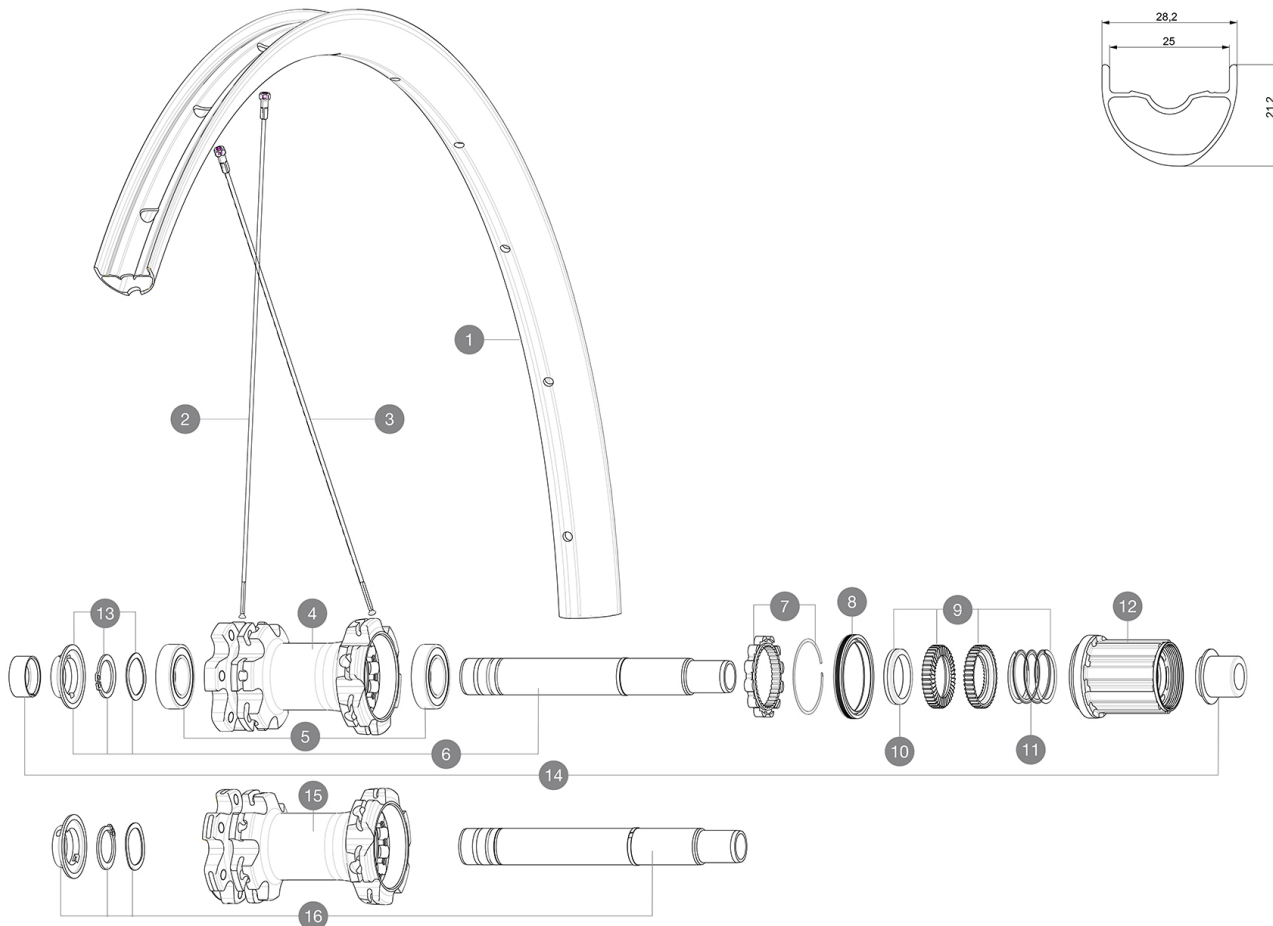

ASTM 3 : 3
120
150
46mm 64mm (1.8" 2.5")

参照ホイール

R24771	Crossmax 27,5 Rr XD	R24791	Crossmax 27,5 Rr Boost XD
R24781	Crossmax 27,5 Rr Boost	R24761	Crossmax 27,5 Rr

RIMS

&NBSP;:

1	V3762515	KIT FRT/REAR RIM CROSSMAX 19 27,5"
	V2700101	UST Tape 28mm for 25 to 27mm wide rims

SPOKES

2	36690101	"12 SPOKES FRONT/OPP DRIVE SIDE CROSSONE 650b/27,5"
3	36690201	27 SPOKES DRIVE SIDE CROSSRONE 650b/27,5" 276mm"

HUB SHELLS

4	N/A	HUB BODY
5	M40076	HUB BEARINGS 17x30x7 6903 x 2
6	V2372101	KIT ID360 135/142 D6T AXLE WITH CLIP
7	V2252701	KIT ID360 INSERT SHAPED EAR LOBE > 2017
8	V2251601	ID360 SEAL + GREASE
9	V2375201	KIT ID360 24 TEETH 2 RATCHET + MTB SPRING + PAD (specific)
10	V2375401	KIT ID360 MTB 24T 3 NOISE REDUCING PADS
11	V2372901	KIT 3 ID360 MTB SPRINGS
12	V3780101	HG9 Alloy MTB Freewheel Body ID360
12	V3740101	XD MTB Freewheel Body ID360
13	V2373001	KIT ADJUST. SYSTEM QRM AUTO ID360 for 17x30x7 bearing
15	N/A	HUB BODY
16	V2372201	KIT ID360 148 D6T AXLE WITH CLIP

OPTIONS

9	V2372801	KIT ID360 2x40 TEETH RATCHETS + MTB SPRING + GREASE + PAD

ADAPTERS

14	V2510701	ID360 EVO REAR AXLE ADAPTERS 12x142mm DCL & D6T
	V2510801	ID360 EVO REAR AXLE ADAPTERS 9x135mm DCL & D6T