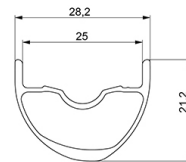

ASTM 3 : 3  
120  
150  
46mm 64mm (1.8" 2.5")

### RIMS

&NBSP;:

|   |          |  |
|---|----------|--|
| 1 | V3762515 | KIT FRT/REAR RIM CROSSMAX 19 27,5"     |
|   | V2700101 | UST Tape 28mm for 25 to 27mm wide rims |

### SPOKES

|   |          |   |
|---|----------|---|
| 2 | 36690101 | "12 SPOKES FRONT/OPP DRIVE SIDE CROSSONE 650b/27,5" |
| 3 | 36690201 | 27 SPOKES DRIVE SIDE CROSSRONE 650b/27,5" 276mm"    |

### HUB SHELLS

|    |          |  |
|----|----------|--|
| 4  | N/A      | HUB BODY   |
| 5  | M40076   | HUB BEARINGS 17x30x7 6903 x 2                              |
| 6  | V2372101 | KIT ID360 135/142 D6T AXLE WITH CLIP                       |
| 7  | V2252701 | KIT ID360 INSERT SHAPED EAR LOBE > 2017                    |
| 8  | V2251601 | ID360 SEAL + GREASE  |
| 9  | V2375201 | KIT ID360 24 TEETH 2 RATCHET + MTB SPRING + PAD (specific) |
| 10 | V2375401 | KIT ID360 MTB 24T 3 NOISE REDUCING PADS                    |
| 11 | V2372901 | KIT 3 ID360 MTB SPRINGS                                    |
| 12 | V3780101 | HG9 Alloy MTB Freewheel Body ID360                         |
| 12 | V3740101 | XD MTB Freewheel Body ID360                                |
| 13 | V2373001 | KIT ADJUST. SYSTEM QRM AUTO ID360 for 17x30x7 bearing      |
| 15 | N/A      | HUB BODY   |
| 16 | V2372201 | KIT ID360 148 D6T AXLE WITH CLIP                           |