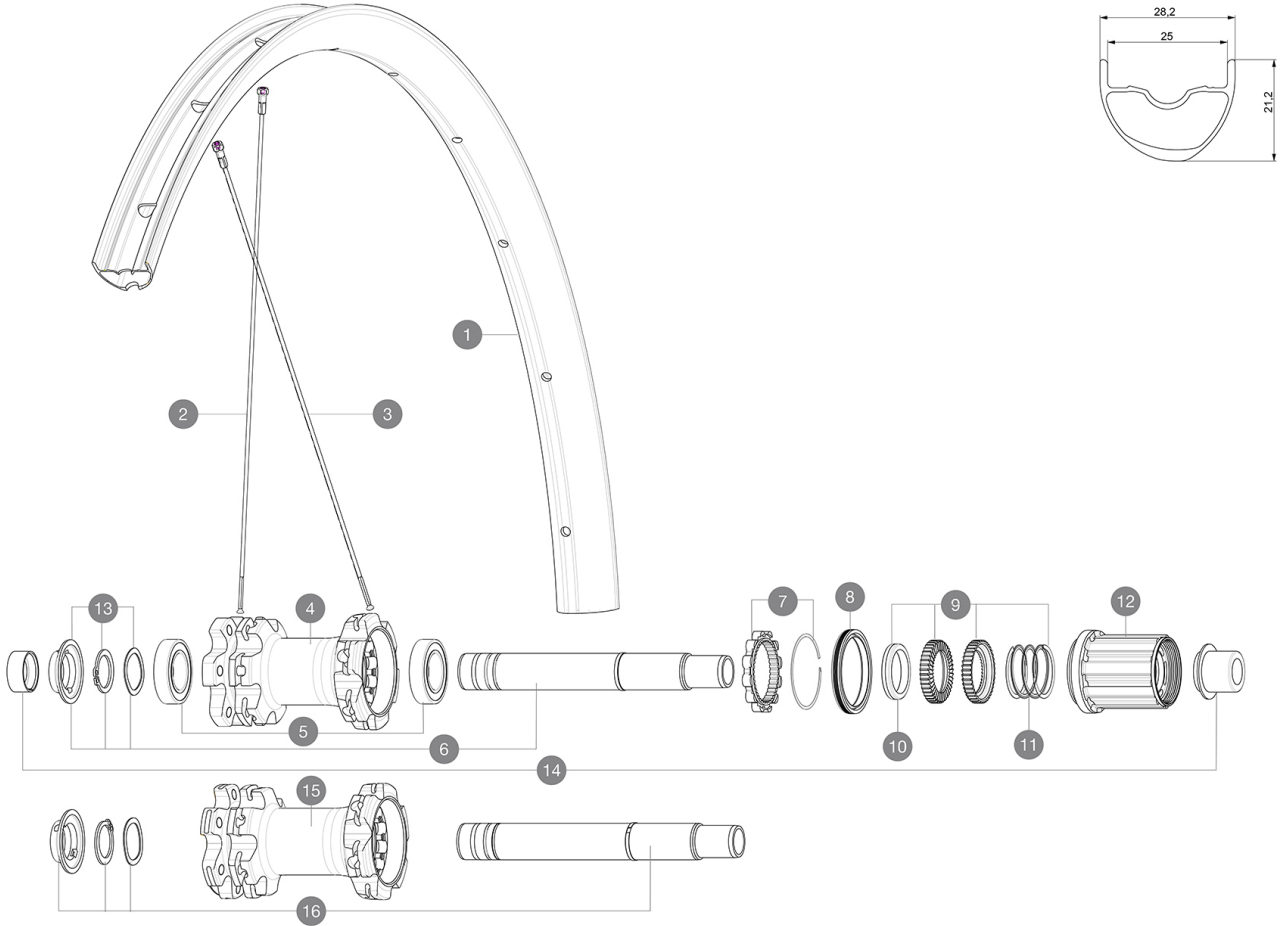

参照ホイール

R24661	Crossmax 29 Rr	R24681	Crossmax 29 Rr Boost
R24671	Crossmax 29 Rr XD	R24691	Crossmax 29 Rr Boost XD

ASTM A2106 3 : 46mm (1.8")
 150mm (5.9")
 46mm (1.8")
 120mm (4.7")

RIMS

&NBSP;:

1	V3762615	KIT FRT/REAR RIM CROSSMAX 19 29"
	V2700101	UST Tape 28mm for 25 to 27mm wide rims

SPOKES

2	36690301	"12 SPOKES FRONT/OPP DRIVE SIDE CROSSONE 29"" 296mm"
3	36690401	"12 SPOKES DRIVE SIDE CROSSRONE 29"" 294mm"

HUB SHELLS

4	N/A	HUB BODY
5	M40076	HUB BEARINGS 17x30x7 6903 x 2
6	V2372101	KIT ID360 135/142 D6T AXLE WITH CLIP
7	V2252701	KIT ID360 INSERT SHAPED EAR LOBE > 2017
8	V2251601	ID360 SEAL + GREASE
9	V2375201	KIT ID360 24 TEETH 2 RATCHET + MTB SPRING + PAD (specific)
10	V2375401	KIT ID360 MTB 24T 3 NOISE REDUCING PADS
11	V2372901	KIT 3 ID360 MTB SPRINGS
12	V3780101	HG9 Alloy MTB Freewheel Body ID360
12	V3740101	XD MTB Freewheel Body ID360
13	V2373001	KIT ADJUST. SYSTEM QRM AUTO ID360 for 17x30x7 bearing
15	N/A	HUB BODY
16	V2372201	KIT ID360 148 D6T AXLE WITH CLIP

OPTIONS

V2372801	KIT ID360 2x40 TEETH RATCHETS + MTB SPRING + GREASE + PAD
----------	---

ADAPTERS

14	V2510701	ID360 EVO REAR AXLE ADAPTERS 12x142mm DCL & D6T
	V2510801	ID360 EVO REAR AXLE ADAPTERS 9x135mm DCL & D6T