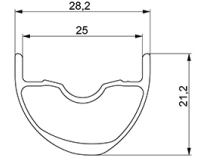

参照ホイール

R24661	Crossmax 29 Rr	R24681	Crossmax 29 Rr Boost
R24671	Crossmax 29 Rr XD	R24691	Crossmax 29 Rr Boost XD

ASTM A2106 3 : 46mm (1.8")
 150mm (5.9")
 46mm (1.8")
 120mm (4.7")

RIMS

&NBSP;:

1	V3762615	KIT FRT/REAR RIM CROSSMAX 19 29"
	V2700101	UST Tape 28mm for 25 to 27mm wide rims

SPOKES

2	36690301	"12 SPOKES FRONT/OPP DRIVE SIDE CROSSONE 29"" 296mm"
3	36690401	"12 SPOKES DRIVE SIDE CROSSRONE 29"" 294mm"

HUB SHELLS

4	N/A	HUB BODY
5	M40076	HUB BEARINGS 17x30x7 6903 x 2
6	V2372101	KIT ID360 135/142 D6T AXLE WITH CLIP
7	V2252701	KIT ID360 INSERT SHAPED EAR LOBE > 2017
8	V2251601	ID360 SEAL + GREASE
9	V2375201	KIT ID360 24 TEETH 2 RATCHET + MTB SPRING + PAD (specific)
10	V2375401	KIT ID360 MTB 24T 3 NOISE REDUCING PADS
11	V2372901	KIT 3 ID360 MTB SPRINGS
12	V3780101	HG9 Alloy MTB Freewheel Body ID360
12	V3740101	XD MTB Freewheel Body ID360
13	V2373001	KIT ADJUST. SYSTEM QRM AUTO ID360 for 17x30x7 bearing
15	N/A	HUB BODY
16	V2372201	KIT ID360 148 D6T AXLE WITH CLIP