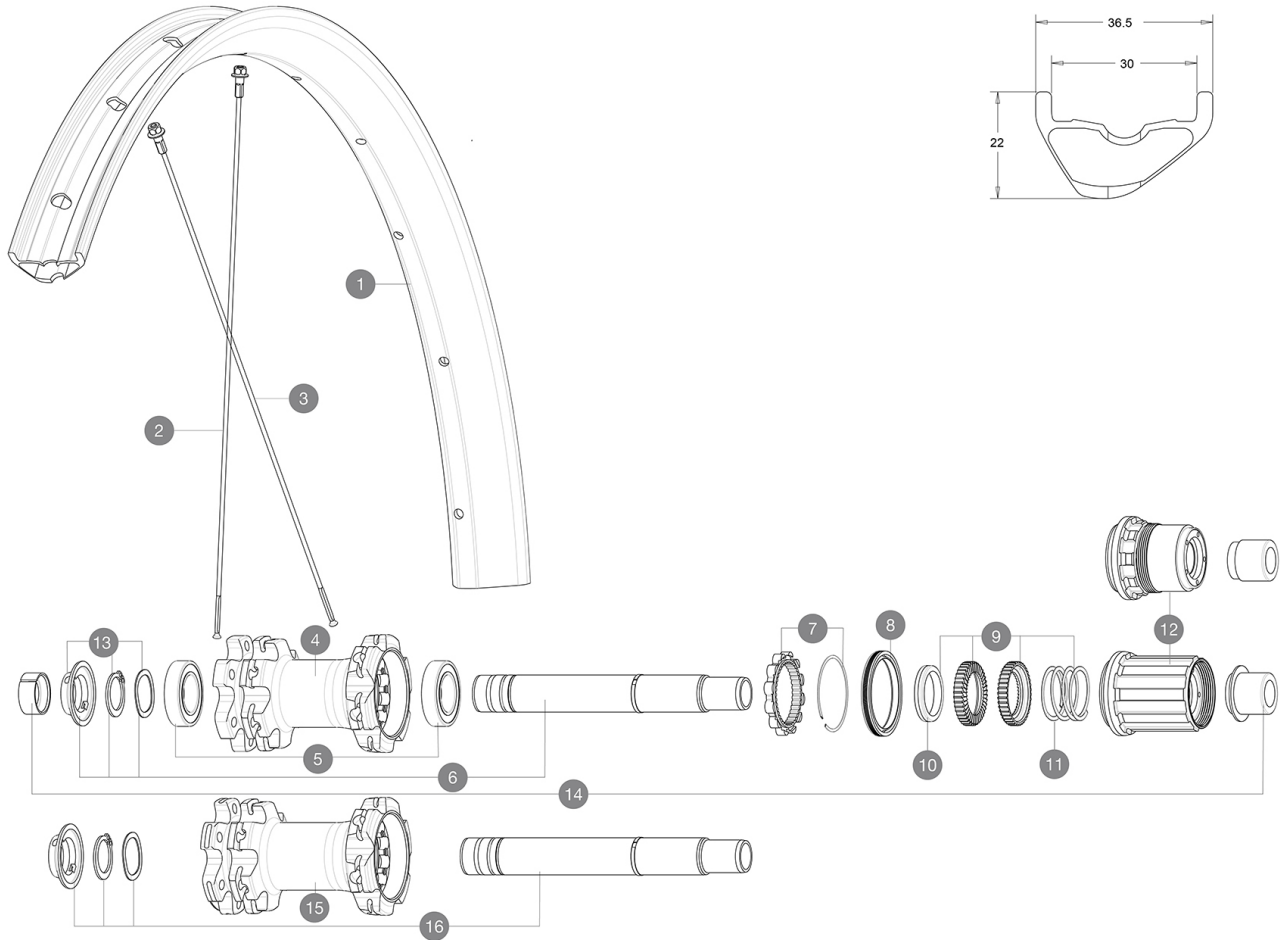

MAVIC XA Elite Carbon

ASTM A2015 3 : 60mm x 76mm (2.35" x 3.0")

参照ホイール

R24331	XA Elite Carbon 27,5 Rr XD	R24351	XA Elite Carbon 27,5 RrBoostXD
R24341	XA Elite Carbon 27,5 Rr Boost	R24311	XA Elite Carbon 27,5 Rr

RIMS

&NBSP;:

1	V3760915	KIT FRT/REAR RIM XA ELITE Carbon 27,5"
	V3750101	35mm UST Green Tape for 30mm wide rims

SPOKES

2	36690201	"12 SPOKES DRIVE SIDE CROSSRONE 650b/27,5" 276mm"
3	V2279101	KIT 12 DS AKSIUM DISC ALLR 12 650 SPK 275mm - while stock la

HUB SHELLS

4	N/A	HUB BODY
5	M40076	HUB BEARINGS 17x30x7 6903 x 2
6	V2372101	KIT ID360 135/142 D6T AXLE WITH CLIP
7	V2252701	KIT ID360 INSERT SHAPED EAR LOBE > 2017
8	V2251601	ID360 SEAL + GREASE
9	V2375201	KIT ID360 24 TEETH 2 RATCHET + MTB SPRING + PAD (specific)
10	V2375401	KIT ID360 MTB 24T 3 NOISE REDUCING PADS
11	V2372901	KIT 3 ID360 MTB SPRINGS
12	V3780101	HG9 Alloy MTB Freewheel Body ID360
12	V3740101	XD MTB Freewheel Body ID360
13	V2373001	KIT ADJUST. SYSTEM QRM AUTO ID360 for 17x30x7 bearing
15	N/A	HUB BODY
16	V2372201	KIT ID360 148 D6T AXLE WITH CLIP

ADAPTERS

14	V2510701	ID360 EVO REAR AXLE ADAPTERS 12x142mm DCL & D6T
	V2510801	ID360 EVO REAR AXLE ADAPTERS 9x135mm DCL & D6T