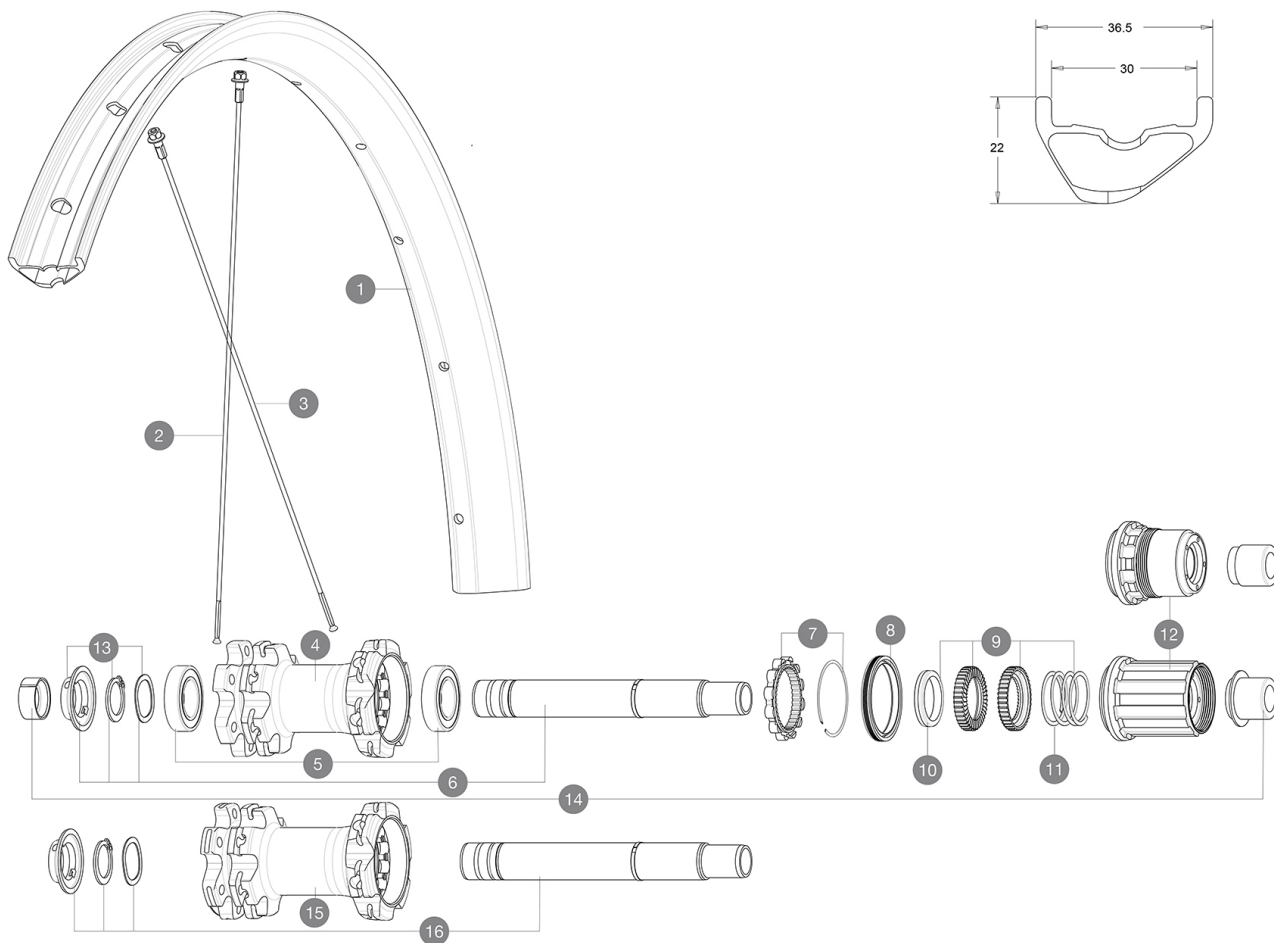

MAVIC XA Elite Carb 29

ASTM A2106 3 : 60mm x 76mm (2.35" x 3.0")

参照ホイール

R24191	XA Elite Carbon 29 Rr	R24221	XA Elite Carbon 29 Rr Boost
R24211	XA Elite Carbon 29 Rr XD	R24231	XA Elite Carbon 29 Rr Boost XD

RIMS

&NBSP;:

1	V3761015	KIT FRT/REAR RIM XA ELITE Carbon 29"
	V3750101	35mm UST Green Tape for 30mm wide rims

SPOKES

2	V2276401	KIT 12 REAR DRIVE SIDE AKSIUM DISC 12mm ROUND SPOKES
3	V2279201	KIT 12 REAR DRIVE SIDE AKSIUM DISC 12mm RND SPK 292mm

HUB SHELLS

4	N/A	HUB BODY
5	M40076	HUB BEARINGS 17x30x7 6903 x 2
6	V2372101	KIT ID360 135/142 D6T AXLE WITH CLIP
7	V2252701	KIT ID360 INSERT SHAPED EAR LOBE > 2017
8	V2251601	ID360 SEAL + GREASE
9	V2375201	KIT ID360 24 TEETH 2 RATCHET + MTB SPRING + PAD (specific)
10	V2375401	KIT ID360 MTB 24T 3 NOISE REDUCING PADS
11	V2372901	KIT 3 ID360 MTB SPRINGS
12	V3780101	HG9 Alloy MTB Freewheel Body ID360
12	V3740101	XD MTB Freewheel Body ID360
13	V2373001	KIT ADJUST. SYSTEM QRM AUTO ID360 for 17x30x7 bearing
15	N/A	HUB BODY
16	V2372201	KIT ID360 148 D6T AXLE WITH CLIP

ADAPTERS

14	V2510701	ID360 EVO REAR AXLE ADAPTERS 12x142mm DCL & D6T
	V2510801	ID360 EVO REAR AXLE ADAPTERS 9x135mm DCL & D6T