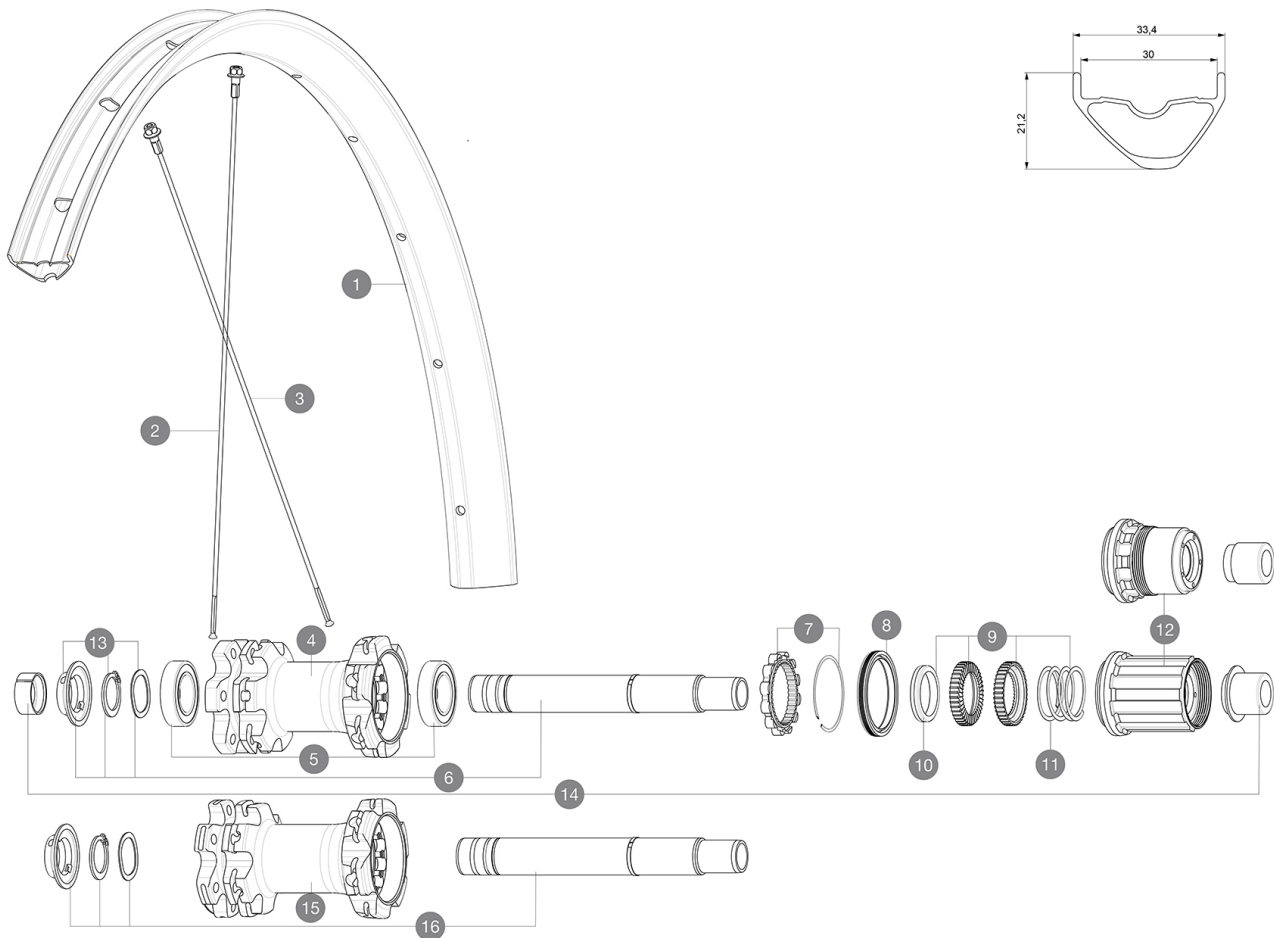

XA Light

参照ホイール

ASTM A2106 3 : 60mm x 76mm (2.35" x 3.0")

RIMS

&NBSP;:

1	V3760615	KIT FRT/REAR RIM XA ELITE 19 27.5"
	V3750101	35mm UST Green Tape for 30mm wide rims

SPOKES

2	V2385301	KIT 12 FT/NDS CROSSMAX LIGHT 27.5" SPK 278mm
3	V2387101	KIT 12 DS XA/CROSSMAX LIGTH 19 27.5" BUTTED ROUND SPOKE 275

HUB SHELLS

4	N/A	HUB BODY
5	M40076	HUB BEARINGS 17x30x7 6903 x 2
6	V2372101	KIT ID360 135/142 D6T AXLE WITH CLIP
7	V2252701	KIT ID360 INSERT SHAPED EAR LOBE > 2017
8	V2251601	ID360 SEAL + GREASE
9	V2375201	KIT ID360 24 TEETH 2 RATCHET + MTB SPRING + PAD (specific)
10	V2375401	KIT ID360 MTB 24T 3 NOISE REDUCING PADS
11	V2372901	KIT 3 ID360 MTB SPRINGS
12	V3780101	HG9 Alloy MTB Freewheel Body ID360
12	V3740101	XD MTB Freewheel Body ID360
13	V2373001	KIT ADJUST. SYSTEM QRM AUTO ID360 for 17x30x7 bearing
15	N/A	HUB BODY
16	V2372201	KIT ID360 148 D6T AXLE WITH CLIP

ADAPTERS

14	V2510701	ID360 EVO REAR AXLE ADAPTERS 12x142mm DCL & D6T
	V2510801	ID360 EVO REAR AXLE ADAPTERS 9x135mm DCL & D6T

XA Light

付属品

QR	
QR	
UST (129 838 01)	

COMPATIBILITY

XD	
15mm	
12mm	

Specifications

ホイールの重み

- Weight Rear 27.5": 990
- Weight Rear 29": 1034