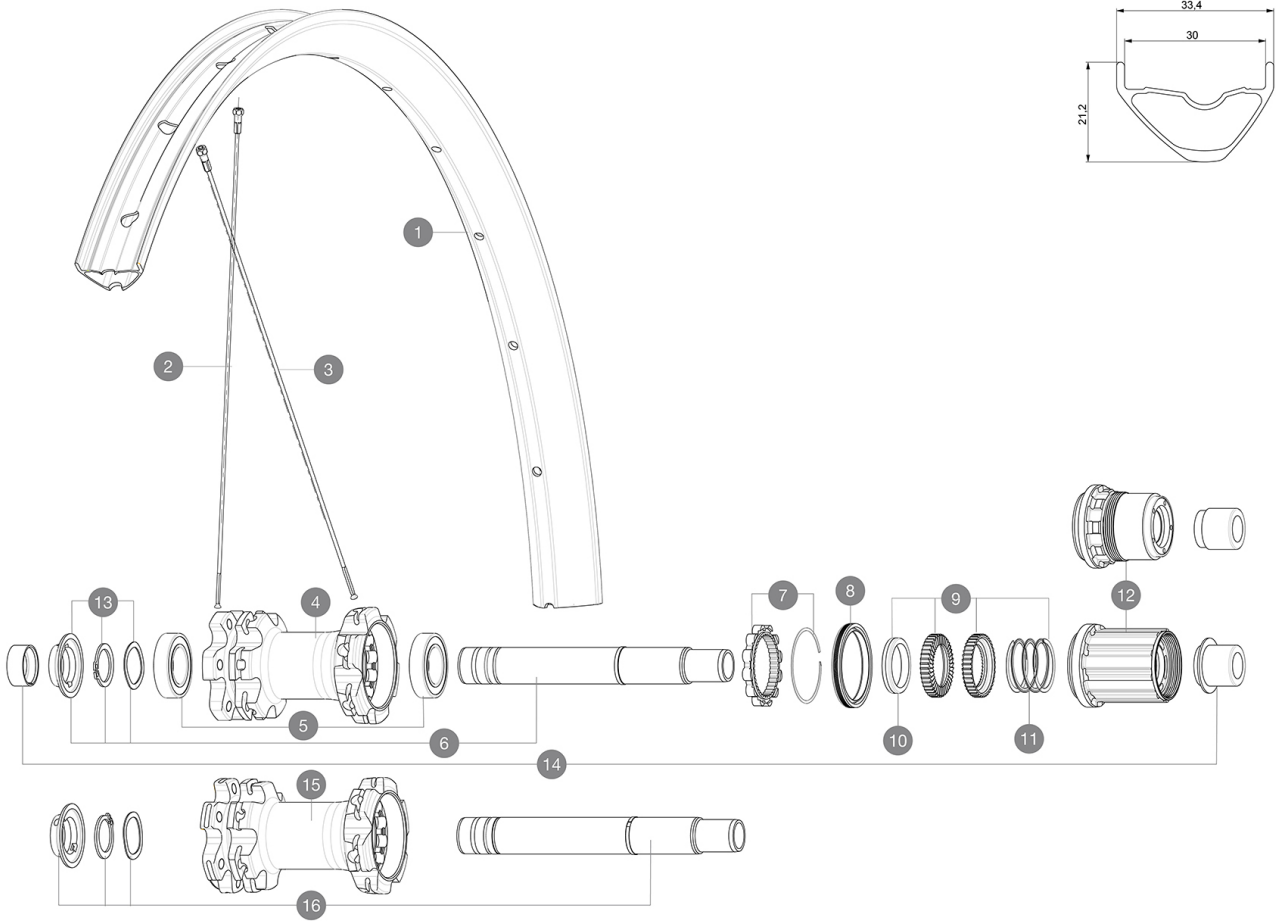

参照ホイール

R25391	XA 29 Rr	R25421	XA 29 Rr Boost
R25411	XA 29 Rr XD	R25431	XA 29 Rr Boost XD

ASTM A2106 3 : 60mm x 76mm (2.35" x 3.0")

RIMS

&NBSP;:

1	V3762115	KIT FRT/REAR RIM XA 19 29"
	V3750101	35mm UST Green Tape for 30mm wide rims

SPOKES

2	36690301	"12 SPOKES FRONT/OPP DRIVE SIDE CROSSONE 29"" 296mm"
3	36690401	"12 SPOKES DRIVE SIDE CROSSRONE 29"" 294mm"

HUB SHELLS

4	N/A	HUB BODY
5	M40076	HUB BEARINGS 17x30x7 6903 x 2
6	V2372101	KIT ID360 135/142 D6T AXLE WITH CLIP
7	V2252701	KIT ID360 INSERT SHAPED EAR LOBE > 2017
8	V2251601	ID360 SEAL + GREASE
9	V2375201	KIT ID360 24 TEETH 2 RATCHET + MTB SPRING + PAD (specific)
10	V2375401	KIT ID360 MTB 24T 3 NOISE REDUCING PADS
11	V2372901	KIT 3 ID360 MTB SPRINGS
12	V3780101	HG9 Alloy MTB Freewheel Body ID360
12	V3740101	XD MTB Freewheel Body ID360
13	V2373001	KIT ADJUST. SYSTEM QRM AUTO ID360 for 17x30x7 bearing
15	N/A	HUB BODY
16	V2372201	KIT ID360 148 D6T AXLE WITH CLIP

ADAPTERS

14	V2510701	ID360 EVO REAR AXLE ADAPTERS 12x142mm DCL & D6T
	V2510801	ID360 EVO REAR AXLE ADAPTERS 9x135mm DCL & D6T