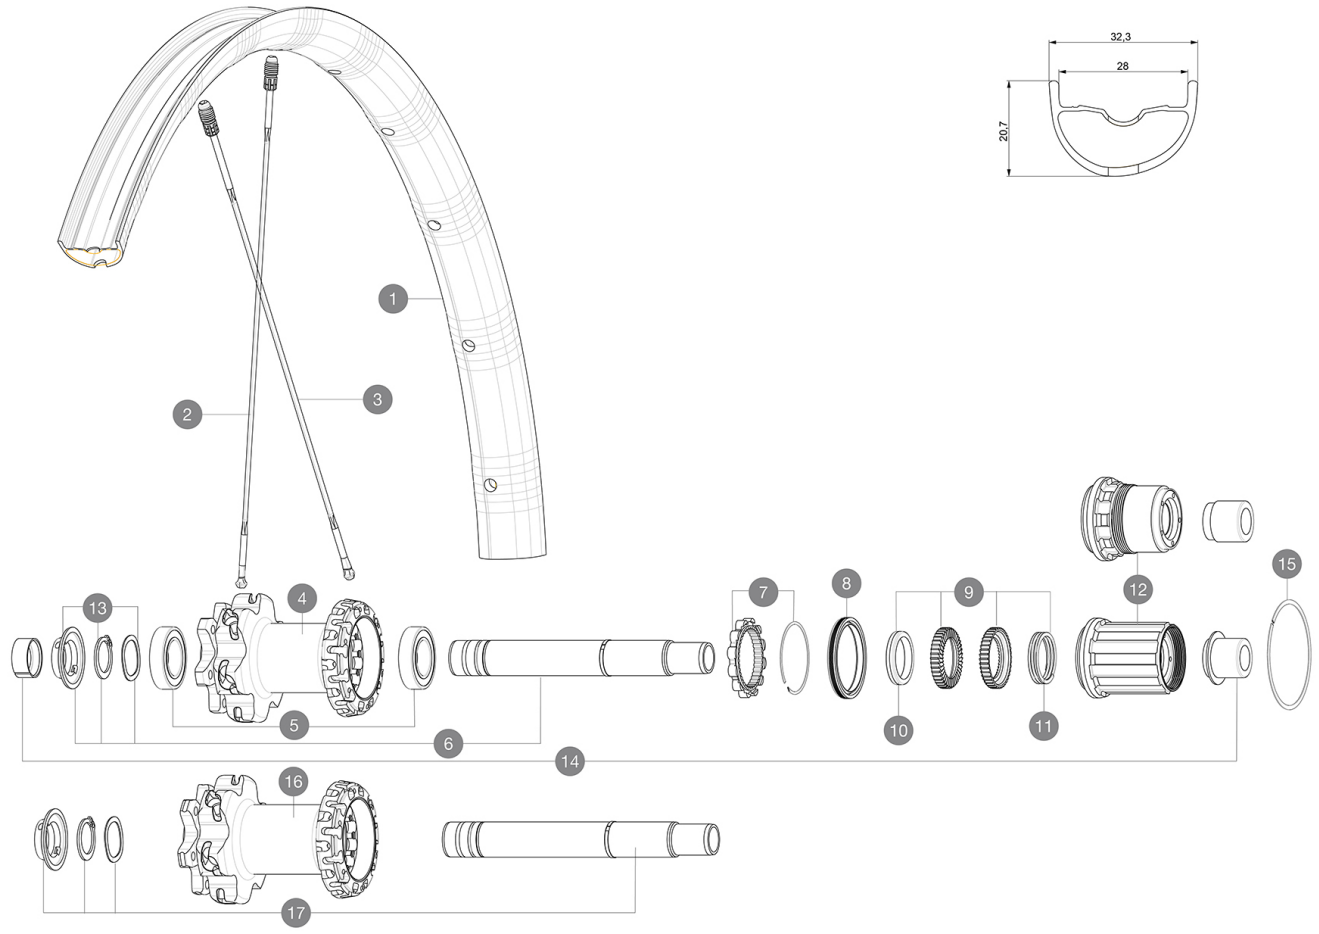

# Deemax Pro 29

ASTM A476 4 : 46mm x 64mm (1.8" x 2.5")

### RIMS

&NBSP;:

|   |          |                                |
|---|----------|--------------------------------|
| 1 | V3762413 | KIT REAR RIM DEEMAX PRO 19 29" |
|---|----------|--------------------------------|

### SPOKES

|   |          |   |
|---|----------|---|
| 2 | V3820601 | KIT 2 FRT/NDS STAMPED SPOKE 293mm DEEMAX PRO 29" - while st |
| 2 | A7209901 | KIT 12 FT/NDS CROSSMAX XL/DEEMAX PRO 19 29" SPK 293mm       |
| 3 | V2386501 | KIT 12 DS CROSSMAX PRO/XA PRO/DEEMAX PRO 19 29" ALU SPOKE 2 |