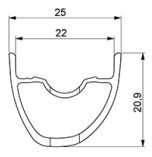

Crossmax Pro 27,5

参照ホイール

R26721	Xmax Pro 27,5 19 Rr XD	R26811	Xmax Pro 27,5 19 Rr Offset
R26731	Xmax Pro 27,5 19 Rr Boost	R26711	Xmax Pro 27,5 19 Rr
R26741	Xmax Pro 27,5 19 Rr Boost XD		

ASTM A2015 3 : 36mm x 64 mm (1.4" x 2.5")

RIMS

&NBSP;:

1	V2319413	KIT REAR RIM CROSSMAX PRO 19 27,5"
1	V3765213	KIT REAR RIM CROSSMAX PRO 19 27,5" Offset

SPOKES

2	V2384701	KIT 12 FRONT + 1 REAR NON-DRIVE SIDE BUTTED ZICRAL SPOKES
3	V2386601	KIT 12 DS CROSSMAX PRO/XA PRO/E-DEEMAX PRO 19 27,5" BUTTED

HUB SHELLS

4	N/A	HUB BODY
5	M40076	HUB BEARINGS 17x30x7 6903 x 2
6	V2372101	KIT ID360 135/142 D6T AXLE WITH CLIP
7	V2252701	KIT ID360 INSERT SHAPED EAR LOBE > 2017
8	V2251601	ID360 SEAL + GREASE
9	V2375201	KIT ID360 24 TEETH 2 RATCHET + MTB SPRING + PAD (specific)
10	V2375401	KIT ID360 MTB 24T 3 NOISE REDUCING PADS
11	V2372901	KIT 3 ID360 MTB SPRINGS
12	V3780101	HG9 Alloy MTB Freewheel Body ID360
12	V3740101	XD MTB Freewheel Body ID360
13	V2373001	KIT ADJUST. SYSTEM QRM AUTO ID360 for 17x30x7 bearing
15	V2252201	KIT 2 REAR HUB RETENTION RINGS 48mm
16	N/A	HUB BODY
17	V2372201	KIT ID360 148 D6T AXLE WITH CLIP