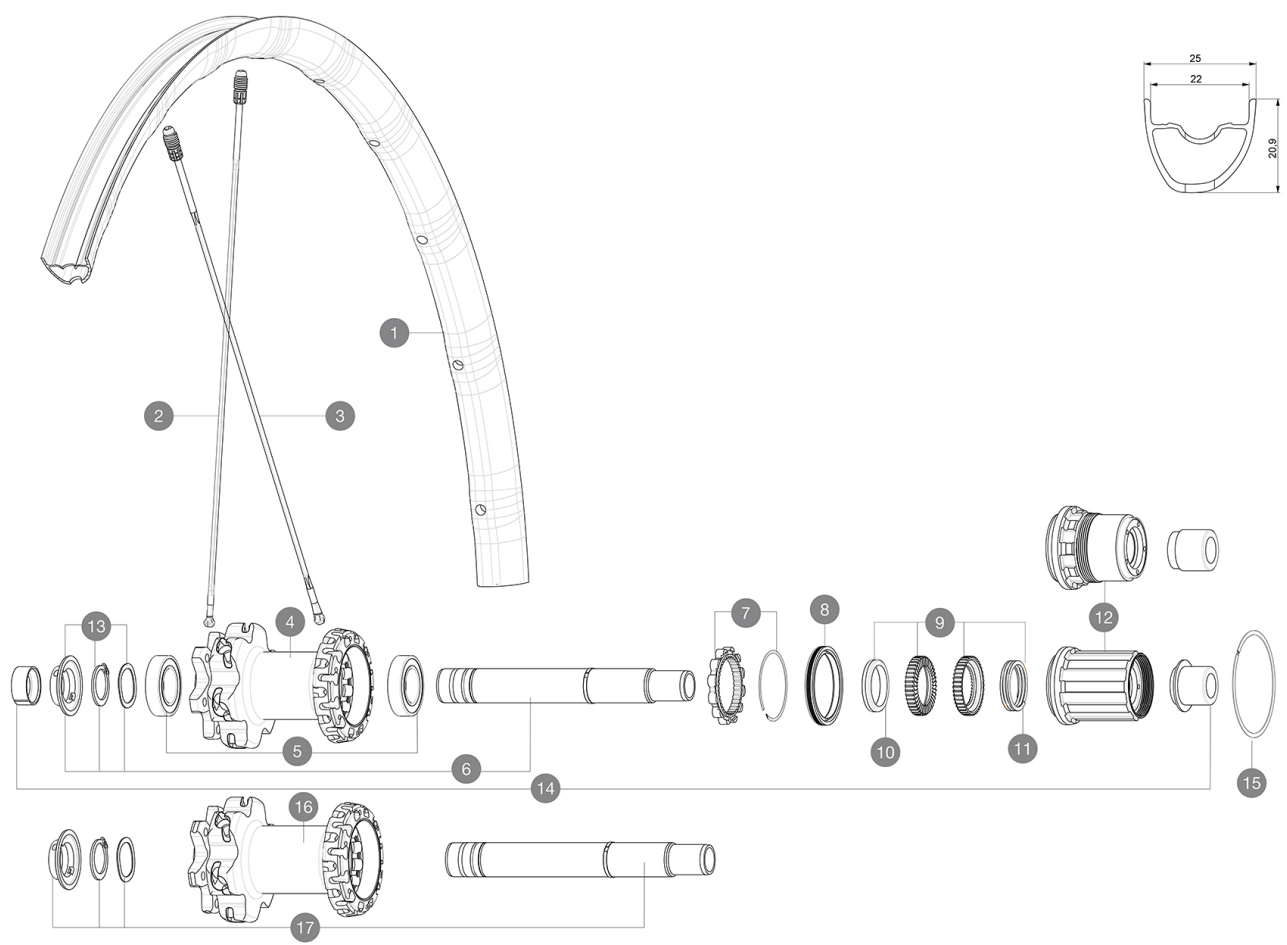

Crossmax Pro 27,5

参照ホイール

R26721	Xmax Pro 27,5 19 Rr XD	R26811	Xmax Pro 27,5 19 Rr Offset
R26731	Xmax Pro 27,5 19 Rr Boost	R26711	Xmax Pro 27,5 19 Rr
R26741	Xmax Pro 27,5 19 Rr Boost XD		

ASTM A2015 3 : 36mm x 64 mm (1.4" x 2.5")

RIMS

&NBSP;:

1	V2319413	KIT REAR RIM CROSSMAX PRO 19 27,5"
1	V3765213	KIT REAR RIM CROSSMAX PRO 19 27,5" Offset

SPOKES

2	V2384701	KIT 12 FRONT + 1 REAR NON-DRIVE SIDE BUTTED ZICRAL SPOKES
3	V2386601	KIT 12 DS CROSSMAX PRO/XA PRO/E-DEEMAX PRO 19 27,5" BUTTED

HUB SHELLS

4	N/A	HUB BODY
5	M40076	HUB BEARINGS 17x30x7 6903 x 2
6	V2372101	KIT ID360 135/142 D6T AXLE WITH CLIP
7	V2252701	KIT ID360 INSERT SHAPED EAR LOBE > 2017
8	V2251601	ID360 SEAL + GREASE
9	V2375201	KIT ID360 24 TEETH 2 RATCHET + MTB SPRING + PAD (specific)
10	V2375401	KIT ID360 MTB 24T 3 NOISE REDUCING PADS
11	V2372901	KIT 3 ID360 MTB SPRINGS
12	V3780101	HG9 Alloy MTB Freewheel Body ID360
12	V3740101	XD MTB Freewheel Body ID360
13	V2373001	KIT ADJUST. SYSTEM QRM AUTO ID360 for 17x30x7 bearing
15	V2252201	KIT 2 REAR HUB RETENTION RINGS 48mm
16	N/A	HUB BODY
17	V2372201	KIT ID360 148 D6T AXLE WITH CLIP

OPTIONS

V2372801	KIT ID360 2x40 TEETH RATCHETS + MTB SPRING + GREASE + PAD
----------	---

ADAPTERS

14	V2510701	ID360 EVO REAR AXLE ADAPTERS 12x142mm DCL & D6T
	V2510801	ID360 EVO REAR AXLE ADAPTERS 9x135mm DCL & D6T