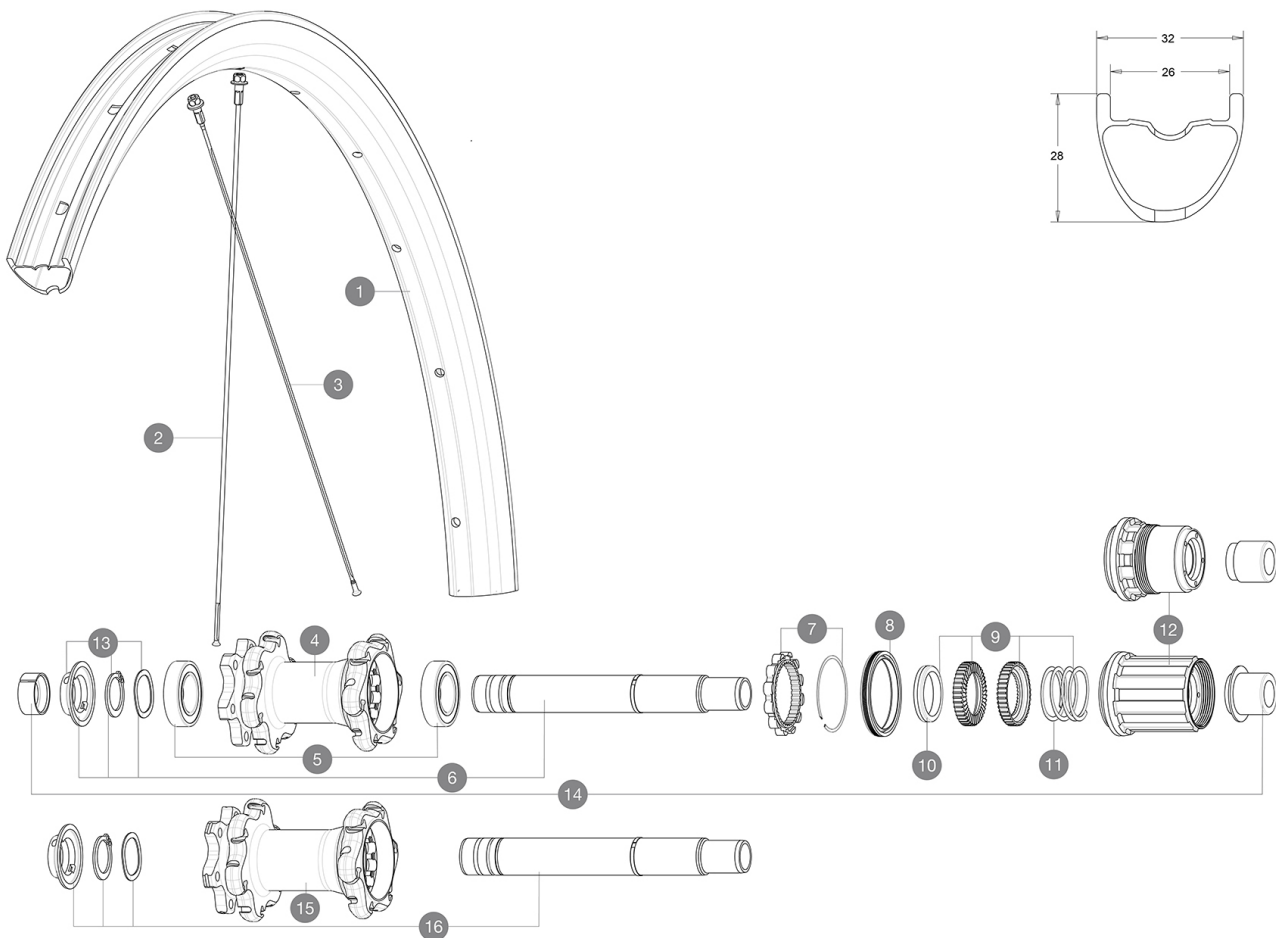

## 参照ホイール

ASTM A2015 3 : 3 : 46mm x 64mm (1.8" x 2.5")

### HUB SHELLS

4	N/A	HUB BODY
5	M40076	HUB BEARINGS 17x30x7 6903 x 2
6	V2372101	KIT ID360 135/142 D6T AXLE WITH CLIP
7	V2252701	KIT ID360 INSERT SHAPED EAR LOBE > 2017
8	V2251601	ID360 SEAL + GREASE
9	V2375201	KIT ID360 24 TEETH 2 RATCHET + MTB SPRING + PAD (specific)
10	V2375401	KIT ID360 MTB 24T 3 NOISE REDUCING PADS
11	V2372901	KIT 3 ID360 MTB SPRINGS
12	V3780101	HG9 Alloy MTB Freewheel Body ID360
12	V3740101	XD MTB Freewheel Body ID360
13	V2373001	KIT ADJUST. SYSTEM QRM AUTO ID360 for 17x30x7 bearing
15	N/A	HUB BODY
16	V2372201	KIT ID360 148 D6T AXLE WITH CLIP

### VERSIONS

6  
110mm  
148mm  
100mm  
135/142mm  
XD

### ホイールの重み

Weight Rear 27.5": 803  
Weight Rear 29": 838