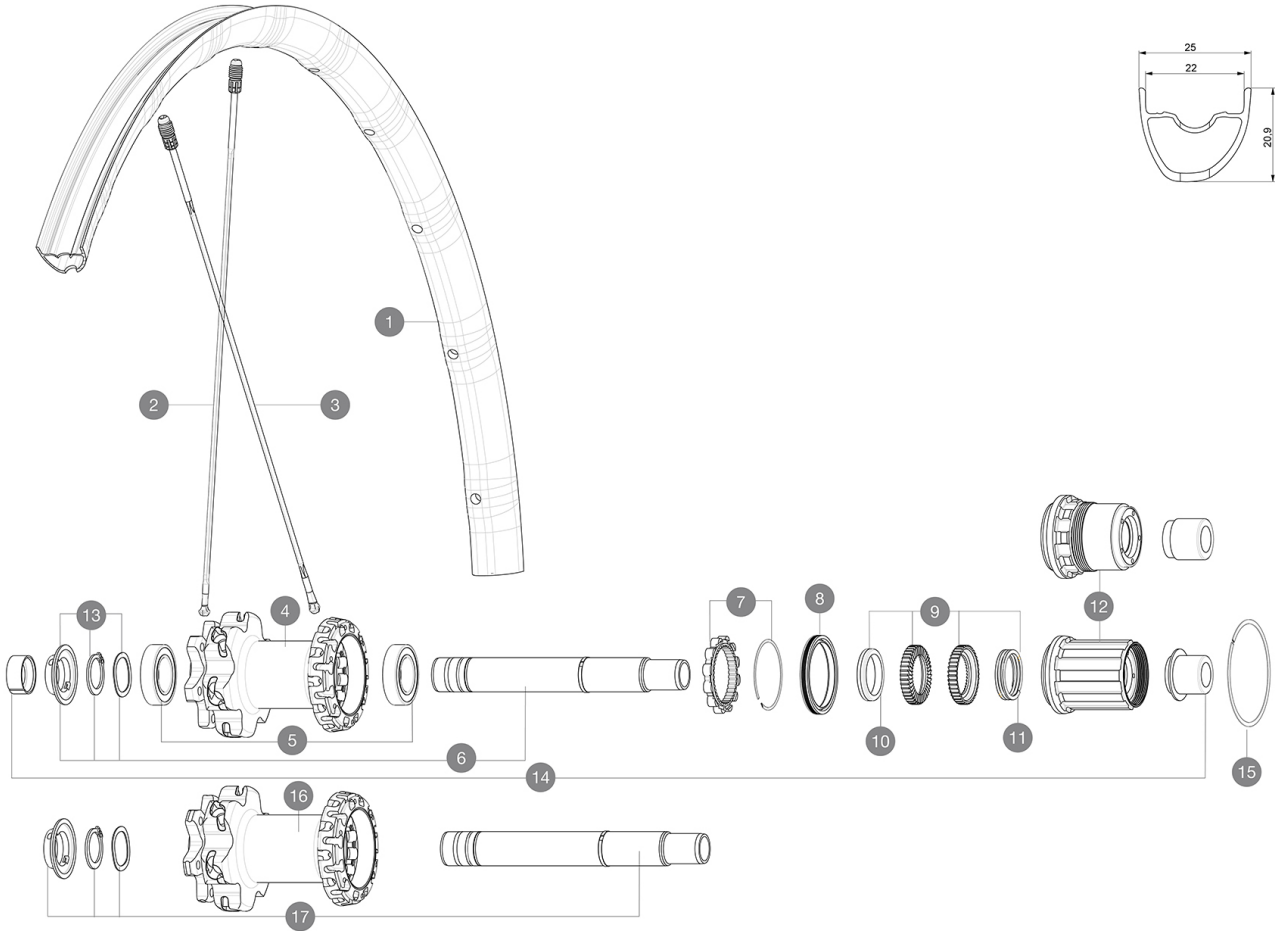

ASTM A240 304 3 : 3
120
36mm 64 mm (1.4" 2.5")
46mm 64mm (1.8" 2.5")

参照ホイール

R26591	Xmax Pro 29 19 Rr	R26631	Xmax Pro 29 19 Rr Boost XD
R26611	Crossmax Pro 29 19 Rr XD Black	R26641	Xmax Pro 29 19 Rr Offset
R26621	Crossmax Pro 29 19 Rr Bst Bk		

RIMS

&NBSP;:

1	V3765313	KIT REAR RIM CROSSMAX PRO 19 29" Offset
1	V2319613	KIT REAR RIM CROSSMAX PRO 19 29" While Stocks lasts

SPOKES

2	V2386401	KIT 1 275mm 27.5" + 1 293mm 29" CROSSMAX PRO STAMPED
2	V2384801	RHT FRONT + 1 REAR NON-DRIVE SIDE BUTTED ZICRAL SPOKES
3	V2386501	RHT 12 DS CROSSMAX PRO/XA PRO/DEEMAX PRO 19 29" ALU SPOKE 2

HUB SHELLS

4	N/A	HUB BODY
5	M40076	HUB BEARINGS 17x30x7 6903 x 2
6	V2372101	KIT ID360 135/142 D6T AXLE WITH CLIP
7	V2252701	KIT ID360 INSERT SHAPED EAR LOBE > 2017
8	V2251601	ID360 SEAL + GREASE
9	V2375201	KIT ID360 24 TEETH 2 RATCHET + MTB SPRING + PAD (specific)
10	V2375401	KIT ID360 MTB 24T 3 NOISE REDUCING PADS
11	V2372901	KIT 3 ID360 MTB SPRINGS
12	V3780101	HG9 Alloy MTB Freewheel Body ID360
12	V3740101	XD MTB Freewheel Body ID360
13	V2373001	KIT ADJUST. SYSTEM QRM AUTO ID360 for 17x30x7 bearing
15	V2252201	KIT 2 REAR HUB RETENTION RINGS 48mm
16	N/A	HUB BODY

17 V2372201 KIT ID360 148 D6T AXLE WITH CLIP

OPTIONS

V2372801 KIT ID360 2x40 TEETH RATCHETS + MTB SPRING + GREASE + PAD

ADAPTERS

14 V2510701 ID360 EVO REAR AXLE ADAPTERS 12x142mm DCL & D6T
V2510801 ID360 EVO REAR AXLE ADAPTERS 9x135mm DCL & D6T