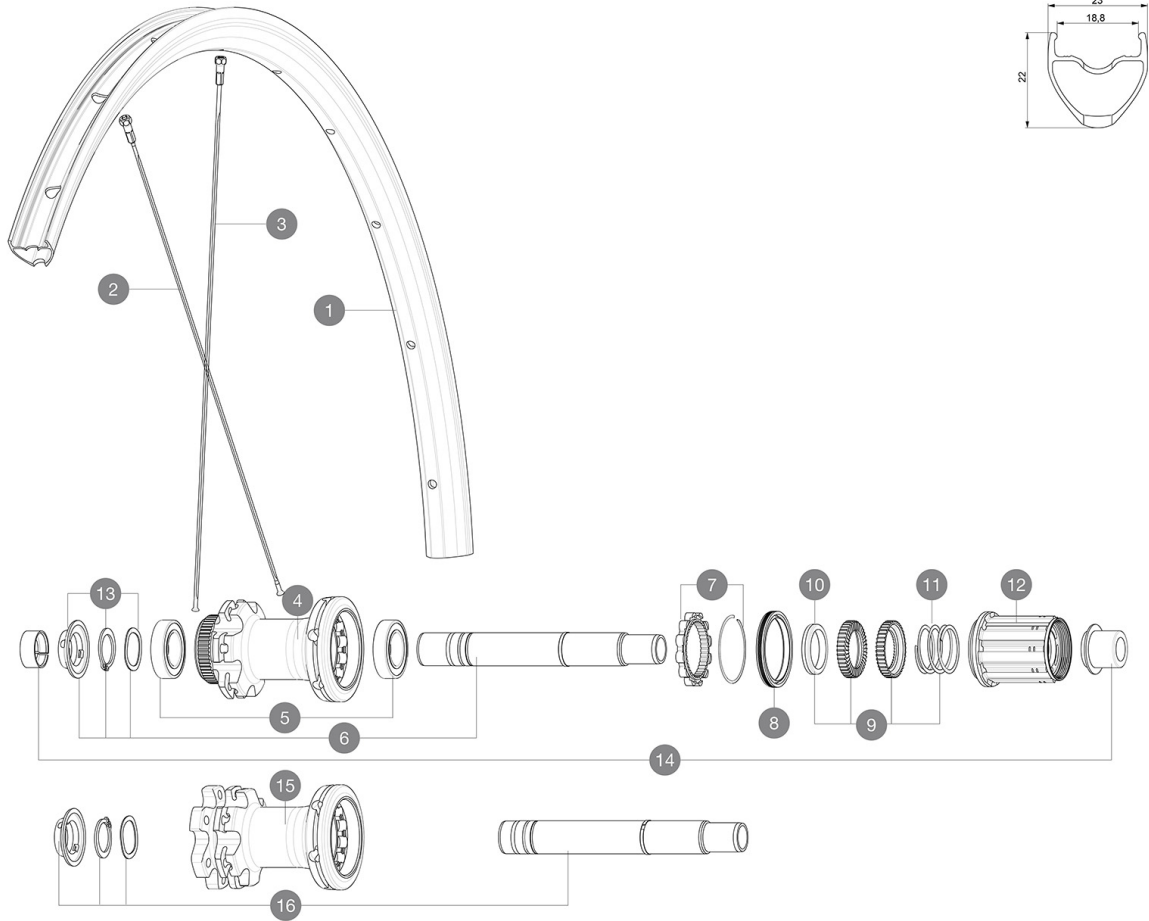

Aksium Elite UST Disc

参照ホイール

ASTM A2106 2 : 15 120 25 32mm
 120 25 32mm
 25 32mm
 25 32mm 8.7 bars - 125 psi, 25mm 7.7 bars - 110 psi

RIMS

&NBSP;:

1	V2736115	KIT FRONT/REAR RIM AKSIUM ELITE UST Disc SUP
	V2620101	UST RIM TAPE 25mm (for 21-24mm wide rim)

SPOKES

2	V3664501	KIT 12 FRT/NDS AKSIUM ELITE UST Disc/KSYRIUM UST Disc FLAT S
3	36689601	"12 SPOKES DRIVE SIDE CROSSROC 29" 293mm"

HUB SHELLS

5	M40076	HUB BEARINGS 17x30x7 6903 x 2
6	V2252901	KIT ID360 CENTER LOCK 135/142mm AXLE WITH CIRCLIP
7	V2252701	KIT ID360 INSERT SHAPED EAR LOBE > 2017
8	V2251601	ID360 SEAL + GREASE
9	V2251701	ID360 2 RATCHETS + SPRING + GREASE
10	V2500501	Kit 3 ID360 pad for noise reduction
11	V2251801	KIT 3 ID360 ROAD SPRINGS
12	V4000101	HG11 STEEL ROAD FREE HUB BODY ID360 - while stock last
12	V3430101	HG11 Freewheel Body ID360
13	V2373001	KIT ADJUST. SYSTEM QRM AUTO ID360 for 17x30x7 bearing
16	V2253001	KIT ID360 6 BOLTS 135/142mm AXLE WITH CIRCLIP

ADAPTERS

14	V2510701	ID360 EVO REAR AXLE ADAPTERS 12x142mm DCL & D6T
	V2510901	ID360 EVO REAR AXLE ADAPTERS 12x135mm DCL & D6T
	V2510801	ID360 EVO REAR AXLE ADAPTERS 9x135mm DCL & D6T