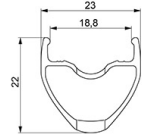

Aksium Elite UST Disc

参照ホイール

ASTM A2106 2 : 15 120 25 32mm
 120 25 32mm
 25 32mm
 25 32mm 8.7 bars - 125 psi, 25mm 7.7 bars - 110 psi

RIMS

&NBSP;:

1	V2736115	KIT FRONT/REAR RIM AKSIUM ELITE UST Disc SUP
	V2620101	UST RIM TAPE 25mm (for 21-24mm wide rim)

SPOKES

2	V3664501	KIT 12 FRT/NDS AKSIUM ELITE UST Disc/KSYRIUM UST Disc FLAT S
3	36689601	"12 SPOKES DRIVE SIDE CROSSROC 29" 293mm"

HUB SHELLS

5	M40076	HUB BEARINGS 17x30x7 6903 x 2
6	V2252901	KIT ID360 CENTER LOCK 135/142mm AXLE WITH CIRCLIP
7	V2252701	KIT ID360 INSERT SHAPED EAR LOBE > 2017
8	V2251601	ID360 SEAL + GREASE
9	V2251701	ID360 2 RATCHETS + SPRING + GREASE
10	V2500501	Kit 3 ID360 pad for noise reduction
11	V2251801	KIT 3 ID360 ROAD SPRINGS
12	V4000101	HG11 STEEL ROAD FREE HUB BODY ID360 - while stock last
12	V3430101	HG11 Freewheel Body ID360
13	V2373001	KIT ADJUST. SYSTEM QRM AUTO ID360 for 17x30x7 bearing
16	V2253001	KIT ID360 6 BOLTS 135/142mm AXLE WITH CIRCLIP

ADAPTERS

14	V2510701	ID360 EVO REAR AXLE ADAPTERS 12x142mm DCL & D6T
	V2510901	ID360 EVO REAR AXLE ADAPTERS 12x135mm DCL & D6T
	V2510801	ID360 EVO REAR AXLE ADAPTERS 9x135mm DCL & D6T