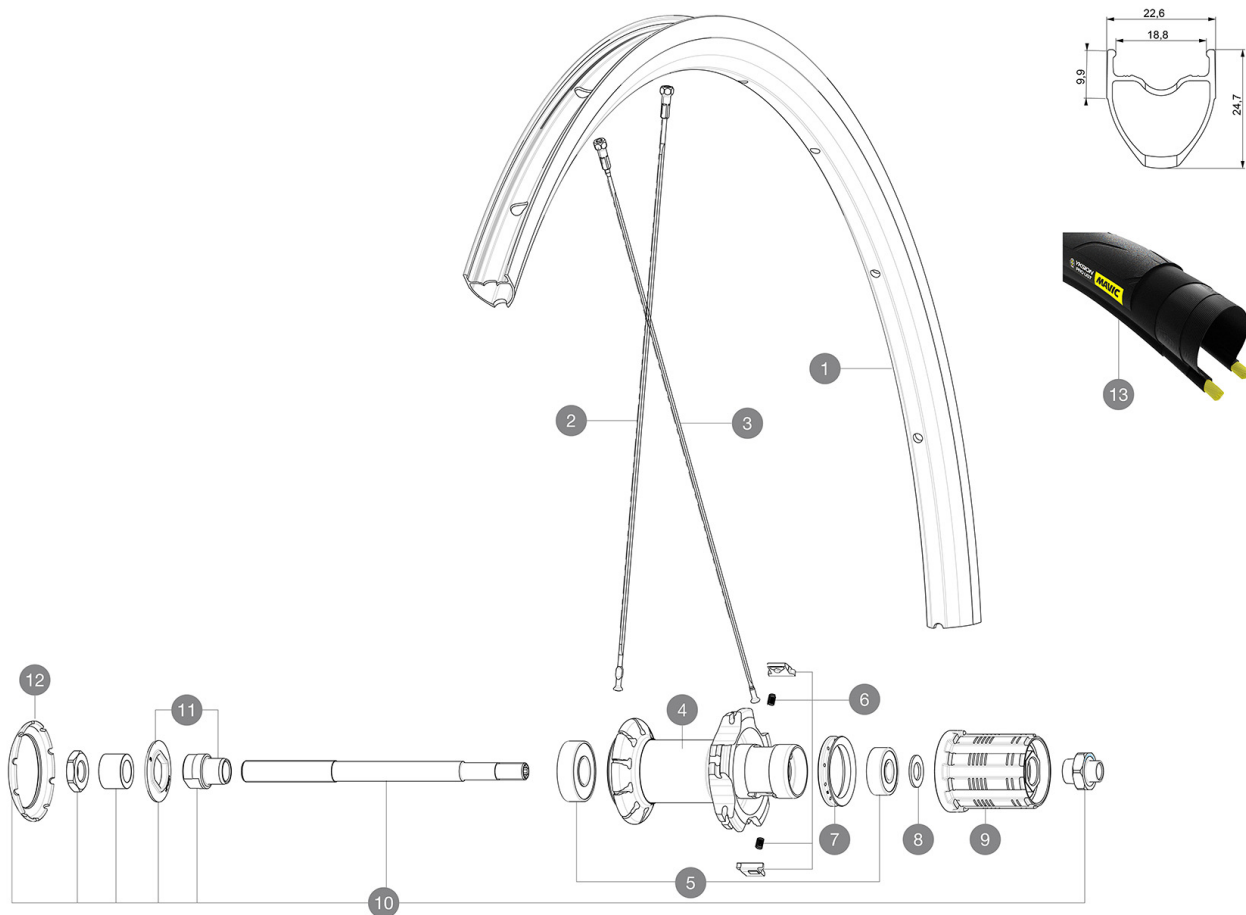

参照ホイール

ASTM A 1013 1 : 25mm 6 bars - 87 PSI, 28mm 5 bars - 70 PSI
 25mm 7 bars - 102 PSI, 28mm 6 bars - 87 PSI

RIMS

&NBSP;:

1	V2735015	KIT FRONT/REAR RIM AKSIUM ELITE UST UB SUP
	V3720101	25mm UST Tape for 19 to 22mm Road Rims

SPOKES

2	V3664701	KIT 10 FRT/NDS AKSIUM ELITE UST FLAT SPOKE 282mm + nipple
3	V3661501	KIT 10 DS AKSIUM 19 FLAT SPOKE 301mm + nipples

HUB SHELLS

5	M40660	REAR HUB 608+6001 BEARINGS
6	M40578	FTSL PAWLS KIT (ROAD WHEELS)
7	99500001	FTSL/FTSX FREEHUB BODY SEAL
8	30872801	SET OF 3 INTERNAL SILVER SPACERS 9mm FTS-L 2013
9	30871101	FTS-L FREEWHEEL BODY HG11 2013 (8 or 9mm axle compatible)
10	99603901	REAR AXLE KSYRIUM EQUIPE 08
11	99603801	SHORT EXPENSIBLE BEARING SUPPORTS > 2008
12	12034401	KIT 3 HUB CAPS AERO 10 SLOTS BLACK

- S6000
- 25mm
- SUP
- UBA
- 6.5mm
- UST
- 19mm
- ETRTO 622x19TC

スポーク

- ABS
- 20
- 2

ホイールハブ

- QRMA
- FTS-L

ホイールの重み

955