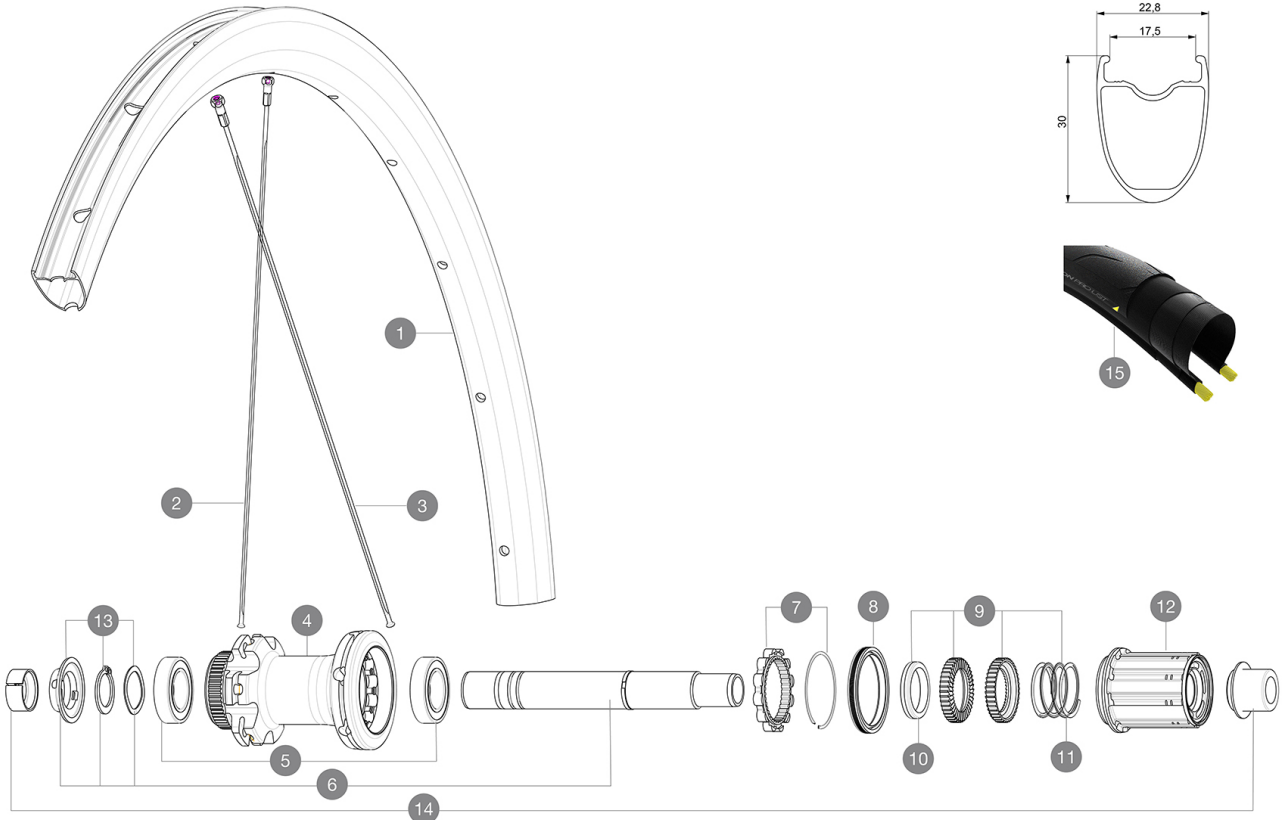

Cosmic Elite UST Disc

参照ホイール

R31961 CosmicElite UST DCL 20 Rr

ASTM A2106 2 : 15 120 25 32mm

RIMS

&NBSP;:

1	V2732715	KIT FRONT/REAR RIM COSMIC ELITE DISC UST
	V2900101	23mm UST Tape For 17 to 18 Wide Road Rims

SPOKES

2	V3660201	KIT 12 FT/NDS COSMIC ELITE UST DISC SPK 288mm
3	V3660301	KIT 12 RR DS COSMIC ELITE UST DISC SPK 286mm

HUB SHELLS

4	N/A	HUB BODY
5	M40076	HUB BEARINGS 17x30x7 6903 x 2
6	V2373401	KIT ID360 135/142 DCL L1 AXLE WITH CLIP
7	V2252701	KIT ID360 INSERT SHAPED EAR LOBE > 2017
8	V2251601	ID360 SEAL + GREASE
9	V2251701	ID360 2 RATCHETS + SPRING + GREASE
10	V2500501	Kit 3 ID360 pad for noise reduction
11	V2251801	KIT 3 ID360 ROAD SPRINGS
12	V4000101	HG11 STEEL ROAD FREE HUB BODY ID360 - while stock last
12	V3430101	HG11 Freewheel Body ID360
13	V2373001	KIT ADJUST. SYSTEM QRM AUTO ID360 for 17x30x7 bearing

ADAPTERS

14	V2510701	ID360 EVO REAR AXLE ADAPTERS 12x142mm DCL & D6T
	V2510901	ID360 EVO REAR AXLE ADAPTERS 12x135mm DCL & D6T
	V2510801	ID360 EVO REAR AXLE ADAPTERS 9x135mm DCL & D6T