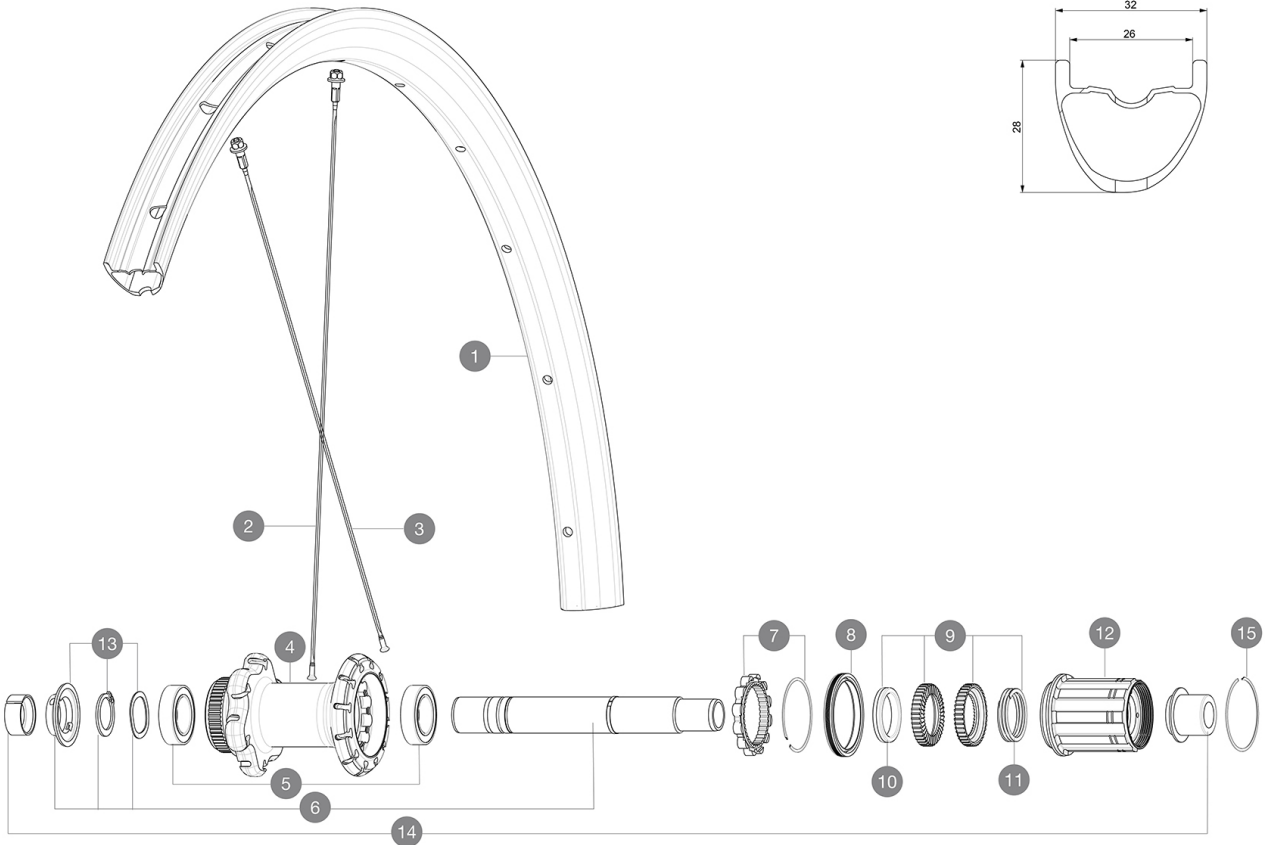

参照ホイール

R33711 AllroadProCarbSL R+ DCL Rr

ASTM A2015 2 : 15A 120A 28 64 mm (1.1" 2.5")

RIMS

&NBSP;:

1	V2739013	KIT REAR RIM ALLROAD PRO CARBON ROAD +
	V2700101	UST Tape 28mm for 25 to 27mm wide rims

SPOKES

2	V3668101	KIT 2 FRT/NDS ALLROAD PRO CARBON ROAD + STP SPOKE 269 +
2	V2387701	RH 12 FRT/REAR XA PRO CARBON 27.5" EXTRA FLAT SPOKE
3	V3668201	KIT 12 DS Allroad Pro Carbon road + extra flat spoke 252 + a

HUB SHELLS

4	N/A	HUB BODY
5	V2560401	KIT ID360 2 BEARINGS 17x28x7 + CIRCLIP + WAVED WASHER (QRM
6	V2252901	KIT ID360 CENTER LOCK 135/142mm AXLE WITH CIRCLIP
7	V2252701	KIT ID360 INSERT SHAPED EAR LOBE > 2017
8	V2251601	ID360 SEAL + GREASE
9	V2251701	ID360 2 RATCHETS + SPRING + GREASE
10	V2500501	Kit 3 ID360 pad for noise reduction
11	V2251801	KIT 3 ID360 ROAD SPRINGS
12	V3430101	HG11 Freewheel Body ID360
13	V2560501	KIT ADJUST. SYSTEM QRM AUTO ID360 for 17x28x7 bearing
15	V2252201	KIT 2 REAR HUB RETENTION RINGS 48mm

ADAPTERS

14	V2510701	ID360 EVO REAR AXLE ADAPTERS 12x142mm DCL & D6T
	V2510801	ID360 EVO REAR AXLE ADAPTERS 9x135mm DCL & D6T
	V2510901	ID360 EVO REAR AXLE ADAPTERS 12x135mm DCL & D6T