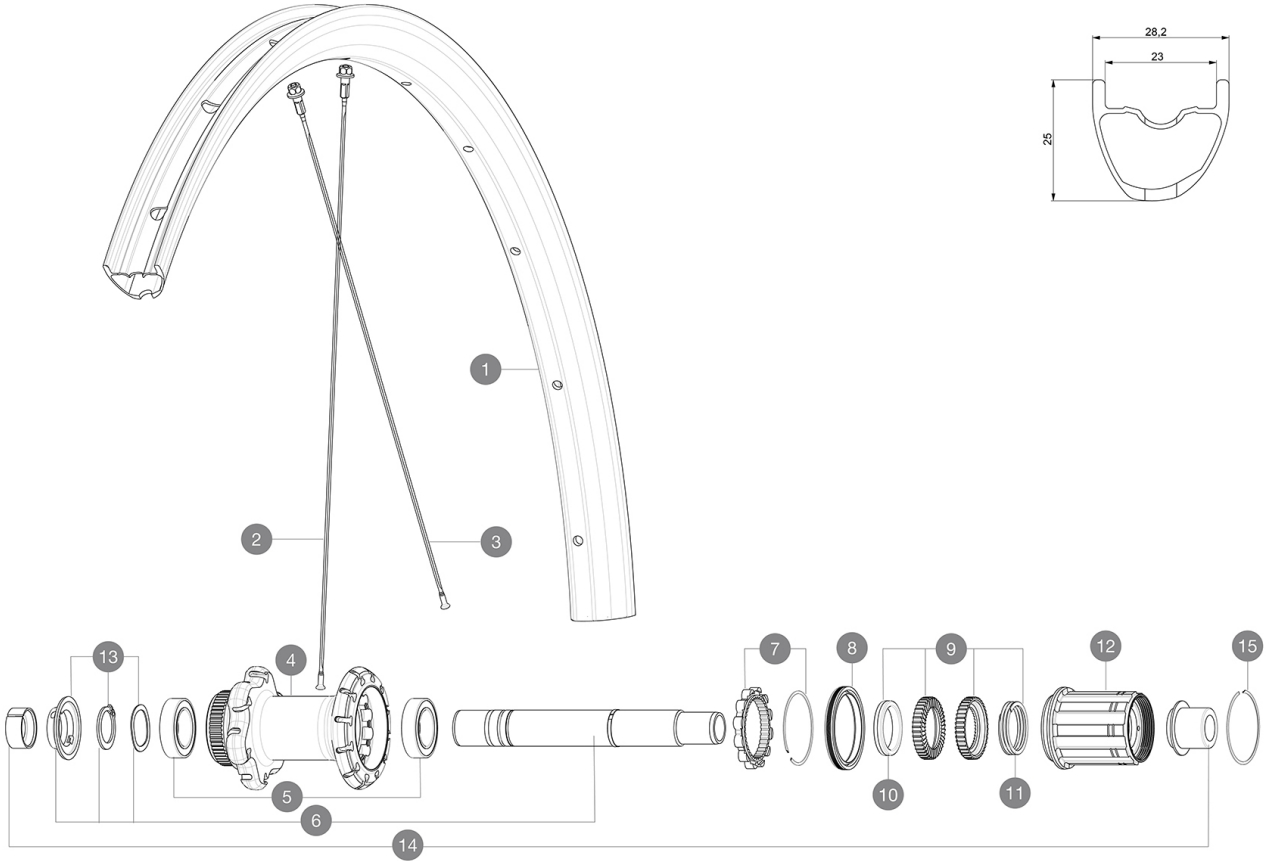

参照ホイール

R32061 Allroad Pro Carb SL DCLRr

ASTM A2015 2 : 15A 120A 28 62 mm (1.1" 2.5")

RIMS

&NBSP;:

1	V4094513	Kit Rear rim Allroad Pro Carbon SL while stock lasts
1	V2738913	KIT REAR RIM ALLROAD PRO CARBON SL -while stock last
	V2620101	UST RIM TAPE 25mm (for 21-24mm wide rim)

TYRES

16	39949936	Yksion Allroad XL
----	----------	-------------------

ADAPTERS

14	V2510701	ID360 EVO REAR AXLE ADAPTERS 12x142mm DCL & D6T
	V2510801	ID360 EVO REAR AXLE ADAPTERS 9x135mm DCL & D6T
	V2510901	ID360 EVO REAR AXLE ADAPTERS 12x135mm DCL & D6T

SPOKES

2	V3821801	KIT 12 FRT/REAR CROSSMAX PRO CARBON 29" EXTRA FLAT SPOKES
2	V3668301	KIT 12 FRT/NDS Allroad Pro Carbon SL stamped spoke 291 + al
3	V2384401	KIT 12 FRONT + REAR NON-DRIVE SIDE BUTTED SPOKES 274mm CROSS

HUB SHELLS

4	N/A	HUB BODY
5	V2560401	KIT ID360 2 BEARINGS 17x28x7 + CIRCLIP + WAVED WASHER (QRM)
6	V2252901	KIT ID360 CENTER LOCK 135/142mm AXLE WITH CIRCLIP
7	V2252701	KIT ID360 INSERT SHAPED EAR LOBE > 2017
8	V2251601	ID360 SEAL + GREASE
9	V2251701	ID360 2 RATCHETS + SPRING + GREASE
10	V2500501	Kit 3 ID360 pad for noise reduction
11	V2251801	KIT 3 ID360 ROAD SPRINGS
12	V3430101	HG11 Freewheel Body ID360
13	V2560501	KIT ADJUST. SYSTEM QRM AUTO ID360 for 17x28x7 bearing
15	V2252201	KIT 2 REAR HUB RETENTION RINGS 48mm