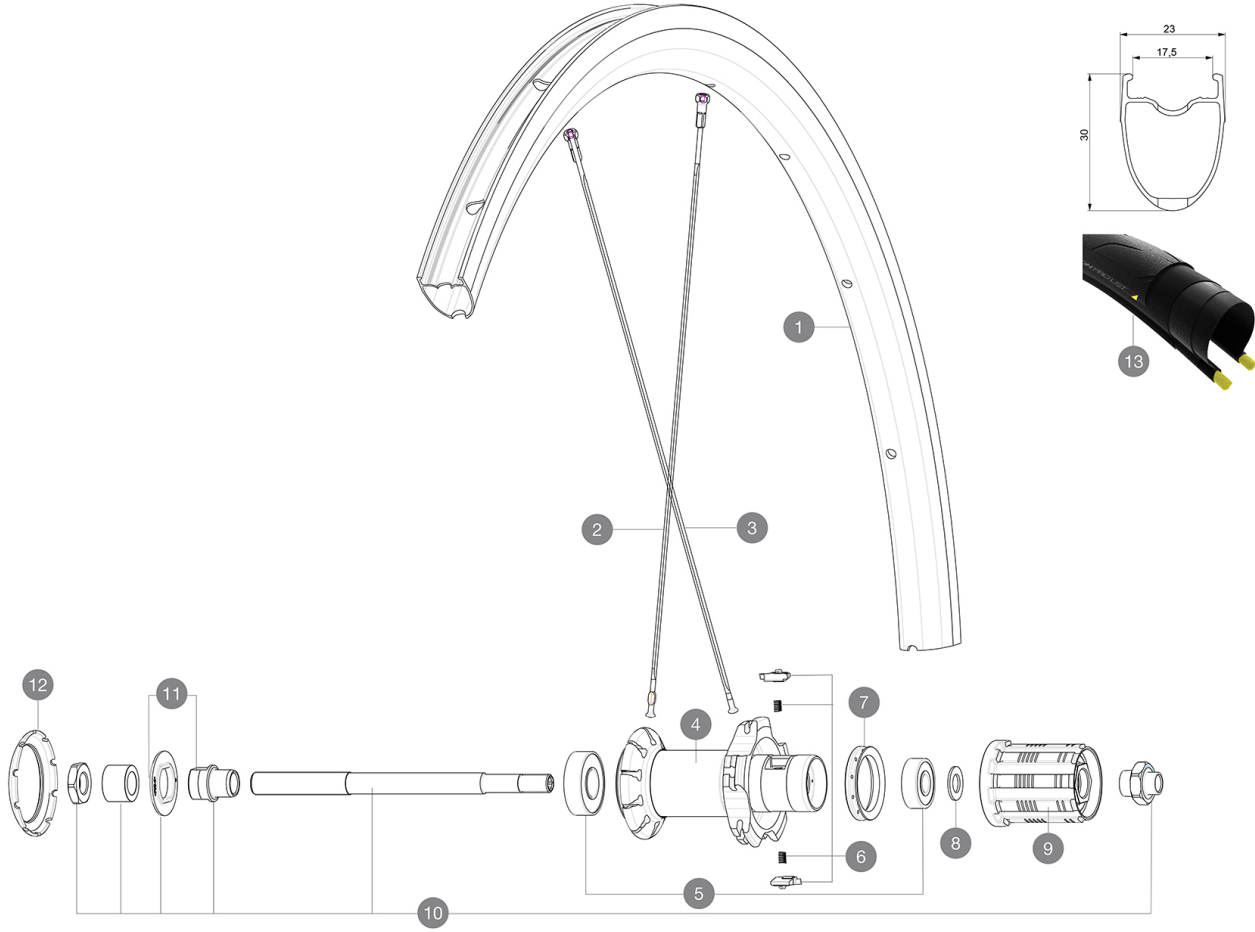

MAVIC Cosmic Elite UST

参照ホイール

R33611 Cosmic Elite UST 20 Rr

ASTM A2106 2 : 15A + 120A 25A 32mm 2A

RIMS

&NBSP;:

1	V2732615 V2900101	KIT FRONT/REAR RIM COSMIC ELITE UST 23mm UST Tape For 17 to 18 Wide Road Rims
---	----------------------	--

SPOKES

2	V2739215	Kit 10 Frt/Rear non drive side Cosmic Elite UST 20 butted sp
3	V3660101	KIT 10 DS COSMIC ELITE UST BUTTED SPOKE 292mm

HUB SHELLS

4	N/A	HUB BODY
5	M40660	REAR HUB 608+6001 BEARINGS
6	M40578	FTSL PAWLS KIT (ROAD WHEELS)
7	99500001	FTSL/FTSX FREEHUB BODY SEAL
8	30872801	SET OF 3 INTERNAL SILVER SPACERS 9mm FTS-L 2013
9	30871101	FTS-L FREEWHEEL BODY HG11 2013 (8 or 9mm axle compatible)
10	99603901	REAR AXLE KSYRIUM EQUIPE 08
11	99603801	SHORT EXPENSIBLE BEARING SUPPORTS > 2008
12	12034401	KIT 3 HUB CAPS AERO 10 SLOTS BLACK

MAVIC Cosmic Elite UST

付属品

MAVIC  (L35546600)	
	
BR101  M40350A  M40351A  MTB  M40352A 	
UST  (L12983800)	
	
	

COMPATIBILITY

Specifications

リム

-  : S6000  30mm
-  : SUP  20  UBA  6.5mm

スポーク