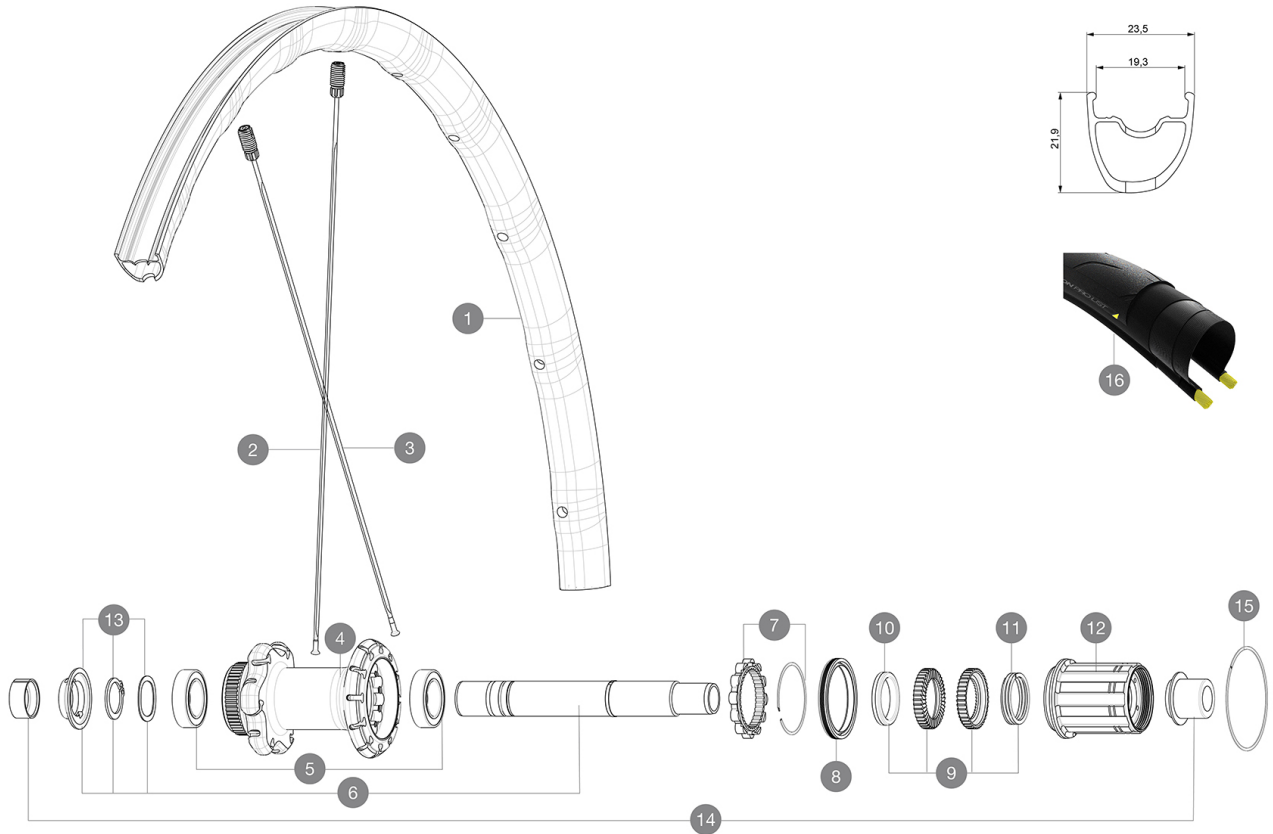

参照ホイール

R33681 Ksyrium EI UST DCL 20 Rr

ASTM A2106 2 : 15 120 25 32mm 2

RIMS

&NBSP;:

1	V2739813	KIT REAR RIM KSYRIUM ELITE DISC UST 20
---	----------	--

SPOKES

2	V2273401	KIT 12 FRT/NON DRIVE SIDE BUTTED SPOKE 297mm
3	V2273501	KIT 12 REAR DRIVE SIDE BUTTED SPOKES 279mm

HUB SHELLS

4	N/A	HUB BODY
5	V2560401	KIT ID360 2 BEARINGS 17x28x7 + CIRCLIP + WAVED WASHER (QRM)
6	V2252901	KIT ID360 CENTER LOCK 135/142mm AXLE WITH CIRCLIP
7	V2252701	KIT ID360 INSERT SHAPED EAR LOBE > 2017
8	V2251601	ID360 SEAL + GREASE
9	V2251701	ID360 2 RATCHETS + SPRING + GREASE
10	V2500501	Kit 3 ID360 pad for noise reduction
11	V2251801	KIT 3 ID360 ROAD SPRINGS
12	V3430101	HG11 Freewheel Body ID360
13	V2560501	KIT ADJUST. SYSTEM QRM AUTO ID360 for 17x28x7 bearing
15	V2252201	KIT 2 REAR HUB RETENTION RINGS 48mm

TYRES

16	39938825	Yksion Pro UST 700x25
----	----------	-----------------------

ADAPTERS

14	V2510701	ID360 EVO REAR AXLE ADAPTERS 12x142mm DCL & D6T
	V2510901	ID360 EVO REAR AXLE ADAPTERS 12x135mm DCL & D6T
	V2510801	ID360 EVO REAR AXLE ADAPTERS 9x135mm DCL & D6T

スポーク

- 24
- 2

ホイールハブ

- 12mmx100mm
- 15mmx100mm
- 12mmx142mm
- 12x135mm

VERSIONS

- RA

ホイールの重み

900