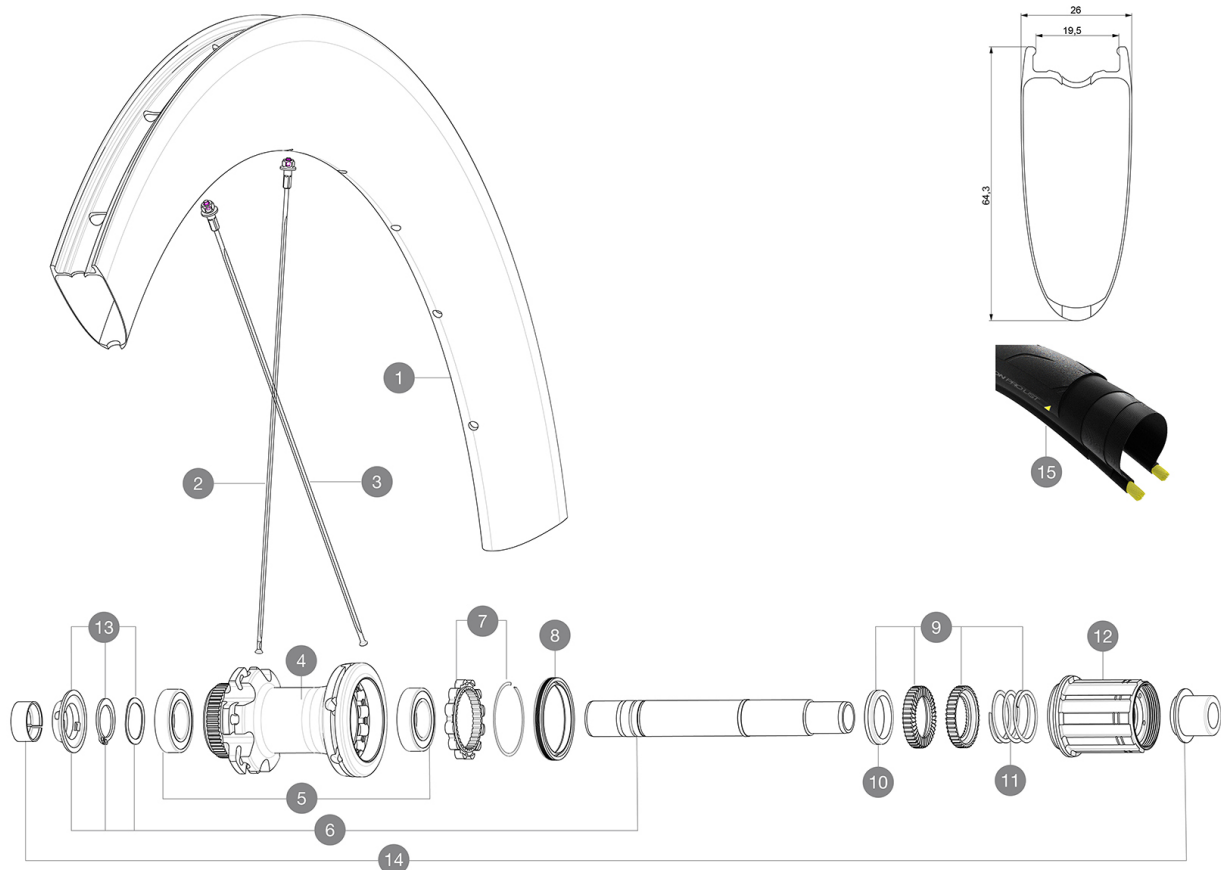

ASTM A2015 1 : 120
120
25 32mm
2

参照ホイール

R33491 Com Pro Carb UST DCL Rr

RIMS

&NBSP;:

1	V2738110	KIT FRONT RIM COMETE PRO CARBON SL UST Disc 19 - while stock
1	V4093115	Kit Front/Rear rim Cosmic SL 65 Disc while stock lasts
	V2620101	UST RIM TAPE 25mm (for 21-24mm wide rim)

SPOKES

2	V4161801	Kit 2 front/rear 256mm stamped butted stainless spoke Comete
2	V4161701	Kit 12 front/rear NDS butted Stainless spoke 256mm Com Pro C
2	V3669001	Kit 2 front/rear 256mm stamped butted spoke Comete Pro Carbo
2	V3668901	Kit 12 front/rear NDS butted spoke 256mm Com Pro Carbon Disc
3	V3669201	Kit 12 rear DS spoke 252mm Com Pro Carbon Disc UST + steel n
3	V4161901	Kit 12 rear DS stainless spoke 252mm Com Pro Carbon Disc UST

HUB SHELLS

4	N/A	HUB BODY
5	M40076	HUB BEARINGS 17x30x7 6903 x 2
6	V2373401	KIT ID360 135/142 DCL L1 AXLE WITH CLIP
7	V2252701	KIT ID360 INSERT SHAPED EAR LOBE > 2017
8	V2251601	ID360 SEAL + GREASE
9	V2251701	ID360 2 RATCHETS + SPRING + GREASE
10	V2500501	Kit 3 ID360 pad for noise reduction
11	V2251801	KIT 3 ID360 ROAD SPRINGS

12	V3430101	HG11 Freewheel Body ID360
13	V2373001	KIT ADJUST. SYSTEM QRM AUTO ID360 for 17x30x7 bearing

ADAPTERS

14	V2510701	ID360 EVO REAR AXLE ADAPTERS 12x142mm DCL & D6T
	V2510901	ID360 EVO REAR AXLE ADAPTERS 12x135mm DCL & D6T
	V2510801	ID360 EVO REAR AXLE ADAPTERS 9x135mm DCL & D6T