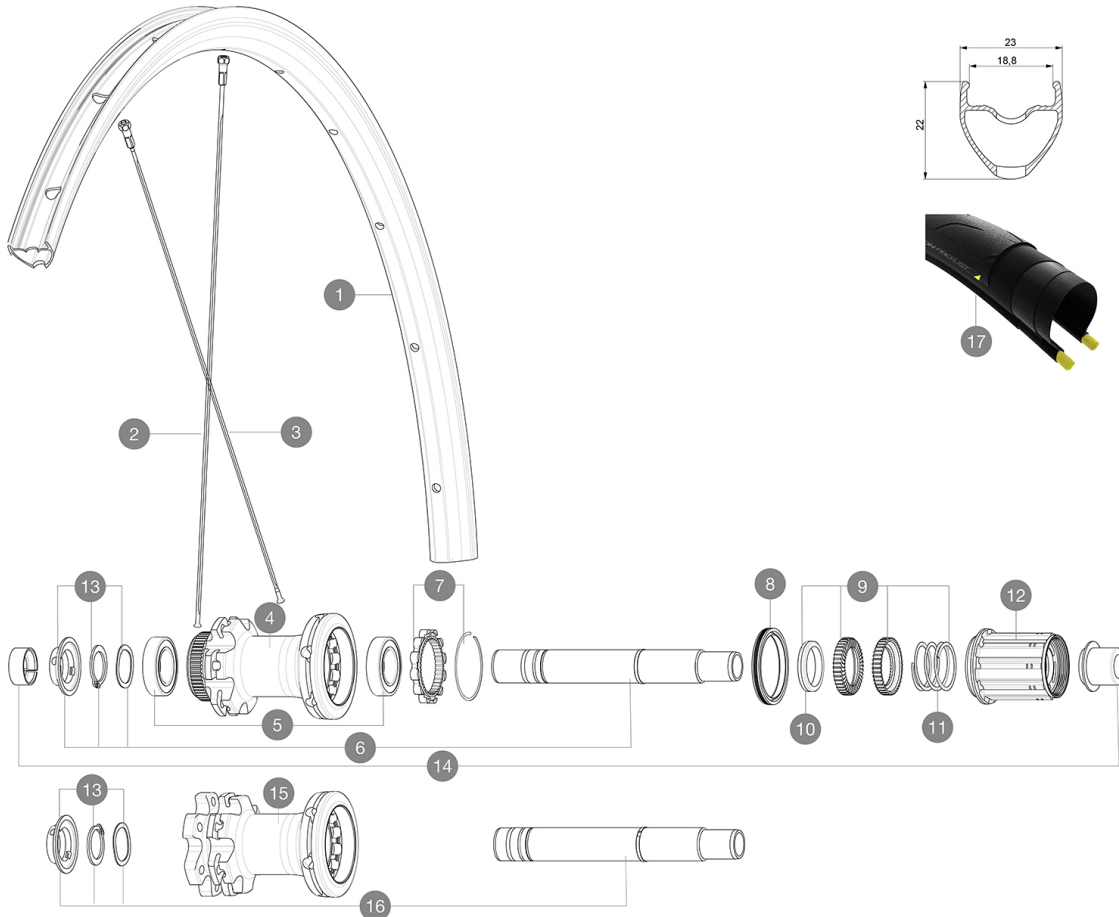

## 参照ホイール

R34181 Aks El Evo UST DCL 20 Rr

R34171 Aks El Evo UST D6B 20 Rr

ASTM A21062 2 : 15A 120A 25A 32mm 2A

### RIMS

&NBSP;:

1	V4080115 V2620101	KIT FRONT/REAR RIM AKSIUM ELITE UST DISC 19/20 UST RIM TAPE 25mm (for 21-24mm wide rim)
---	----------------------	--

### HUB SHELLS

4	N/A	HUB BODY
5	M40076	HUB BEARINGS 17x30x7 6903 x 2
6	V2252901	KIT ID360 CENTER LOCK 135/142mm AXLE WITH CIRCLIP
7	V2252701	KIT ID360 INSERT SHAPED EAR LOBE > 2017
8	V2251601	ID360 SEAL + GREASE
9	V2251701	ID360 2 RATCHETS + SPRING + GREASE
10	V2500501	Kit 3 ID360 pad for noise reduction
11	V2251801	KIT 3 ID360 ROAD SPRINGS
12	V4000101	HG11 STEEL ROAD FREE HUB BODY ID360 - while stock last
12	V3430101	HG11 Freewheel Body ID360
13	V2373001	KIT ADJUST. SYSTEM QRM AUTO ID360 for 17x30x7 bearing
15	N/A	HUB BODY
16	V2253001	KIT ID360 6 BOLTS 135/142mm AXLE WITH CIRCLIP

### ADAPTERS

14	V2510701	ID360 EVO REAR AXLE ADAPTERS 12x142mm DCL & D6T
	V2510901	ID360 EVO REAR AXLE ADAPTERS 12x135mm DCL & D6T
	V2510801	ID360 EVO REAR AXLE ADAPTERS 9x135mm DCL & D6T