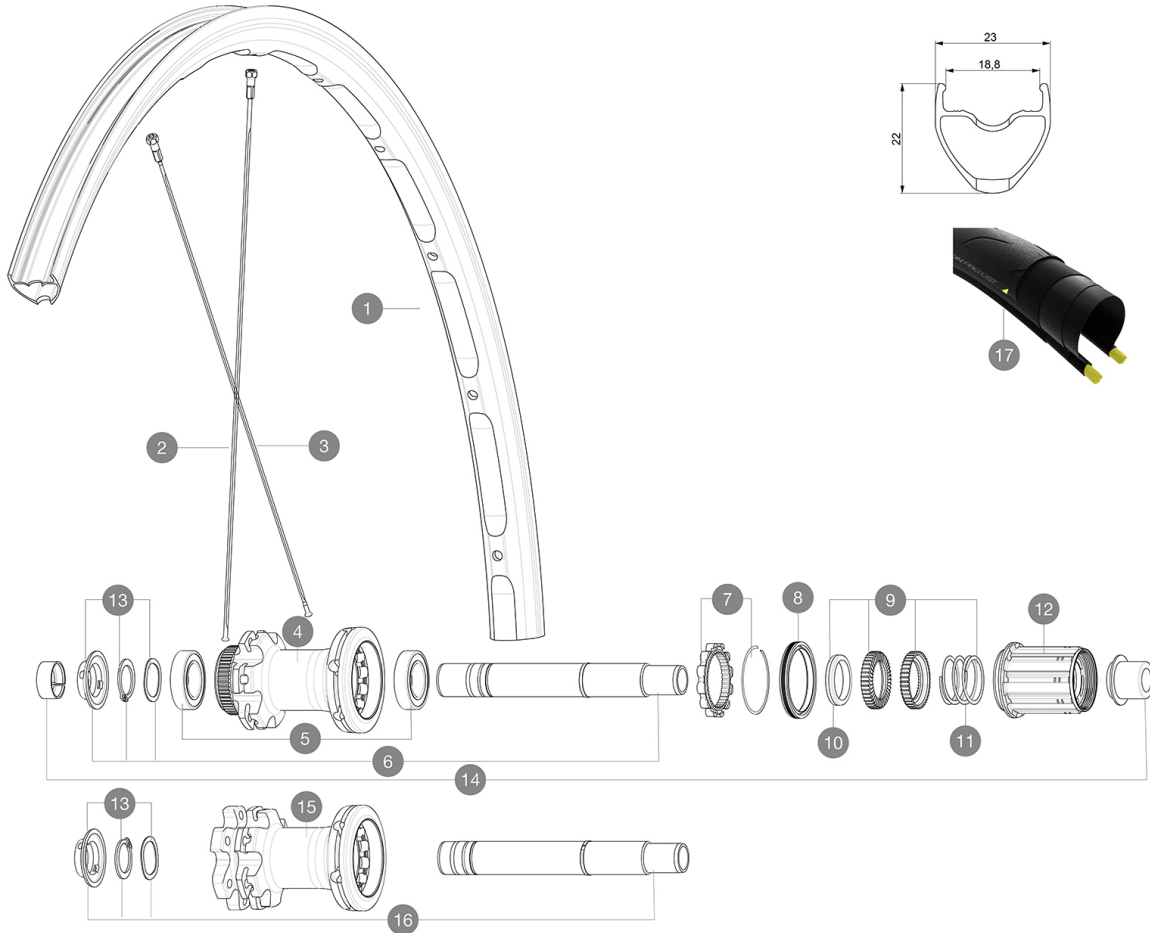

## 参照ホイール

R34091 Ksyrium UST DCL 20 Rr

R34081 Ksyrium UST D6B 20 Rr

ASTM A21062 2 : 15A 120A 25A 32mm 2

### RIMS

&NBSP;:

1	V4080215	KIT FRONT/REAR RIM KSYRIUM UST DISC 19/20
	V2620101	UST RIM TAPE 25mm (for 21-24mm wide rim)

### HUB SHELLS

4	N/A	HUB BODY
5	M40076	HUB BEARINGS 17x30x7 6903 x 2
6	V2373401	KIT ID360 135/142 DCL L1 AXLE WITH CLIP
7	V2252701	KIT ID360 INSERT SHAPED EAR LOBE > 2017
8	V2251601	ID360 SEAL + GREASE
9	V2251701	ID360 2 RATCHETS + SPRING + GREASE
10	V2500501	Kit 3 ID360 pad for noise reduction
11	V2251801	KIT 3 ID360 ROAD SPRINGS
12	V3430101	HG11 Freewheel Body ID360
12	V4000101	HG11 STEEL ROAD FREE HUB BODY ID360 - while stock last
13	V2373001	KIT ADJUST. SYSTEM QRM AUTO ID360 for 17x30x7 bearing
15	N/A	HUB BODY
16	V2372101	KIT ID360 135/142 D6T AXLE WITH CLIP

### ADAPTERS

14	V2510701	ID360 EVO REAR AXLE ADAPTERS 12x142mm DCL & D6T
	V2510901	ID360 EVO REAR AXLE ADAPTERS 12x135mm DCL & D6T
	V2510801	ID360 EVO REAR AXLE ADAPTERS 9x135mm DCL & D6T