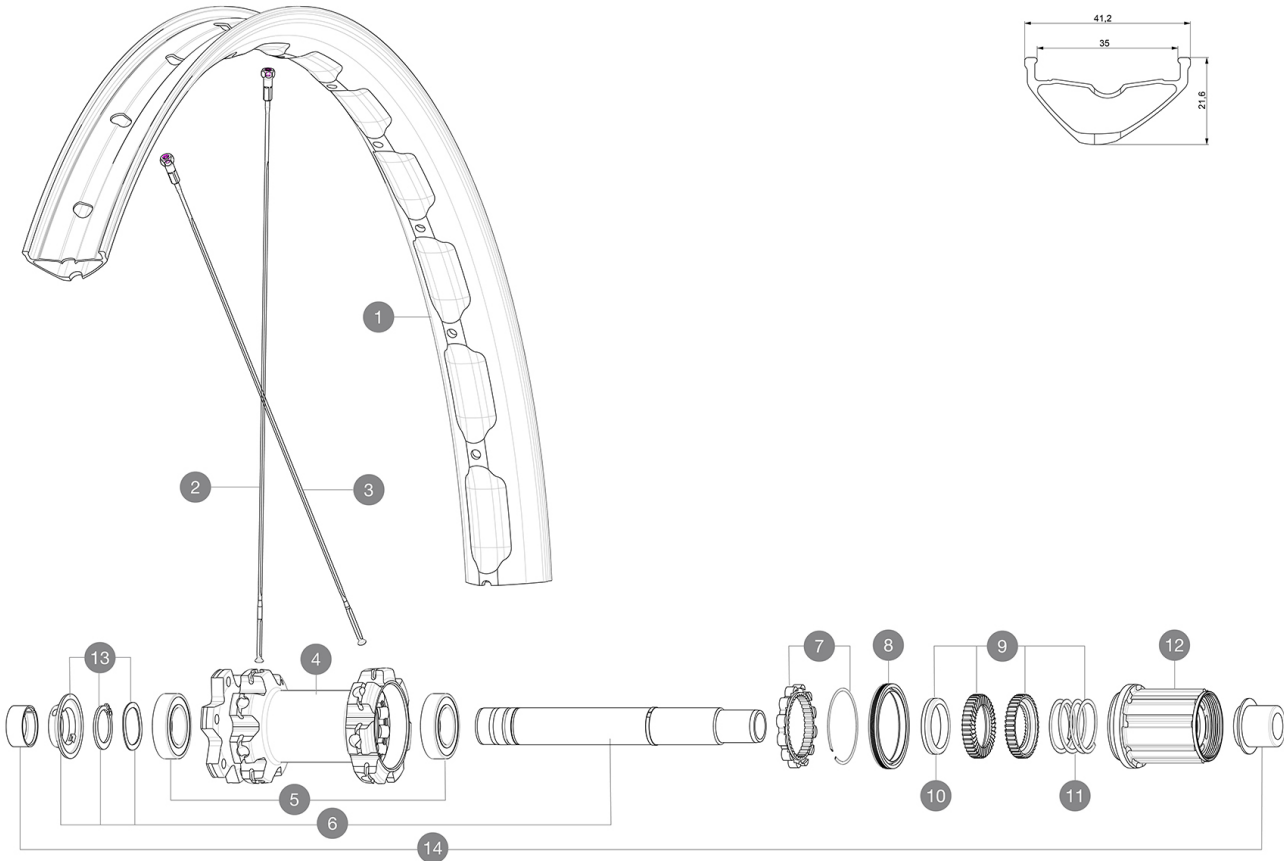

MAVIC E-XA35 Elite

参照ホイール

R32891 E-XA35 Elite 27,5 Rr Boost XD R32871 E-XA35 Elite 27,5 Rr Boost

ASTM 4 : 150mm 65mm 81mm (2.5" 3.2")

RIMS

&NBSP;:

1	janteavarvttdisc V3710101	FRONT/REAR MTB DISC RIM 40mm UST Tape For 35mm Wide Rims
---	---------------------------	----------------------------------------------------------

SPOKES

2	V3820901	KIT 14 NDS DEEMAX ELITE/E-XA ELITE 19 27,5" FLAT BUTTED SPO
3	V3821001	KIT 14 DS DEEMAX ELITE/E-XA ELITE 19 27,5 FLAT BUTTED SPOKE

HUB SHELLS

4	N/A	HUB BODY
5	M40076	HUB BEARINGS 17x30x7 6903 x 2
6	V2372201	KIT ID360 148 D6T AXLE WITH CLIP
7	V2252701	KIT ID360 INSERT SHAPED EAR LOBE > 2017
8	V2251601	ID360 SEAL + GREASE
9	V2375201	KIT ID360 24 TEETH 2 RATCHET + MTB SPRING + PAD (specific)
10	V2375401	KIT ID360 MTB 24T 3 NOISE REDUCING PADS
11	V2372901	KIT 3 ID360 MTB SPRINGS
12	V3790101	HG9 Steel MTB Freewheel Body ID360
12	V3740101	XD MTB Freewheel Body ID360
13	V2373001	KIT ADJUST. SYSTEM QRM AUTO ID360 for 17x30x7 bearing

Specifications

リム

- $\text{Å}\text{ä}\text{Ä}$: $\text{Å}\text{ä}\text{Ä}$
- $\text{Å}\text{ä}\text{Ä}$: SUP
- $\text{Å}\text{ä}\text{Ä}$ ISM 4D
- $\text{Å}\text{ä}\text{Ä}$ 6.5mm
- $\text{Å}\text{ä}\text{Ä}$ UST
- $\text{Å}\text{ä}\text{Ä}$ 35mm
- ETRTO $\text{Å}\text{ä}\text{Ä}$ 27.5" $\text{Å}\text{ä}\text{Ä}$ 584x35TC

VERSIONS

- $\text{Å}\text{ä}\text{Ä}$ 6
- 110mm $\text{Å}\text{ä}\text{Ä}$ 148mm
- $\text{Å}\text{ä}\text{Ä}$ XD

ホイールの重み

1050