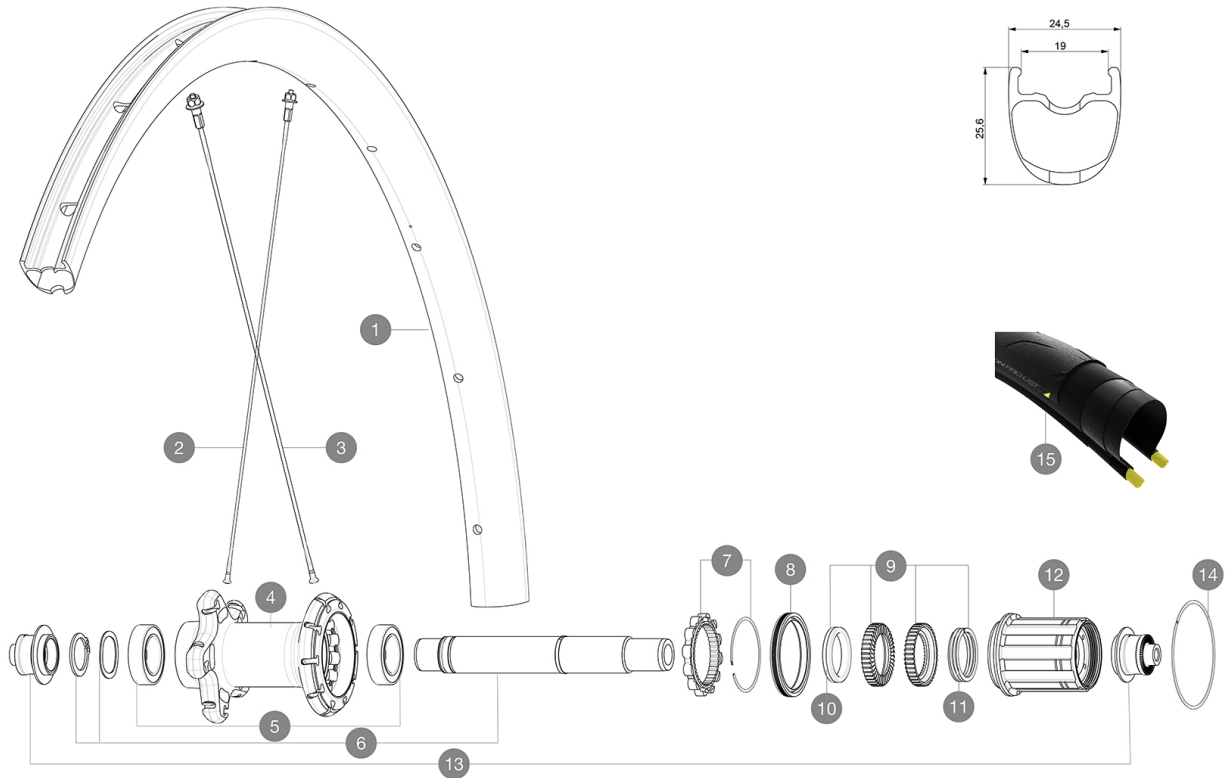

ASTM A2106 1 : 25 32mm
120 25 32mm
25 32mm

参照ホイール

R35191 KsyProCarbSLUST TDF2 Rr

RIMS

&NBSP;:

1	V4090213 V3720101	KIT REAR RIM KSYRIUM PRO CARBON SL UST TdF 20 25mm UST Tape for 19 to 22mm Road Rims

SPOKES

2	V3663301	KIT 12 FRT KSYR PRO CARB SL UST Disc + NDS KSYR PRO CARB
3	V3663201	12 DS KSY PRO CARB SL UST/UST Disc/C Disc/T Disc BUTTED

HUB SHELLS

4	N/A	HUB BODY
5	V2560401	KIT ID360 2 BEARINGS 17x28x7 + CIRCLIP + WAVED WASHER (QRM)
6	V2252801	KIT ID360 UB REAR WHEEL AXLE WITH CIRCLIP/WAVE WASHER
7	V2252701	KIT ID360 INSERT SHAPED EAR LOBE > 2017
8	V2251601	ID360 SEAL + GREASE
9	V2251701	ID360 2 RATCHETS + SPRING + GREASE
10	V2500501	Kit 3 ID360 pad for noise reduction
11	V2251801	KIT 3 ID360 ROAD SPRINGS
12	V3430101	HG11 Freewheel Body ID360
14	V2252201	KIT 2 REAR HUB RETENTION RINGS 48mm

ADAPTERS

13	V2253101	KIT REAR AXLE ADAPTOR QUICK RELEASE ID360