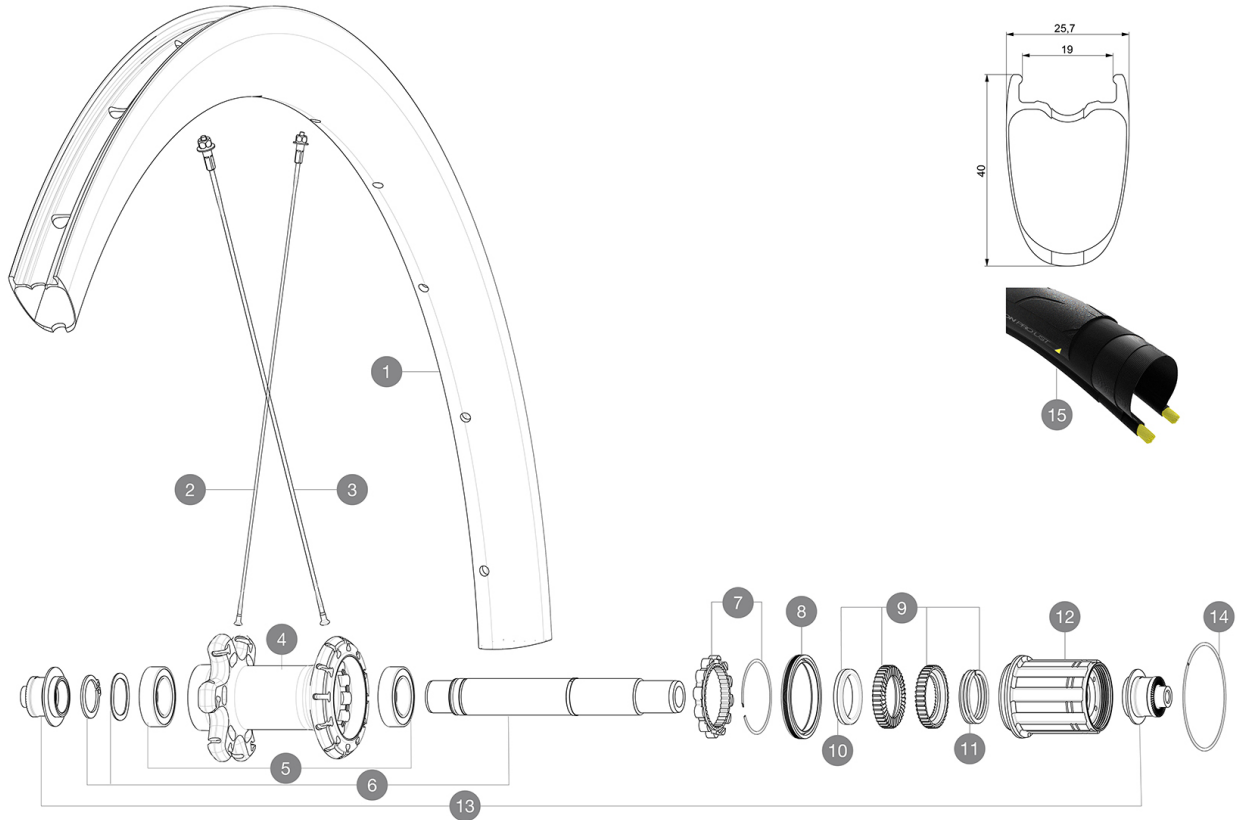

参照ホイール

R35491 CosProCarbSLUST TDF2 Rr

ASTM A2015 1 : 120 25 32mm 2

RIMS

&NBSP;:

1	V4090613 V3720101	KIT REAR RIM COSMIC PRO CARBON SL UST TdF 20 25mm UST Tape for 19 to 22mm Road Rims
---	----------------------	--

SPOKES

2	V3663001	KIT 12 FRT/NDS COSMIC PRO CARB SL UST/UST Disc C/C Disc/T Di
3	V3662801	KIT 12 DS COSMIC PRO CARB SL T/UST/UST Disc/C/C Disc BUTTED

HUB SHELLS

4	N/A	HUB BODY
5	V2560401	KIT ID360 2 BEARINGS 17x28x7 + CIRCLIP + WAVED WASHER (QRM
6	V2252801	KIT ID360 UB REAR WHEEL AXLE WITH CIRCLIP/WAVE WASHER
7	V2252701	KIT ID360 INSERT SHAPED EAR LOBE > 2017
8	V2251601	ID360 SEAL + GREASE
9	V2251701	ID360 2 RATCHETS + SPRING + GREASE
10	V2500501	Kit 3 ID360 pad for noise reduction
11	V2251801	KIT 3 ID360 ROAD SPRINGS
12	V3430101	HG11 Freewheel Body ID360
14	V2252201	KIT 2 REAR HUB RETENTION RINGS 48mm

ADAPTERS

13	V2253101	KIT REAR AXLE ADAPTOR QUICK RELEASE ID360
----	----------	---

Cosmic Pro Carbon SL TDF

付属品

MAVIC (L35546600)	
BR601 323 485 01 323 486 01	
(V24 603 01 604 01)	
UST (L12983800)	
(L32542300)	

COMPATIBILITY

Specifications

リム
 ・ \varnothing : 3K \varnothing 40mm
 ITgMAX 6.5mm
 UST
 19mm
 ETRTO 622x19TC
スポーク
 ABS
 24
 18

ホイールハブ
 QRM+
 QRM
 360

VERSIONS
 360

ホイールの重み
 825