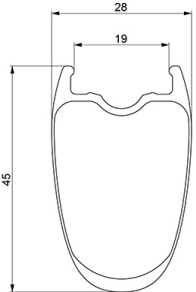

参照ホイール

R35481 CosProCarbSLUSTDCL TDF2 Rr

ASTM A2015 1 : 120mm 25.4mm 32mm 2

RIMS

&NBSP;:

1	V4090813 V2620101	KIT REAR RIM COSMIC PRO CARBON SL UST DISC TdF 20 UST RIM TAPE 25mm (for 21-24mm wide rim)
---	----------------------	---

SPOKES

2	V3662201	KIT 12 FRT COSMIC PRO CARB SL T/C/UST & NDS CPC SL BUTTED
3	V3662301	KIT 12 FRT/NDS COMETE PRO CARB SL T/UST D & DS COSMIC PRO CA

HUB SHELLS

4	N/A	HUB BODY
5	V2560401	KIT ID360 2 BEARINGS 17x28x7 + CIRCLIP + WAVED WASHER (QRM)
6	V2252901	KIT ID360 CENTER LOCK 135/142mm AXLE WITH CIRCLIP
7	V2252701	KIT ID360 INSERT SHAPED EAR LOBE > 2017
8	V2251601	ID360 SEAL + GREASE
9	V2251701	ID360 2 RATCHETS + SPRING + GREASE
10	V2500501	Kit 3 ID360 pad for noise reduction
11	V2251801	KIT 3 ID360 ROAD SPRINGS
12	V3430101	HG11 Freewheel Body ID360
13	V2560501	KIT ADJUST. SYSTEM QRM AUTO ID360 for 17x28x7 bearing

ADAPTERS

14	V2510701	ID360 EVO REAR AXLE ADAPTERS 12x142mm DCL & D6T
	V2510901	ID360 EVO REAR AXLE ADAPTERS 12x135mm DCL & D6T
	V2510801	ID360 EVO REAR AXLE ADAPTERS 9x135mm DCL & D6T

付属品

MAVIC <sup>®</sup> Disc TDF (L35546600)	
MAVIC <sup>®</sup> Disc TDF	
MAVIC <sup>®</sup> QR Disc TDF (MTB <sup>®</sup> 996 941 01 <sup>®</sup> Disc TDF B41 043 01)	
MAVIC <sup>®</sup> Disc TDF QR (LB4989400)	
UST <sup>®</sup> Disc TDF (L12983800)	
MAVIC <sup>®</sup> Disc TDF	
MAVIC <sup>®</sup> Disc TDF	

COMPATIBILITY

MAVIC <sup>®</sup> Disc TDF / MAVIC <sup>®</sup> Disc TDF XR	
MAVIC <sup>®</sup> Disc TDF 12mmx100mm	
MAVIC <sup>®</sup> Disc TDF 15mm	
MAVIC <sup>®</sup> Disc TDF 12mm	

Specifications

リム

•リム幅 : 3K<sup>®</sup> Disc TDF 45mm  
 Disc TDF  
 Disc TDF 6.5mm  
 Disc TDF UST  
 Disc TDF 19mm  
 ETRTO Disc TDF 622x19TC Disc TDF  
 Disc TDF