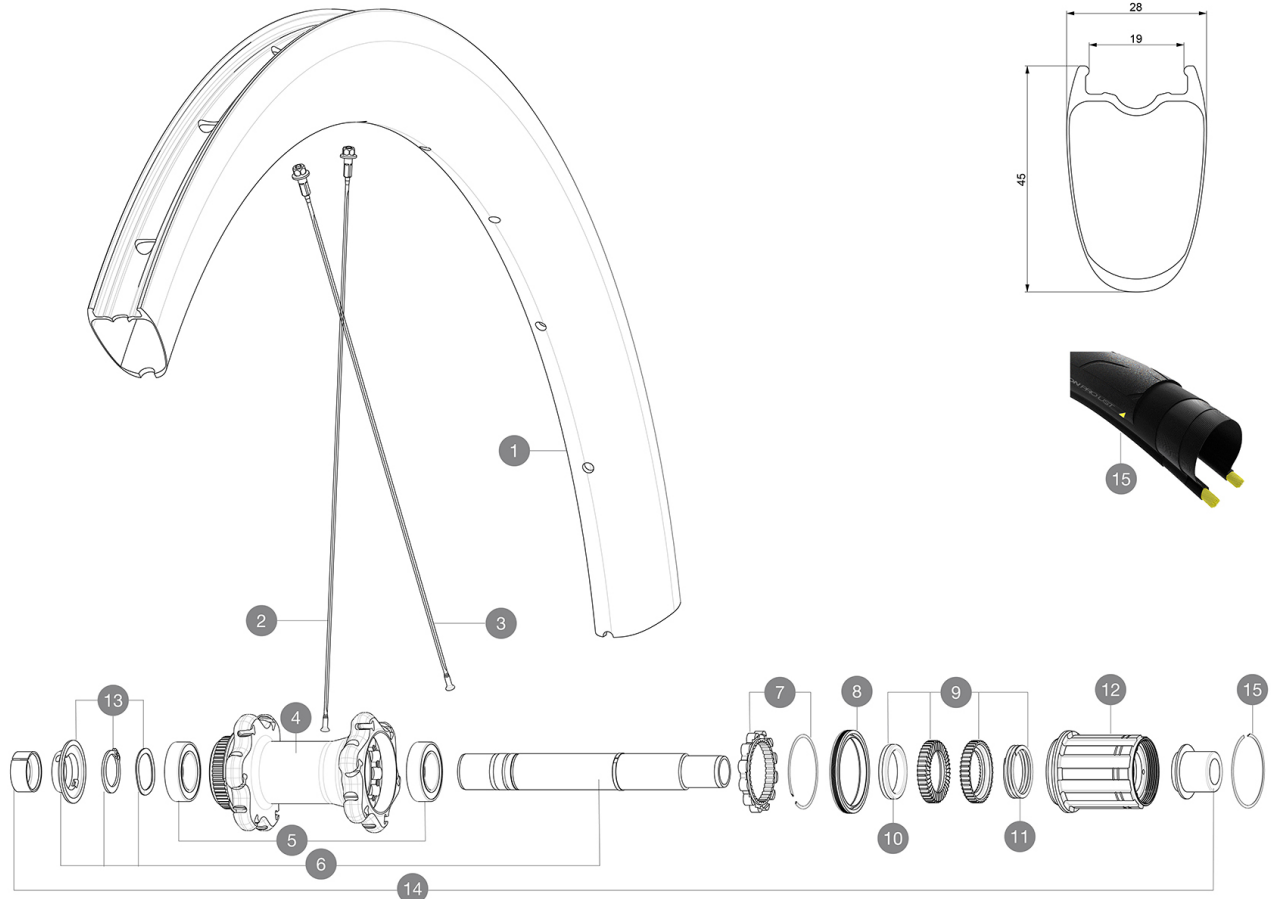

参照ホイール

R35481 CosProCarbSLUSTDCL TDF2 Rr

ASTM A2015 1 : 120mm 25.4mm 32mm 2

RIMS

&NBSP;:

1	V4090813 V2620101	KIT REAR RIM COSMIC PRO CARBON SL UST DISC TdF 20 UST RIM TAPE 25mm (for 21-24mm wide rim)
---	----------------------	---

SPOKES

2	V3662201	KIT 12 FRT COSMIC PRO CARB SL T/C/UST & NDS CPC SL BUTTED
3	V3662301	KIT 12 FRT/NDS COMETE PRO CARB SL T/UST D & DS COSMIC PRO CA

HUB SHELLS

4	N/A	HUB BODY
5	V2560401	KIT ID360 2 BEARINGS 17x28x7 + CIRCLIP + WAVED WASHER (QRM)
6	V2252901	KIT ID360 CENTER LOCK 135/142mm AXLE WITH CIRCLIP
7	V2252701	KIT ID360 INSERT SHAPED EAR LOBE > 2017
8	V2251601	ID360 SEAL + GREASE
9	V2251701	ID360 2 RATCHETS + SPRING + GREASE
10	V2500501	Kit 3 ID360 pad for noise reduction
11	V2251801	KIT 3 ID360 ROAD SPRINGS
12	V3430101	HG11 Freewheel Body ID360
13	V2560501	KIT ADJUST. SYSTEM QRM AUTO ID360 for 17x28x7 bearing

ADAPTERS

14	V2510701	ID360 EVO REAR AXLE ADAPTERS 12x142mm DCL & D6T
	V2510901	ID360 EVO REAR AXLE ADAPTERS 12x135mm DCL & D6T
	V2510801	ID360 EVO REAR AXLE ADAPTERS 9x135mm DCL & D6T

付属品

MAVIC <sup>®</sup> Disc TDF (L35546600)	
MAVIC <sup>®</sup> Disc TDF	
MAVIC <sup>®</sup> QR Disc TDF (MTB <sup>®</sup> 996 941 01 <sup>®</sup> Disc TDF B41 043 01)	
MAVIC <sup>®</sup> Disc TDF QR (LB4989400)	
UST <sup>®</sup> Disc TDF (L12983800)	
MAVIC <sup>®</sup> Disc TDF	
MAVIC <sup>®</sup> Disc TDF	