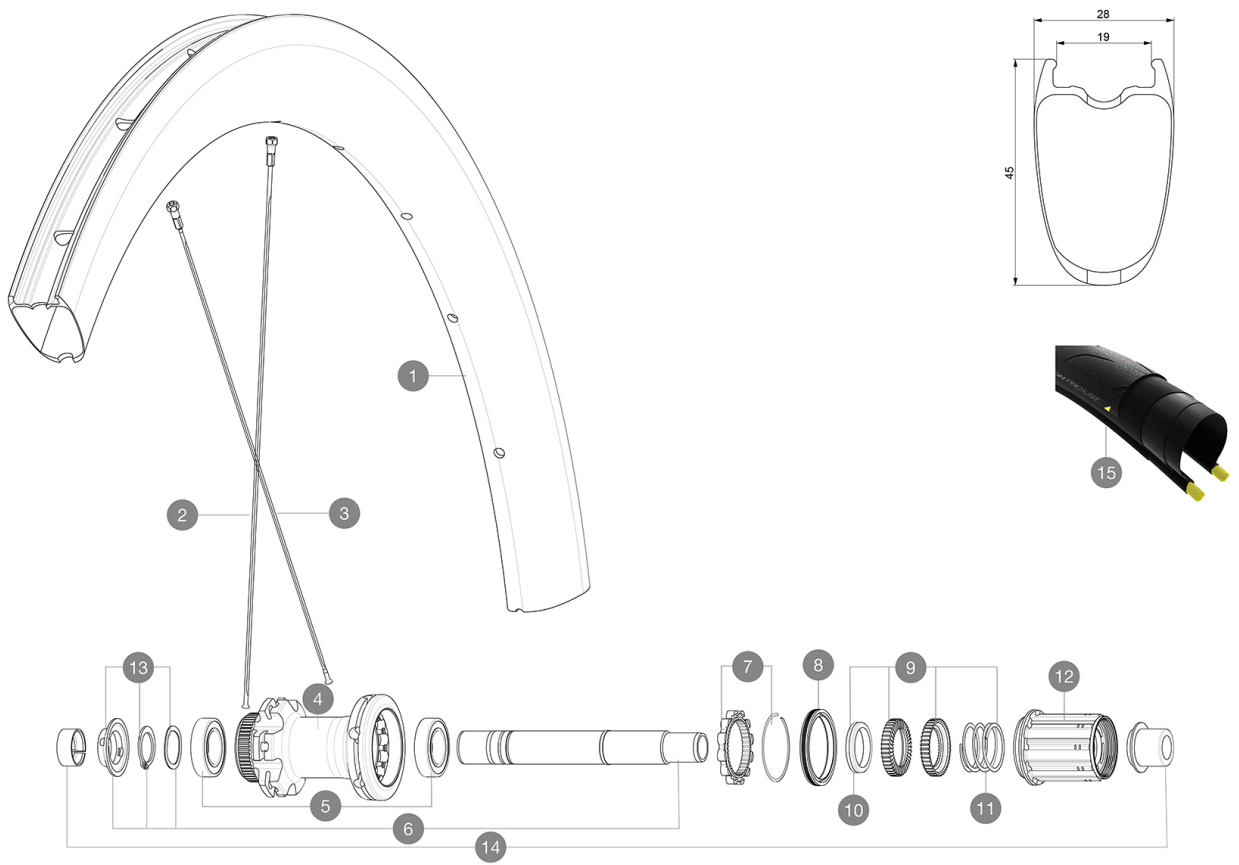

# Cosmic Pro Carbon Disc TDF

## 参照ホイール

R35521 CosProCarb UST DCL TDF2 Rr

ASTM A2015 1 : 2015  
 120mm 25mm 32mm  
 25mm 32mm

### HUB SHELLS

4	N/A	HUB BODY
5	M40076	HUB BEARINGS 17x30x7 6903 x 2
6	V2373401	KIT ID360 135/142 DCL L1 AXLE WITH CLIP
7	V2252701	KIT ID360 INSERT SHAPED EAR LOBE > 2017
8	V2251601	ID360 SEAL + GREASE
9	V2251701	ID360 2 RATCHETS + SPRING + GREASE
10	V2500501	Kit 3 ID360 pad for noise reduction
11	V2251801	KIT 3 ID360 ROAD SPRINGS
12	V3430101	HG11 Freewheel Body ID360
13	V2373001	KIT ADJUST. SYSTEM QRM AUTO ID360 for 17x30x7 bearing

### ADAPTERS

14	V2510701	ID360 EVO REAR AXLE ADAPTERS 12x142mm DCL & D6T
	V2510801	ID360 EVO REAR AXLE ADAPTERS 9x135mm DCL & D6T
	V2510901	ID360 EVO REAR AXLE ADAPTERS 12x135mm DCL & D6T