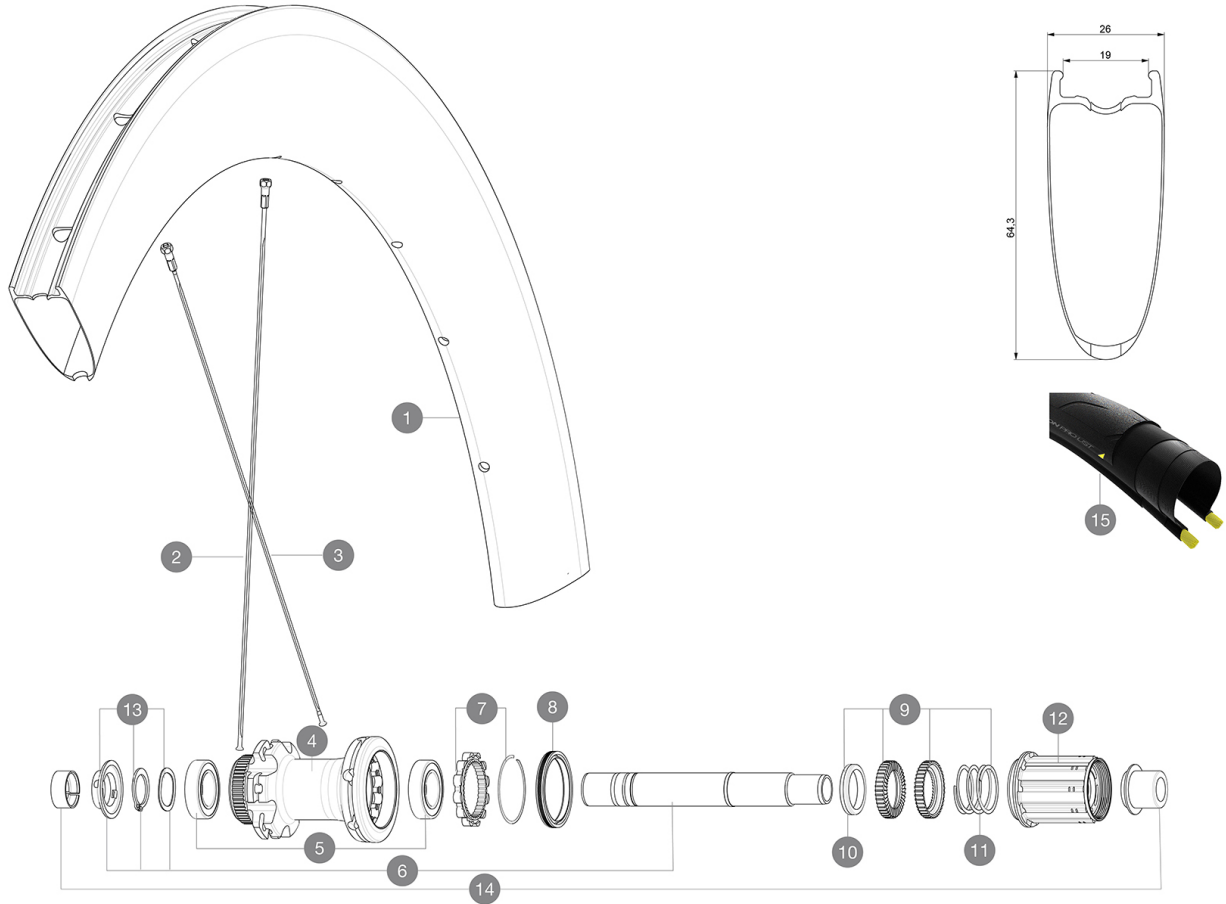

Comete Pro Carbon Disc TDF

参照ホイール

R35531 CometeProCarbUSTDCL TDF2 Rr

ASTM A242 1 : 120
25 32mm
2

RIMS

&NBSP;:

1	V4091410 V2620101	KIT FRONT RIM COMETE PRO CARBON SL US DISC TdF 20 / FRT & RIM TAPE 25mm (for 21-24mm wide rim)
---	----------------------	--

HUB SHELLS

4	N/A	HUB BODY
5	M40076	HUB BEARINGS 17x30x7 6903 x 2
6	V2373401	KIT ID360 135/142 DCL L1 AXLE WITH CLIP
7	V2252701	KIT ID360 INSERT SHAPED EAR LOBE > 2017
8	V2251601	ID360 SEAL + GREASE
9	V2251701	ID360 2 RATCHETS + SPRING + GREASE
10	V2500501	Kit 3 ID360 pad for noise reduction
11	V2251801	KIT 3 ID360 ROAD SPRINGS
12	V3430101	HG11 Freewheel Body ID360
13	V2373001	KIT ADJUST. SYSTEM QRM AUTO ID360 for 17x30x7 bearing

ADAPTERS

14	V2510701	ID360 EVO REAR AXLE ADAPTERS 12x142mm DCL & D6T
	V2510901	ID360 EVO REAR AXLE ADAPTERS 12x135mm DCL & D6T
	V2510801	ID360 EVO REAR AXLE ADAPTERS 9x135mm DCL & D6T

Comete Pro Carbon Disc TDF

スポーク

-
-
-
-
-
-
-
-

ホイールハブ

- 12mmx100mm
- 15mmx142mm
- 12x135mm

VERSIONS

-
-

ホイールの重み

985