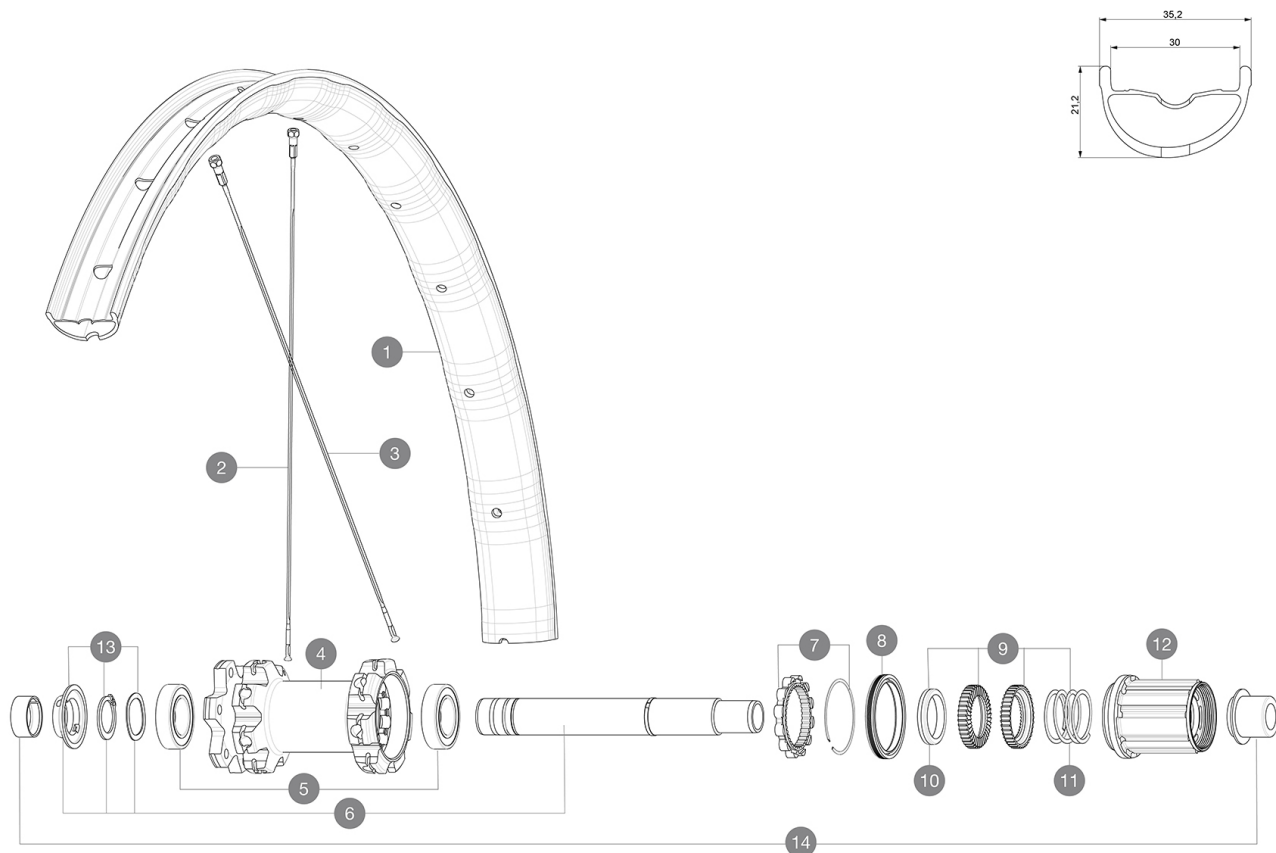

MAVIC E-XA 30 Elite 29

参照ホイール

R35381 E-XA30 Elite 29 Rr Boost XD

R35371 E-XA30 Elite 29 Rr Boost

ASTM A490 4 : 60mm x 76mm (2.35" x 3.0")

RIMS

&NBSP;:

1	jantearvttdisc V3750101	REAR MTB DISC RIM 35mm UST Green Tape for 30mm wide rims
---	-------------------------	--

SPOKES

2	V3821101	KIT 14 NDS DEEMAX ELITE/E-XA ELITE 19 29 FLAT BUTTED SPOKE
3	V3820801	KIT 14 DS DEEMAX ELITE/E-XA ELITE 19 29" FLAT BUTTED SPOKE

HUB SHELLS

4	N/A	HUB BODY
5	M40076	HUB BEARINGS 17x30x7 6903 x 2
6	V2372201	KIT ID360 148 D6T AXLE WITH CLIP
7	V2252701	KIT ID360 INSERT SHAPED EAR LOBE > 2017
8	V2251601	ID360 SEAL + GREASE
9	V2375201	KIT ID360 24 TEETH 2 RATCHET + MTB SPRING + PAD (specific)
10	V2375401	KIT ID360 MTB 24T 3 NOISE REDUCING PADS
11	V2372901	KIT 3 ID360 MTB SPRINGS
12	V3740101	XD MTB Freewheel Body ID360
12	V3790101	HG9 Steel MTB Freewheel Body ID360
13	V2373001	KIT ADJUST. SYSTEM QRM AUTO ID360 for 17x30x7 bearing

ADAPTERS

14	V2510701	ID360 EVO REAR AXLE ADAPTERS 12x142mm DCL & D6T
	V2510801	ID360 EVO REAR AXLE ADAPTERS 9x135mm DCL & D6T

E-XA 30 Elite 29

付属品

UST (L12983800)	
(L30871900)	

COMPATIBILITY

UST / XD	
15mm / 20mm	
12mm	

Specifications

リム
 ・ \varnothing : SUP
 ISM 4D
 6.5mm
 UST
 30 mm
 27.5" 584x30TSS
 29" 622x30TSS

スポーク
 28
 3

ホイールハブ
 360
 360

VERSIONS
 6
 110mm / 149mm / 100mm / 135/142mm
 XD

ホイールの重み