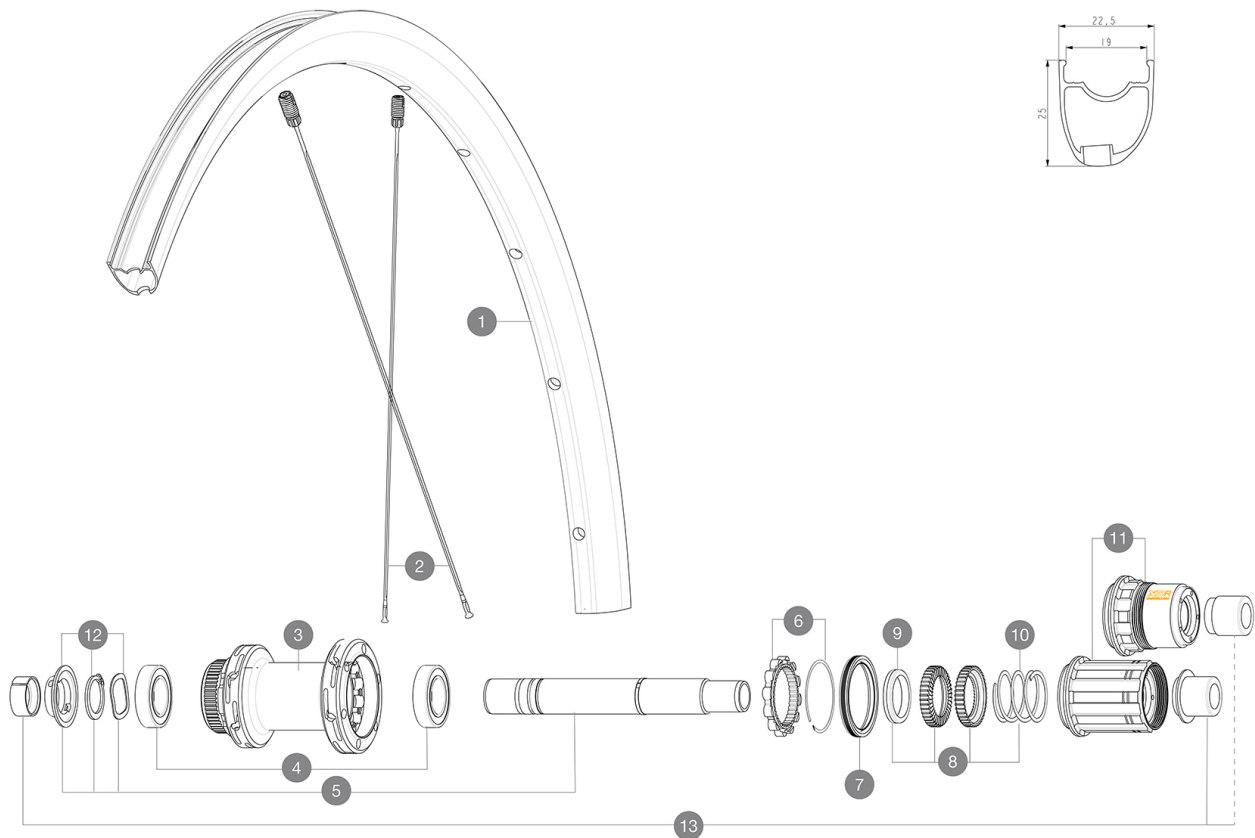

KSYRIUM S DISC

参照ホイール

R36761 KSYRIUM S CL 700 12x142 M11 R39021 KSYRIUM S CL 700 12x142 XDR

ASTM A21062 : 2 : 15 23mm-
 6.75Bar/97PSI
 120 25 32 mm
 2
 Maximum tyre pressure: 6.75bar/97PSI with a 23mm tyre - 3.8bar/55PSI with a 62mm tyre
 62mm-
 3.8Bar/55PSI

RIMS

&NBSP;:

1	V4093313	Kit Rear rim Ksyrium S Disc
---	----------	-----------------------------

SPOKES

2	V4163501	Kit 12 Front/Rear Ksyrium S Disc butted spoke 294mm M7/7
---	----------	--

HUB SHELLS

3	N/A	HUB BODY
4	M40076	HUB BEARINGS 17x30x7 6903 x 2
5	V2373401	KIT ID360 135/142 DCL L1 AXLE WITH CLIP
6	V2252701	KIT ID360 INSERT SHAPED EAR LOBE > 2017
7	V00063631	Kit ID360 seal version 2 (larger)
8	V2251701	ID360 2 RATCHETS + SPRING + GREASE
9	V2500501	Kit 3 ID360 pad for noise reduction
10	V2251801	KIT 3 ID360 ROAD SPRINGS
11	V3430101	HG11 Freewheel Body ID360
11	V2580101	FREEHUB BODY XD Road ID360

12	V2373001	KIT ADJUST. SYSTEM QRM AUTO ID360 for 17x30x7 bearing
----	----------	---

ADAPTERS

13	V2510701	ID360 EVO REAR AXLE ADAPTERS 12x142mm DCL & D6T
	V2510901	ID360 EVO REAR AXLE ADAPTERS 12x135mm DCL & D6T
	V2510801	ID360 EVO REAR AXLE ADAPTERS 9x135mm DCL & D6T