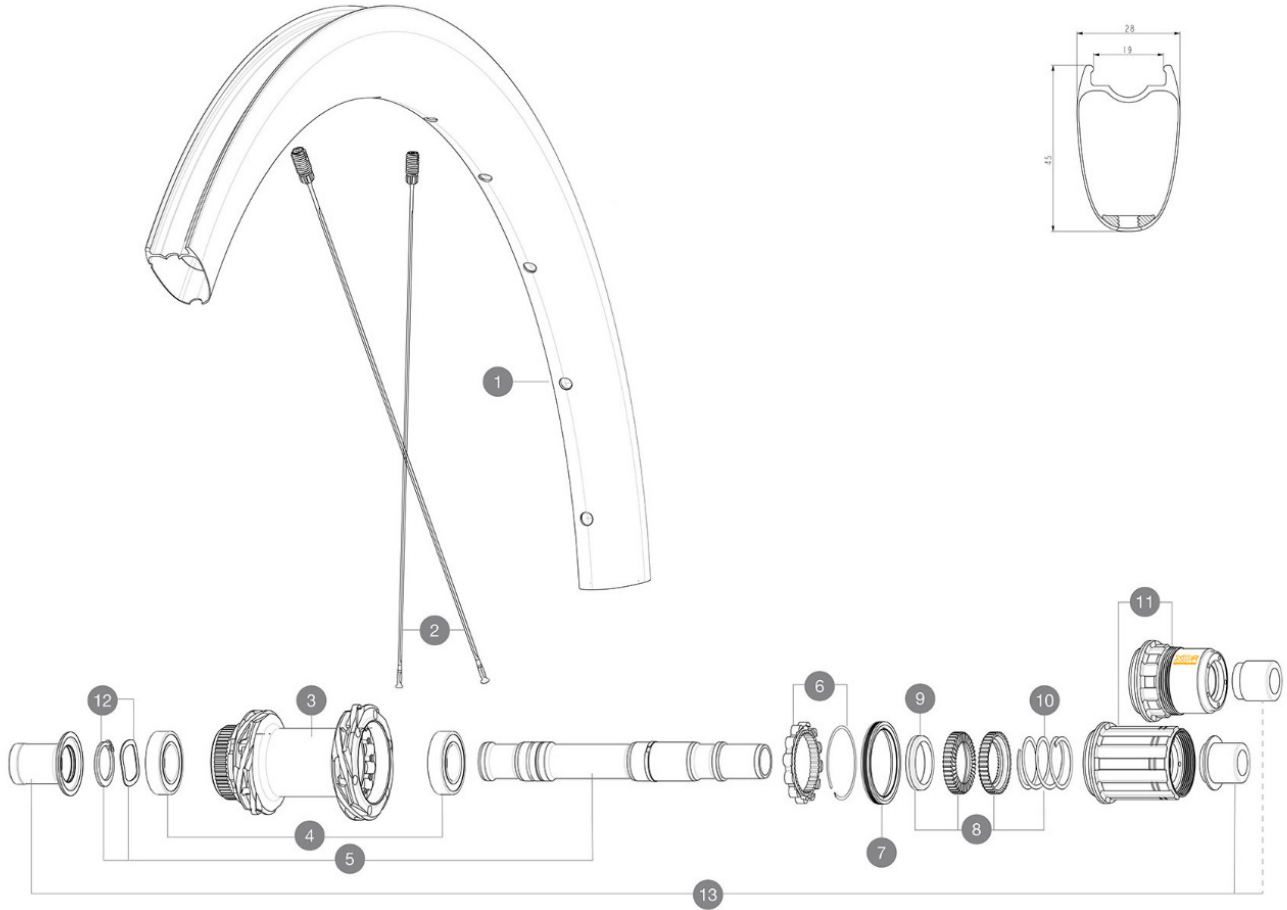

Cosmic SLR 45 Disc

参照ホイール

R36711	Cosmic SLR 45 DCL Rr	R38961	Cosmic SLR 45 DCL Rr XDR
--------	----------------------	--------	--------------------------

ASTM A242 2 : 15 120 25 32 mm

RIMS

&NBSP;:

1	V4095015	Kit Front/Rear rim Cosmic SLR 45 Disc MY22
1	V4093615	Kit Front/Rear rim Cosmic SLR 45 Disc - while stock last

SPOKES

2	V4163701	Kit 12 Front/Rear Cosmic SLR 45 Disc aero stainless spoke 27
---	----------	--

HUB SHELLS

3	N/A	HUB BODY
3	N/A	HUB BODY
4	M40076	HUB BEARINGS 17x30x7 6903 x 2
5	V00046431	KIT AXE ID360 142LIGHT CL+CIR
6	V2252701	KIT ID360 INSERT SHAPED EAR LOBE > 2017
7	V00063631	Kit ID360 seal version 2 (larger)
8	V2251701	ID360 2 RATCHETS + SPRING + GREASE
9	V2500501	Kit 3 ID360 pad for noise reduction
10	V2251801	KIT 3 ID360 ROAD SPRINGS
11	V3430101	HG11 Freewheel Body ID360
11	V2580101	FREEHUB BODY XD Road ID360
12	V2373001	KIT ADJUST. SYSTEM QRM AUTO ID360 for 17x30x7 bearing

OPTIONS

V2373401	KIT ID360 135/142 DCL L1 AXLE WITH CLIP
----------	---

ADAPTERS

13	V3811001	KIT ROAD ID360 RR CL ENDCAP (12MM)
	V2510801	ID360 EVO REAR AXLE ADAPTERS 9x135mm DCL & D6T
	V2510901	ID360 EVO REAR AXLE ADAPTERS 12x135mm DCL & D6T

ホイールハブ
 ・12mmx100mm
 ・12mmx12mm
 ・12x135mm
 Infinity Hub
 QRM 360

ホイールの重み
 800

VERSIONS
 ・XD-R