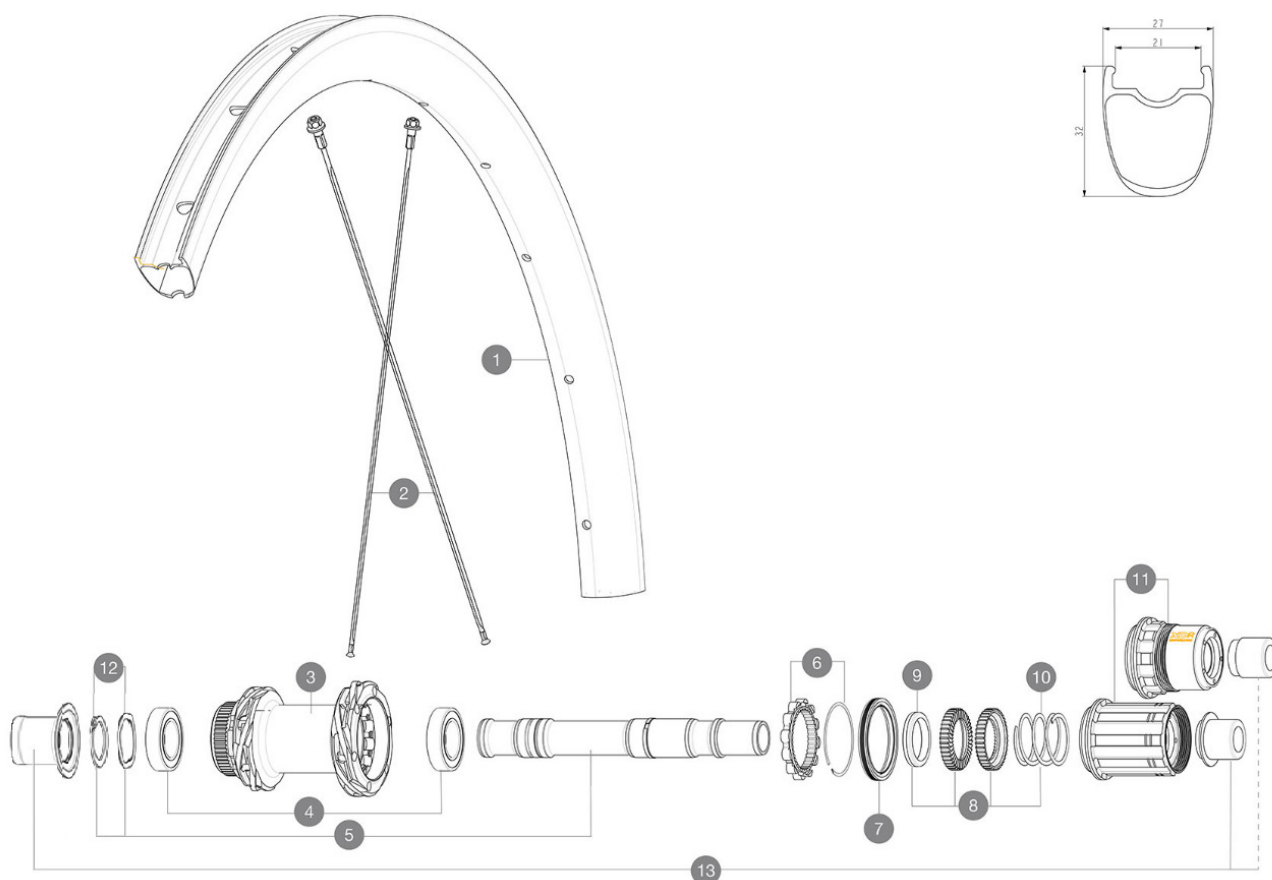

参照ホイール

R36771 Cosmic SLS 32 DCL Rr

R39081 Cosmic SLS 32 DCL Rr XDR

RIMS

&NBSP;:

1	V4093215 V2620101	Kit Front/Rear rim Cosmic SL 32 Disc while stock lasts UST RIM TAPE 25mm (for 21-24mm wide rim)
---	----------------------	--

SPOKES

2	V4163101	Kit 12 Front/Rear Cosmic SLS 32 Disc aero stainless spoke 28
---	----------	--

HUB SHELLS

3	N/A	HUB BODY
3	N/A	HUB BODY
4	M40076	HUB BEARINGS 17x30x7 6903 x 2
5	V2373401	KIT ID360 135/142 DCL L1 AXLE WITH CLIP
6	V2252701	KIT ID360 INSERT SHAPED EAR LOBE > 2017
7	V00063631	Kit ID360 seal version 2 (larger)
8	V2251701	ID360 2 RATCHETS + SPRING + GREASE
9	V2500501	Kit 3 ID360 pad for noise reduction
10	V2251801	KIT 3 ID360 ROAD SPRINGS
11	V2580101	FREEHUB BODY XD Road ID360
11	V3430101	HG11 Freewheel Body ID360
12	V2373001	KIT ADJUST. SYSTEM QRM AUTO ID360 for 17x30x7 bearing

ADAPTERS

13	V2510701	ID360 EVO REAR AXLE ADAPTERS 12x142mm DCL & D6T
----	----------	---

Cosmic SLS 32 Disc

Specifications

ホイールの重み