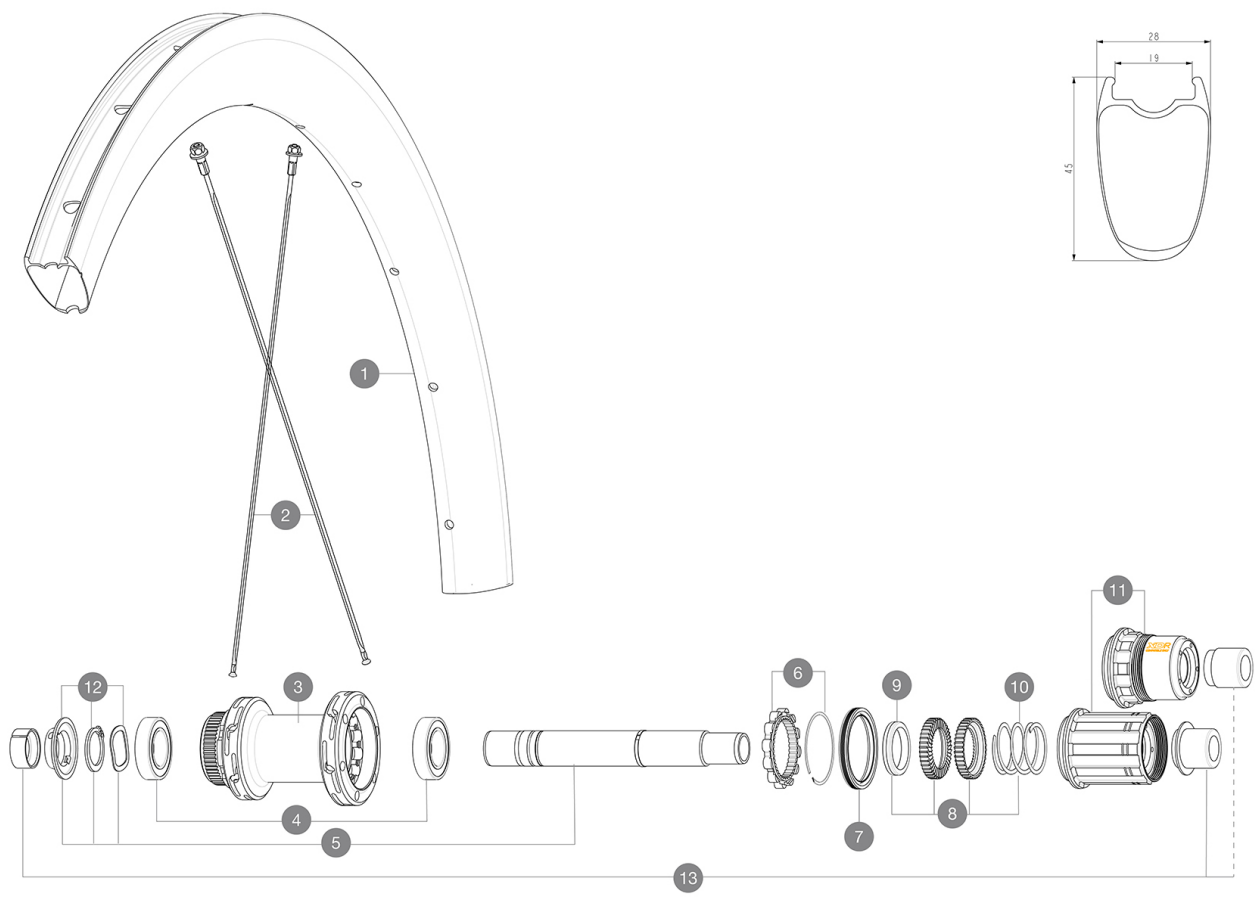

# COSMIC SL 45 DISC

## 参照ホイール

R36841	COS SL 45 CL 700 12X142 M11	R39041	COS SL 45 CL 700 12X142 XDR
--------	-----------------------------	--------	-----------------------------

ASTM A21062 : 2015  
 23mm-  
 6.75Bar/97PSI  
 120  
 25  
 32 mm  
 Maximum tyre pressure: 6.75bar/97PSI with a 23mm tyre - 3.8bar/55PSI with a 62mm tyre  
 62mm-  
 3.8Bar/55PSI

### HUB SHELLS

3	N/A	HUB BODY
4	M40076	HUB BEARINGS 17x30x7 6903 x 2
5	V2373401	KIT ID360 135/142 DCL L1 AXLE WITH CLIP
6	V2252701	KIT ID360 INSERT SHAPED EAR LOBE > 2017
7	V00063631	Kit ID360 seal version 2 (larger)
8	V2251701	ID360 2 RATCHETS + SPRING + GREASE
9	V2500501	Kit 3 ID360 pad for noise reduction
10	V2251801	KIT 3 ID360 ROAD SPRINGS
11	V3430101	HG11 Freewheel Body ID360

11	V2580101	FREEHUB BODY XD Road ID360
12	V2373001	KIT ADJUST. SYSTEM QRM AUTO ID360 for 17x30x7 bearing