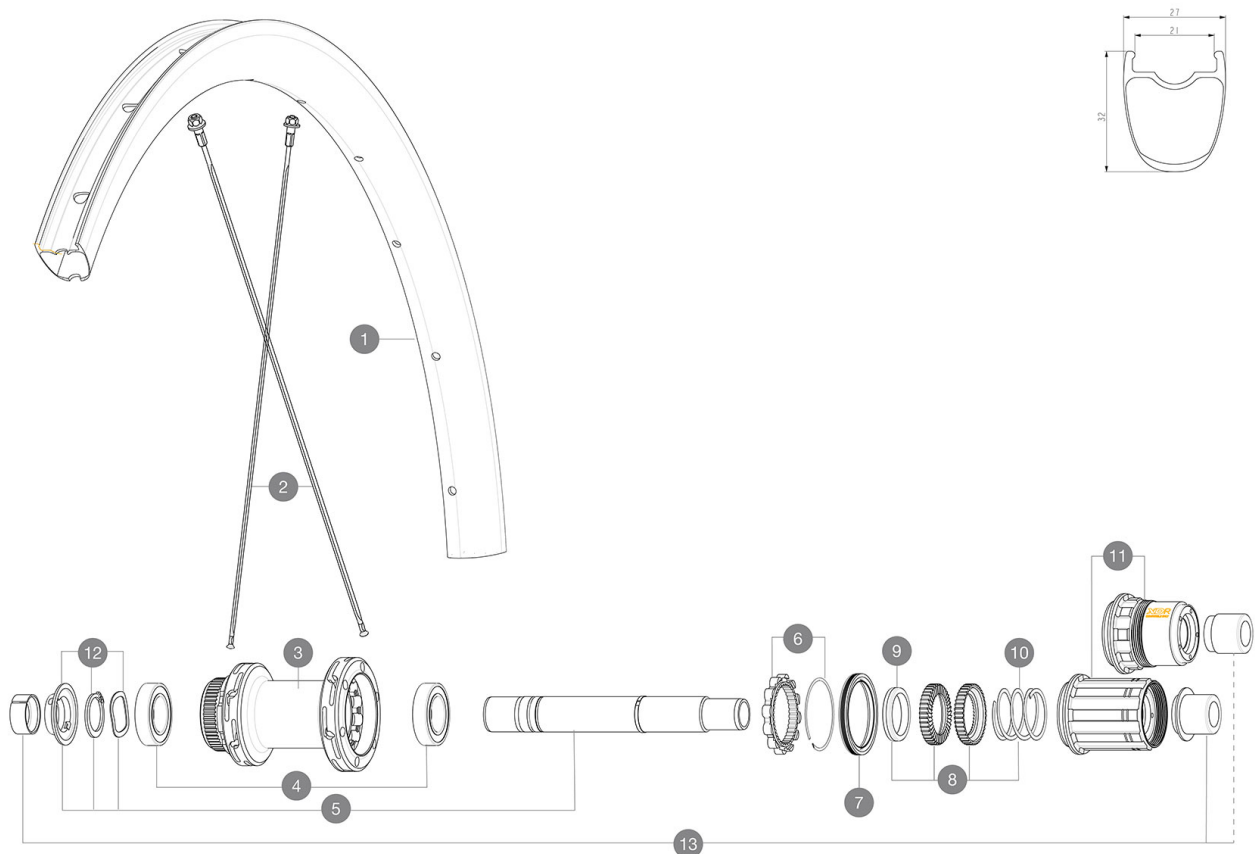

COSMIC SL 32 DISC

参照ホイール

R36871	COSL 32 CL 700 12X142 M11	R39111	COSL 32 CL 700 12X142 XDR
--------	---------------------------	--------	---------------------------

ASTM A242 2 : 15 25 32 mm
 ID360 30 32 34 36 38 40 42 44 46 48 50 52 54 56 58 60 62 64 66 68 70 72 74 76 78 80 82 84 86 88 90 92 94 96 98 100 102 104 106 108 110 112 114 116 118 120
 120 25 32 mm
 Maximum tyre pressure: 6.1bar/88PSI with a 25mm tyre - 3.5bar/51PSI with a 64mm tyre
 ID360 N3W
 [LV3790101]
 [LV4270100]

RIMS

&NBSP;:

1	V4093215 V2620101	Kit Front/Rear rim Cosmic SL 32 Disc while stock lasts UST RIM TAPE 25mm (for 21-24mm wide rim)
---	----------------------	--

12	V2373001	KIT ADJUST. SYSTEM QRM AUTO ID360 for 17x30x7 bearing
----	----------	---

ADAPTERS

13	V2510701	ID360 EVO REAR AXLE ADAPTERS 12x142mm DCL & D6T
	V2510901	ID360 EVO REAR AXLE ADAPTERS 12x135mm DCL & D6T
	V2510801	ID360 EVO REAR AXLE ADAPTERS 9x135mm DCL & D6T

SPOKES

2	V4163401	Kit 12 Front/Rear Cosmic SL 32 Disc butted stainless spoke 2
---	----------	--

HUB SHELLS

3	N/A	HUB BODY
4	M40076	HUB BEARINGS 17x30x7 6903 x 2
5	V2373401	KIT ID360 135/142 DCL L1 AXLE WITH CLIP
6	V2252701	KIT ID360 INSERT SHAPED EAR LOBE > 2017
7	V00063631	Kit ID360 seal version 2 (larger)
8	V2251701	ID360 2 RATCHETS + SPRING + GREASE
9	V2500501	Kit 3 ID360 pad for noise reduction
10	V2251801	KIT 3 ID360 ROAD SPRINGS
11	V3430101	HG11 Freewheel Body ID360
11	V2580101	FREEHUB BODY XD Road ID360