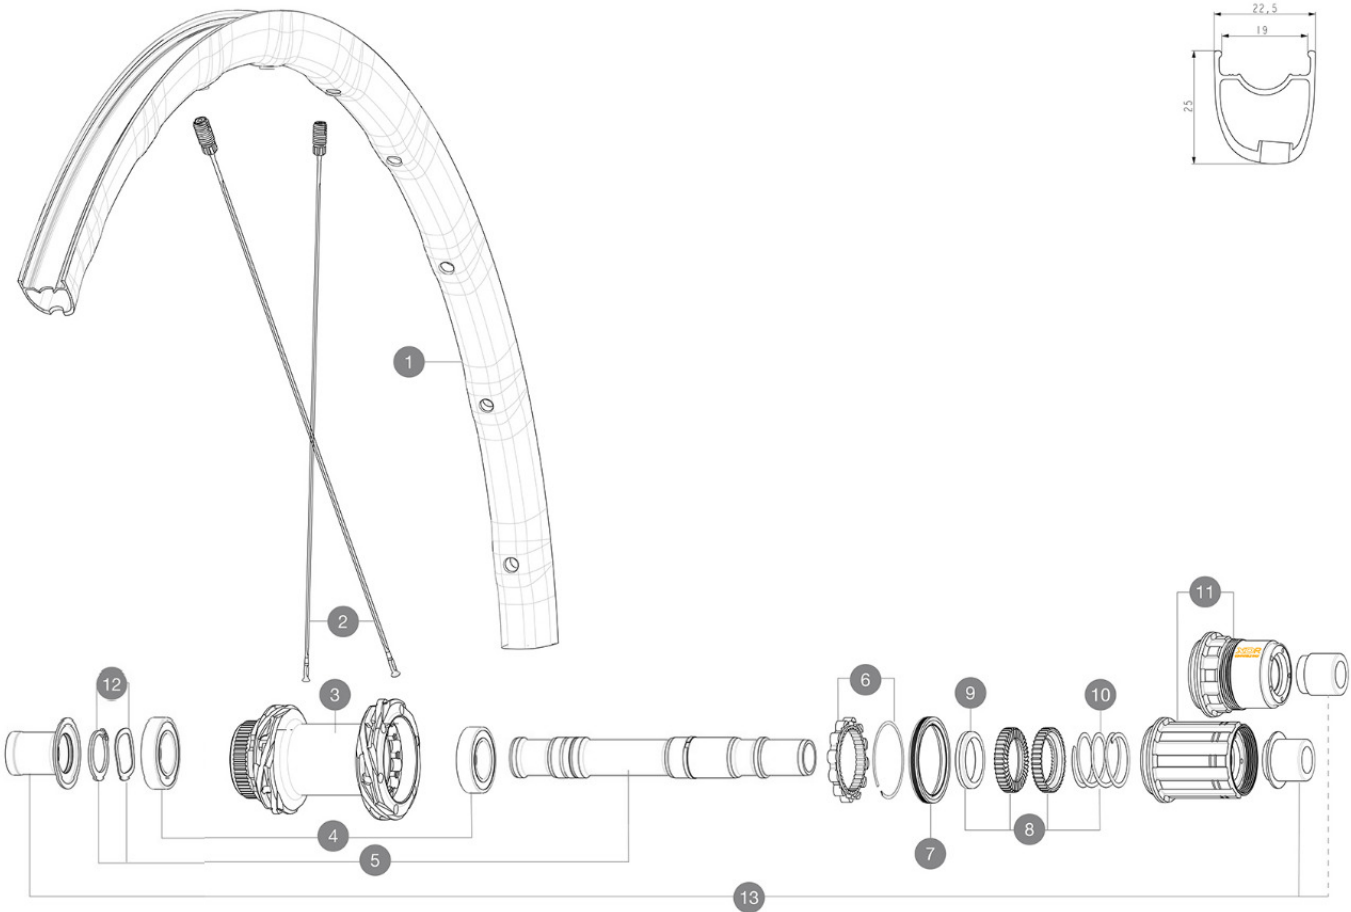

参照ホイール

R36971	KSY SL CL 700 12X142 M11	R39121	KSY SL CL 700 12X142 XDR
--------	--------------------------	--------	--------------------------

ASTM A21062 : 2015
 23mm
 6.75Bar/97PSI
 120mm
 25mm
 32mm
 2
 Maximum tyre pressure: 6.75bar/97PSI with a 23mm tyre - 3.8bar/55PSI with a 62mm tyre
 62mm
 3.8Bar/55PSI

RIMS

&NBSP;:

10	V2251801	KIT 3 ID360 ROAD SPRINGS
11	V2580101	FREEHUB BODY XD Road ID360
11	V3430101	HG11 Freewheel Body ID360
12	V2373001	KIT ADJUST. SYSTEM QRM AUTO ID360 for 17x30x7 bearing

1	V4093015	Kit Front/Rear rim Ksyrium SL Disc
---	----------	------------------------------------

SPOKES

2	V4163201	Kit 12 Front/Rear Ksyrium SL Disc aero stainless spoke 294mm
---	----------	--

HUB SHELLS

3	N/A	HUB BODY
3	N/A	HUB BODY
4	M40076	HUB BEARINGS 17x30x7 6903 x 2
5	V00046431	KIT AXE ID360 142LIGHT CL+CIR
6	V2252701	KIT ID360 INSERT SHAPED EAR LOBE > 2017
7	V00063631	Kit ID360 seal version 2 (larger)
8	V2251701	ID360 2 RATCHETS + SPRING + GREASE
9	V2500501	Kit 3 ID360 pad for noise reduction

OPTIONS

V2373401	KIT ID360 135/142 DCL L1 AXLE WITH CLIP
----------	---

ADAPTERS

13	V3811001	KIT ROAD ID360 RR CL ENDCAP (12MM)
	V2510901	ID360 EVO REAR AXLE ADAPTERS 12x135mm DCL & D6T
	V2510801	ID360 EVO REAR AXLE ADAPTERS 9x135mm DCL & D6T